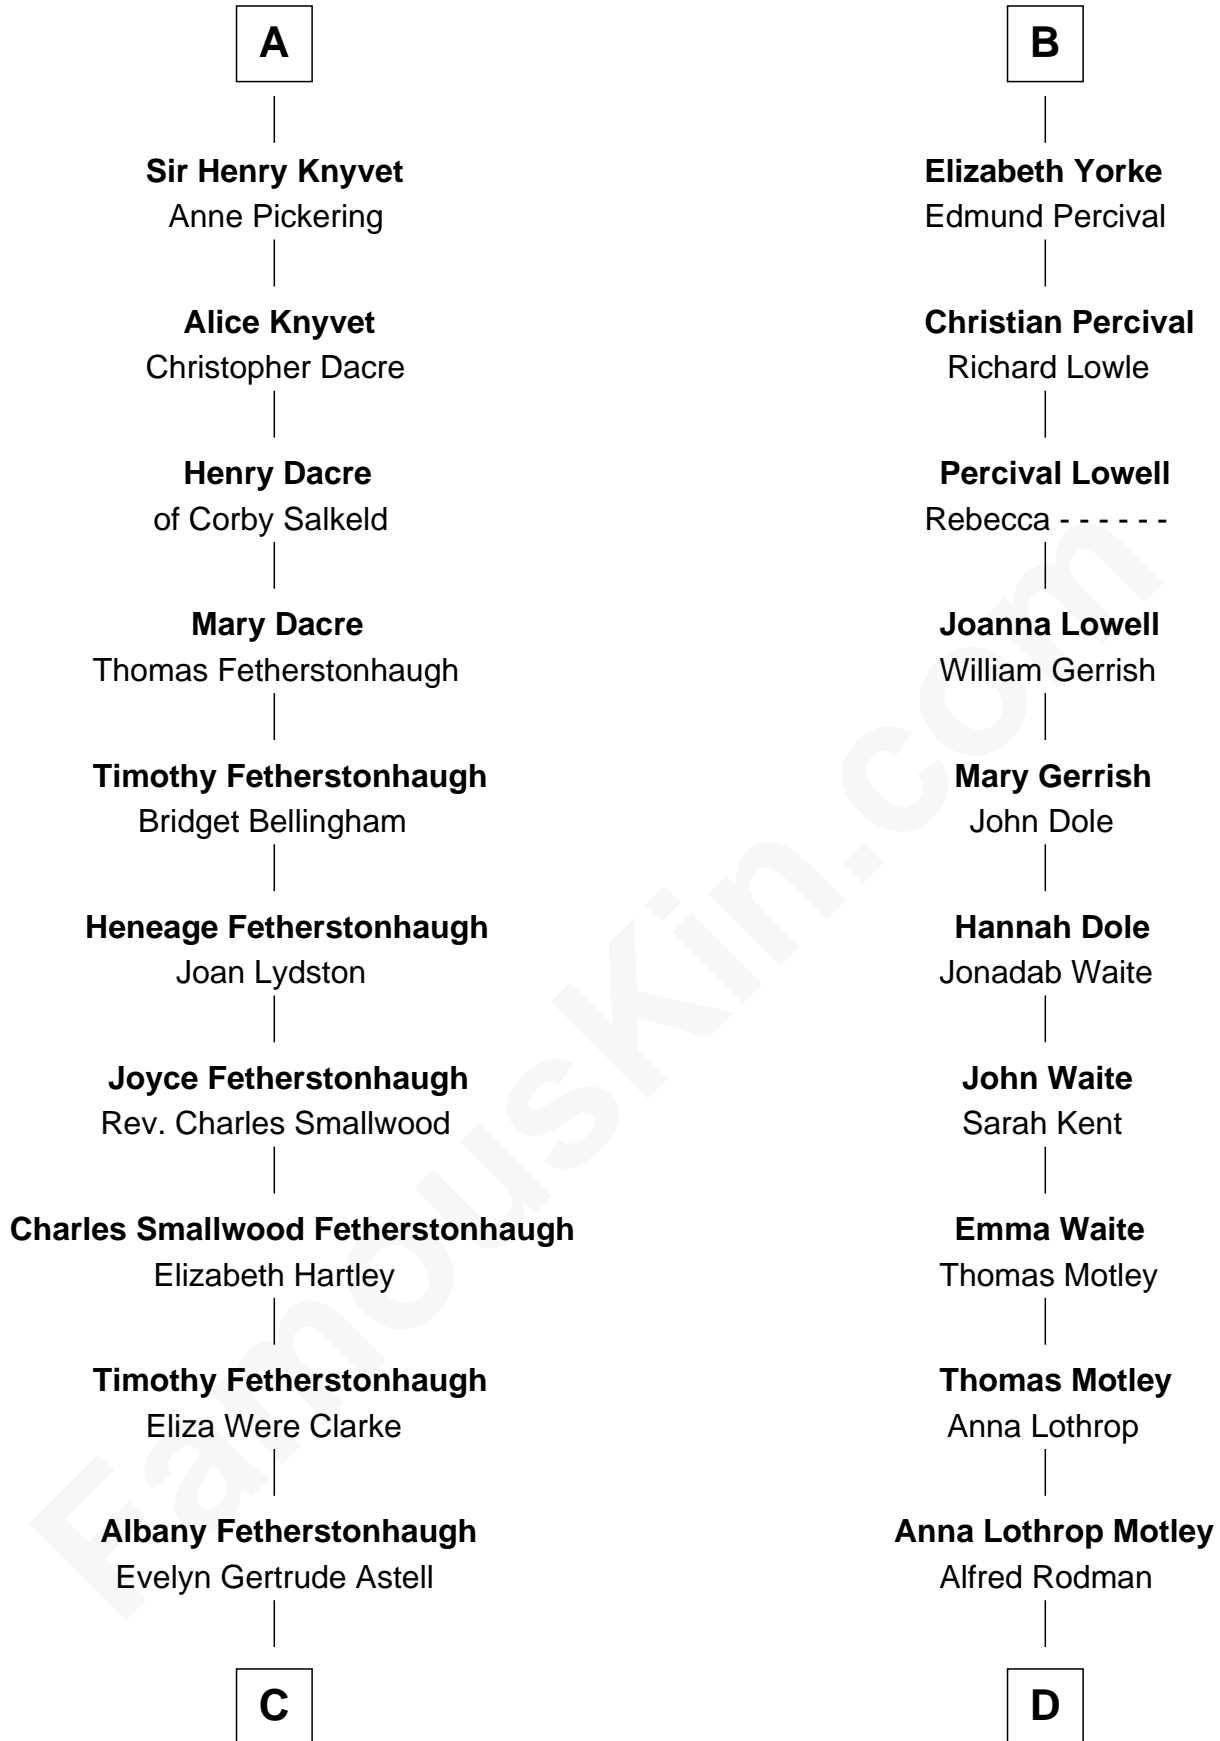

FamousKin.com Relationship Chart of

Tilda Swinton

Movie Actress

20th cousin of

Tuesday Weld

TV and Movie Actress

Humphrey de Bohun

Elizabeth Plantagenet

Sir William de Bohun
Elizabeth de Badlesmere

Elizabeth de Bohun
Sir Richard Fitzalan

Elizabeth Fitzalan
Sir Thomas Mowbray

Margaret Mowbray
Sir Robert Howard

Sir John Howard
Katherine Moleyns

Sir Thomas Howard
Elizabeth Tilney

Sir Hugh Luttrell
Margaret Hill

Eleanor Luttrell
Roger Yorke

B

C

Gertrude Clare Fetherstonhaugh
Cecil George Herbert Alers-Hankey

Matoria Beatrice Evelyn Rochfort Alers-Hankey
Alan Henry Campbell Swinton

Sir John Swinton
Judith Balfour Killen