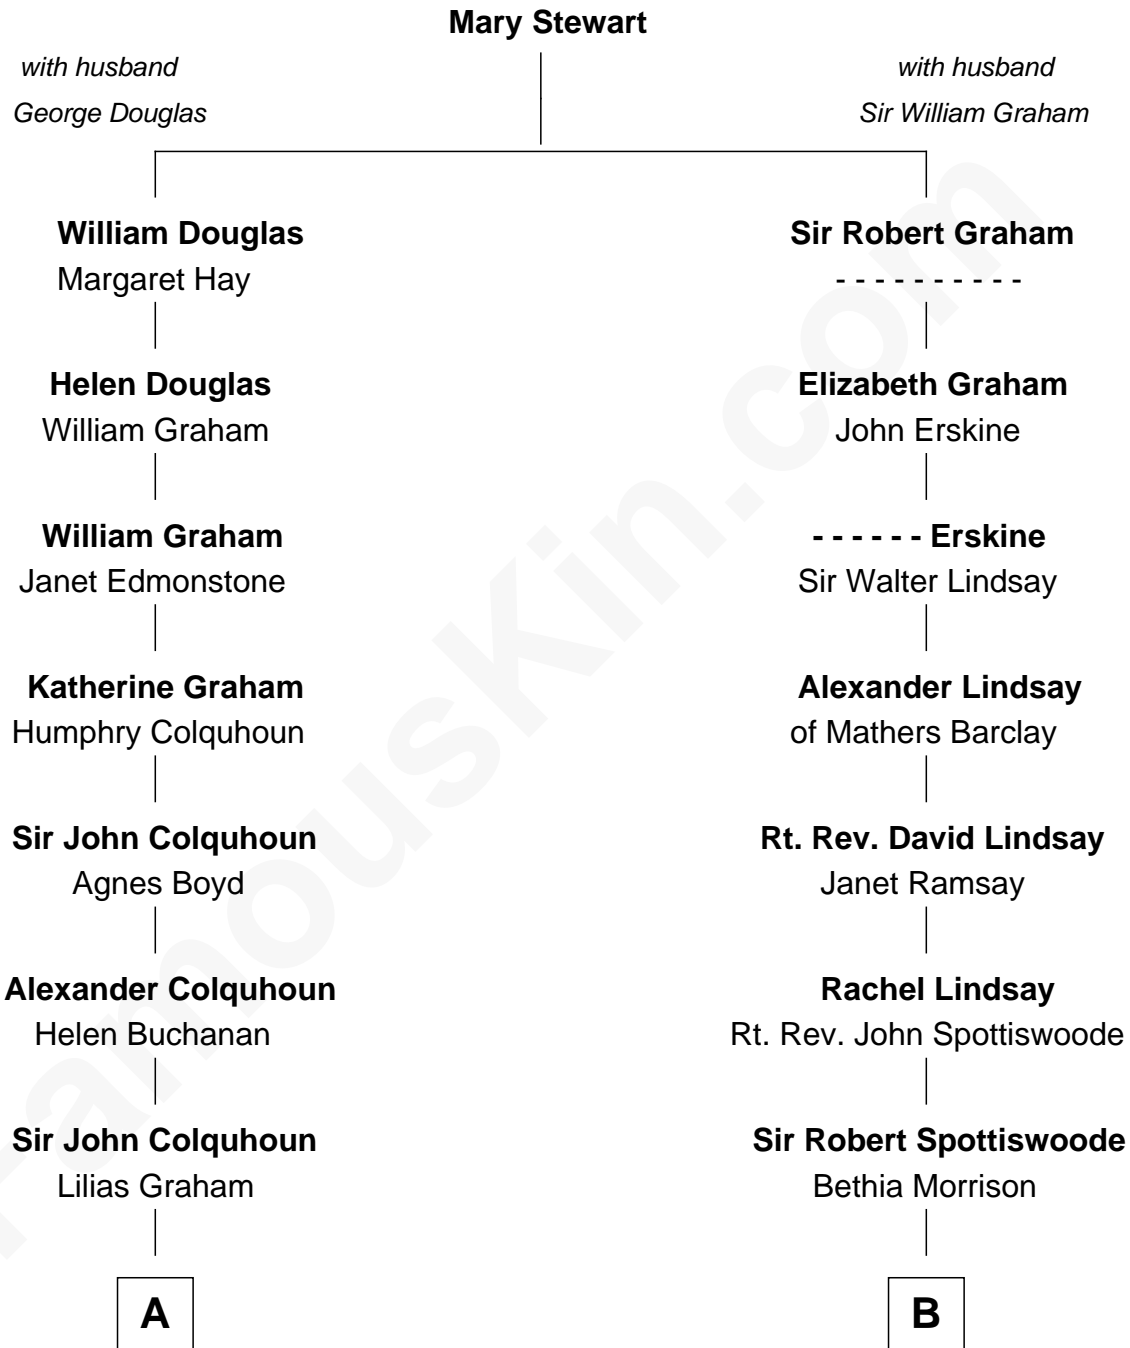

FamousKin.com
Relationship Chart of
Tilda Swinton
Movie Actress

13th cousin 5 times removed of
Helen Keller
Author and Activist

A

Lilias Colquhoun

John Napier

Katherine Napier

Robert Campbell

Lilias Campbell

James Dunlop

James Dunlop

Henrietta Maxwell

Henrietta Dunlop

James Campbell

Henrietta Campbell

Archibald Swinton

John Campbell Swinton