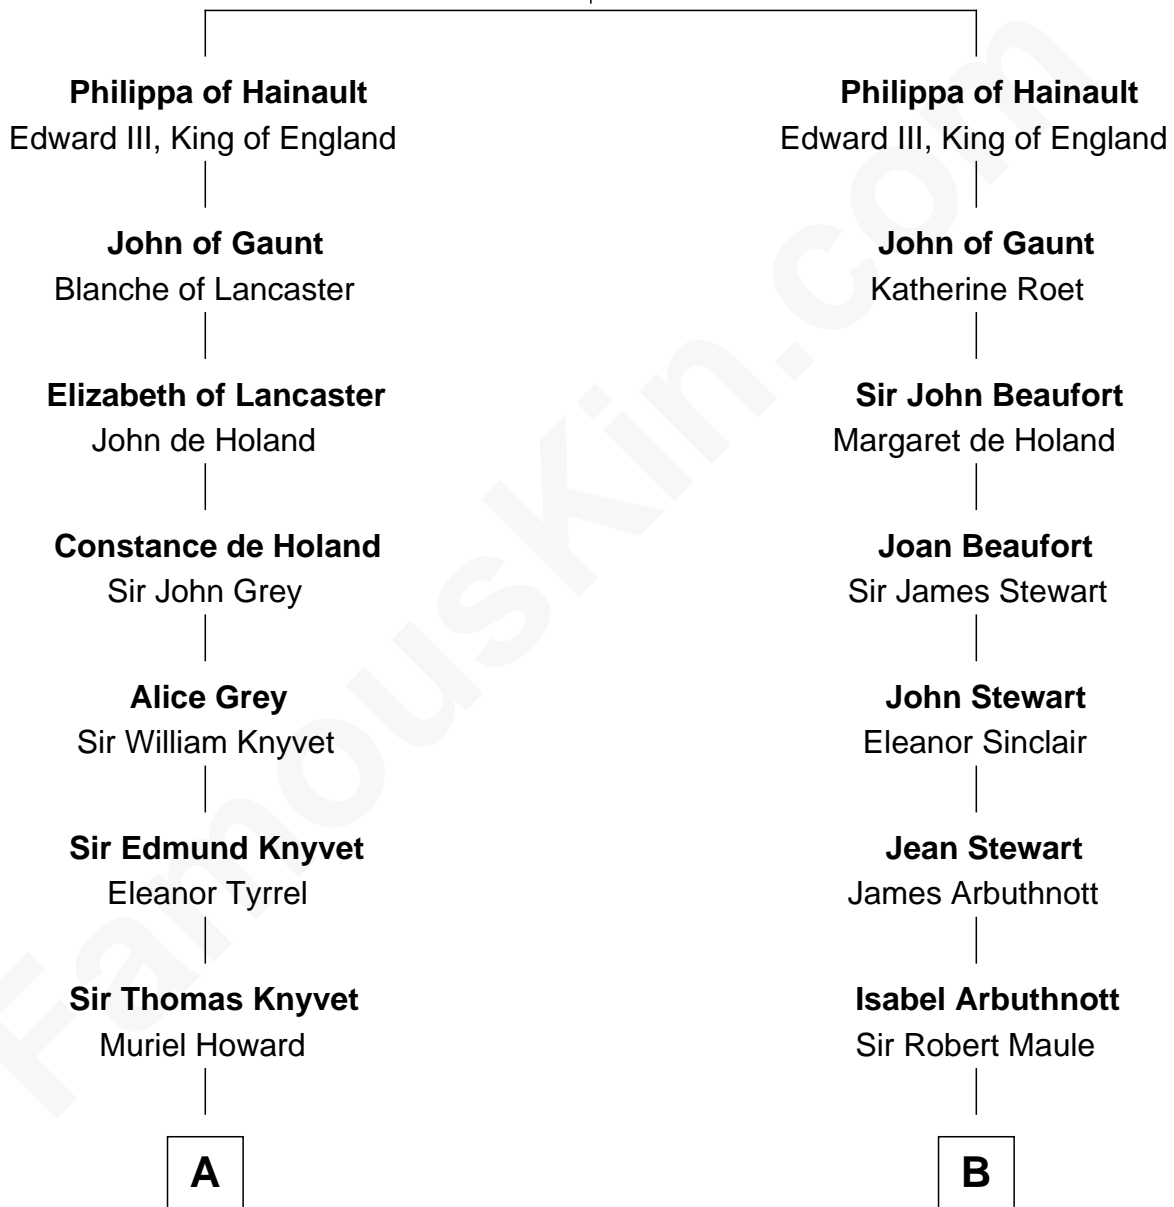

FamousKin.com
Relationship Chart of
Tilda Swinton
Movie Actress

16th cousin 4 times removed of
Helen Keller
Author and Activist

William III of Hainault
 Jeanne of Valois

A

Sir Henry Knyvet
Anne Pickering

Alice Knyvet
Christopher Dacre

Timothy Fetherstonhaugh
Eliza Were Clarke

Albany Fetherstonhaugh
Evelyn Gertrude Astell

C

B

William Maule
Bethia Guthrie

Eleanor Maule
Sir Alexander Morrison

Bethia Morrison
Sir Robert Spottiswoode

Dr. Robert Spottiswoode
Catherine Mercer