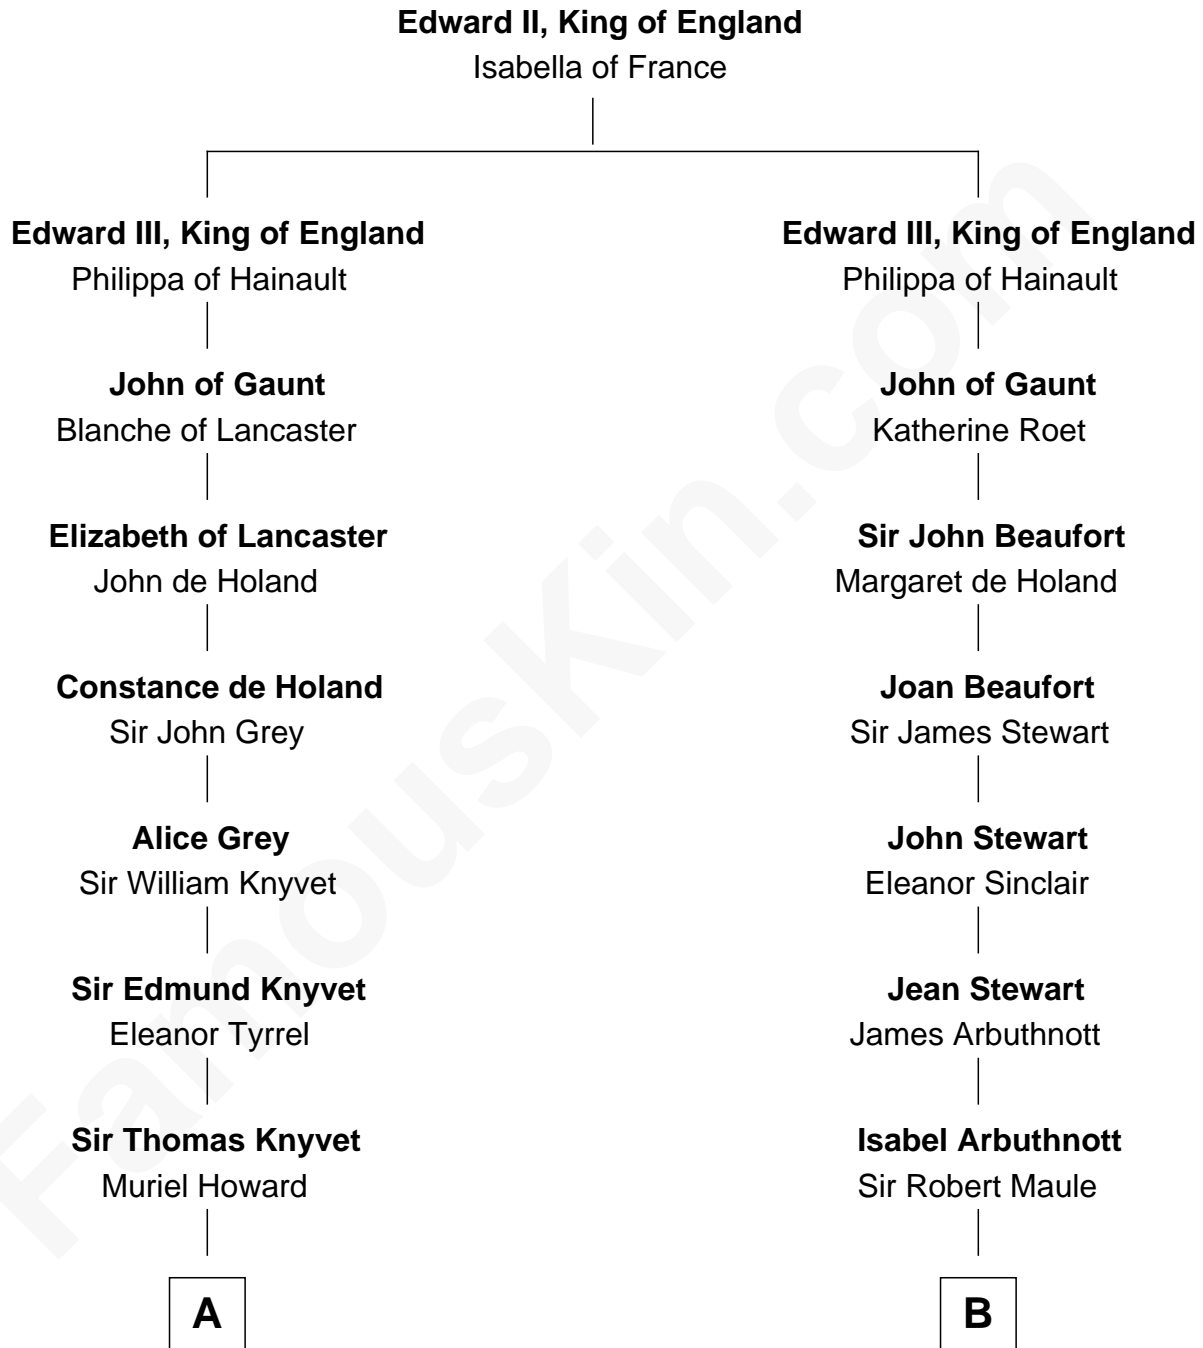

**FamousKin.com**  
**Relationship Chart of**  
**Tilda Swinton**  
*Movie Actress*

16th cousin 4 times removed of  
**Helen Keller**  
*Author and Activist*

**A**

**Sir Henry Knyvet**  
Anne Pickering

**Alice Knyvet**  
Christopher Dacre

**Charles Smallwood Fetherstonhaugh**  
Elizabeth Hartley

**Timothy Fetherstonhaugh**  
Eliza Were Clarke

**Albany Fetherstonhaugh**  
Evelyn Gertrude Astell

**C**

**B**

**William Maule**  
Bethia Guthrie

**Eleanor Maule**  
Sir Alexander Morrison