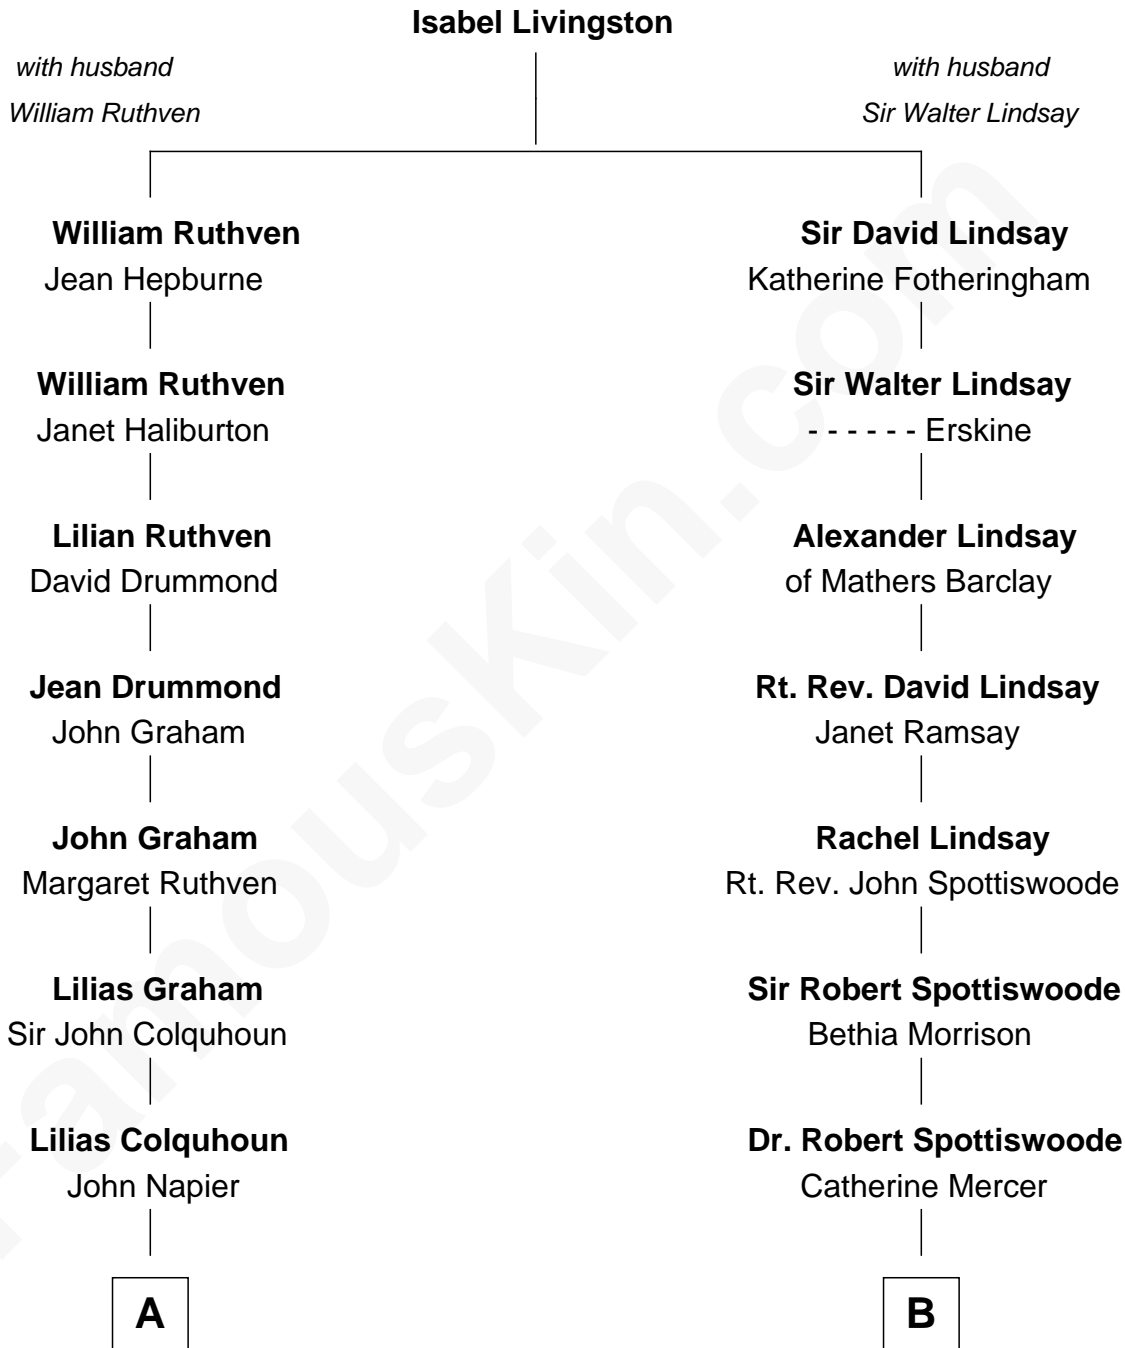

FamousKin.com
Relationship Chart of
Tilda Swinton
Movie Actress

12th cousin 5 times removed of
Helen Keller
Author and Activist

A

Katherine Napier
Robert Campbell

Lilias Campbell
James Dunlop

James Dunlop
Henrietta Maxwell

Henrietta Dunlop
James Campbell

Henrietta Campbell
Archibald Swinton

John Campbell Swinton
Catherine Rannie

Archibald Campbell Swinton
Georgiana Caroline Sitwell

George Sitwell Campbell Swinton
Elizabeth Ebsworth

Alan Henry Campbell Swinton
Matoria Beatrice Evelyn Rochfort Alers-Hankey

Sir John Swinton
Judith Balfour Killen

Tilda Swinton
Movie Actress

B

Lt. Gov. Alexander Spotswood
Anne Butler Brayne

Anne Catherine Spotswood
Col. Bernard Moore