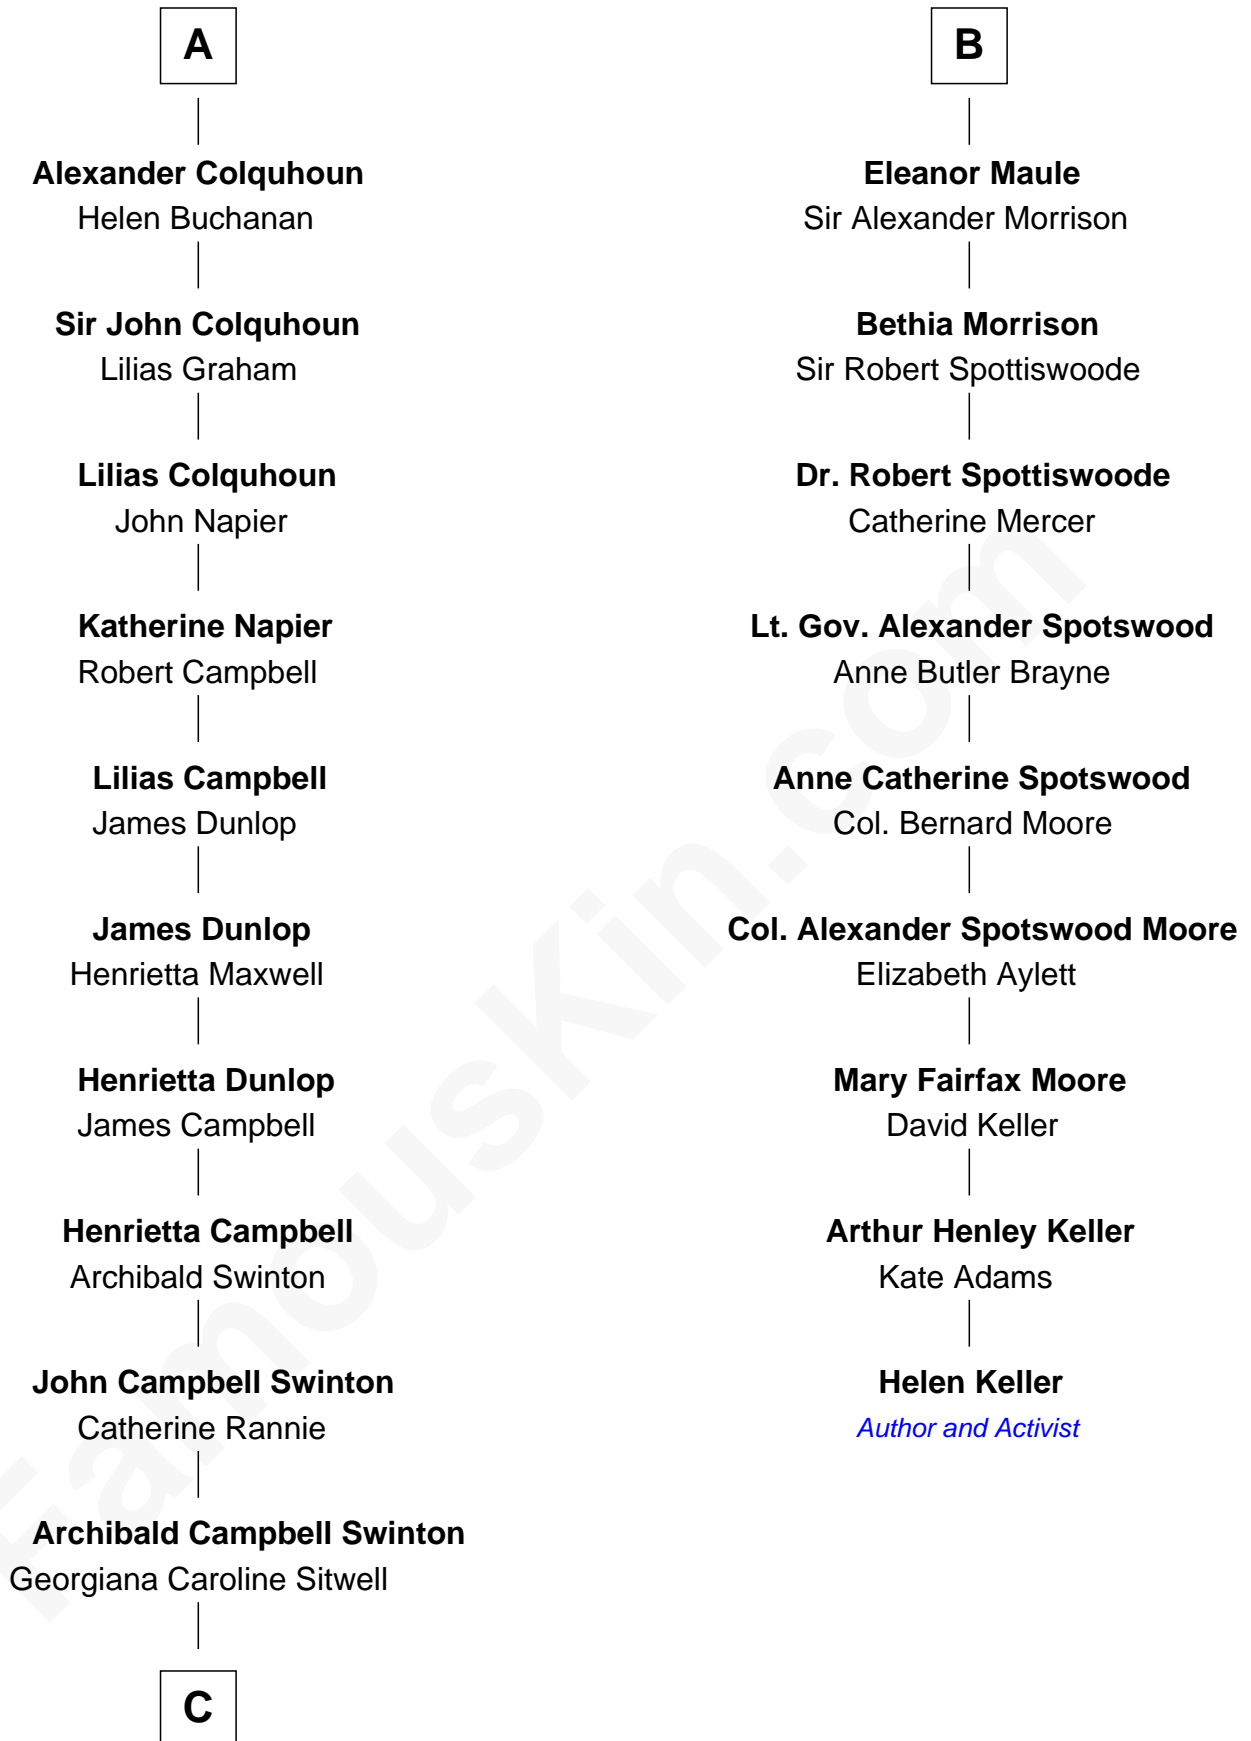

FamousKin.com
Relationship Chart of
Tilda Swinton
Movie Actress

15th cousin 5 times removed of
Helen Keller
Author and Activist

Euphemia of Ross
 Robert II, King of Scotland

C

George Sitwell Campbell Swinton

Elizabeth Ebsworth

Alan Henry Campbell Swinton

Mariora Beatrice Evelyn Rochfort Alers-Hankey

Sir John Swinton

Judith Balfour Killen

Tilda Swinton

Movie Actress

FamousKin.com