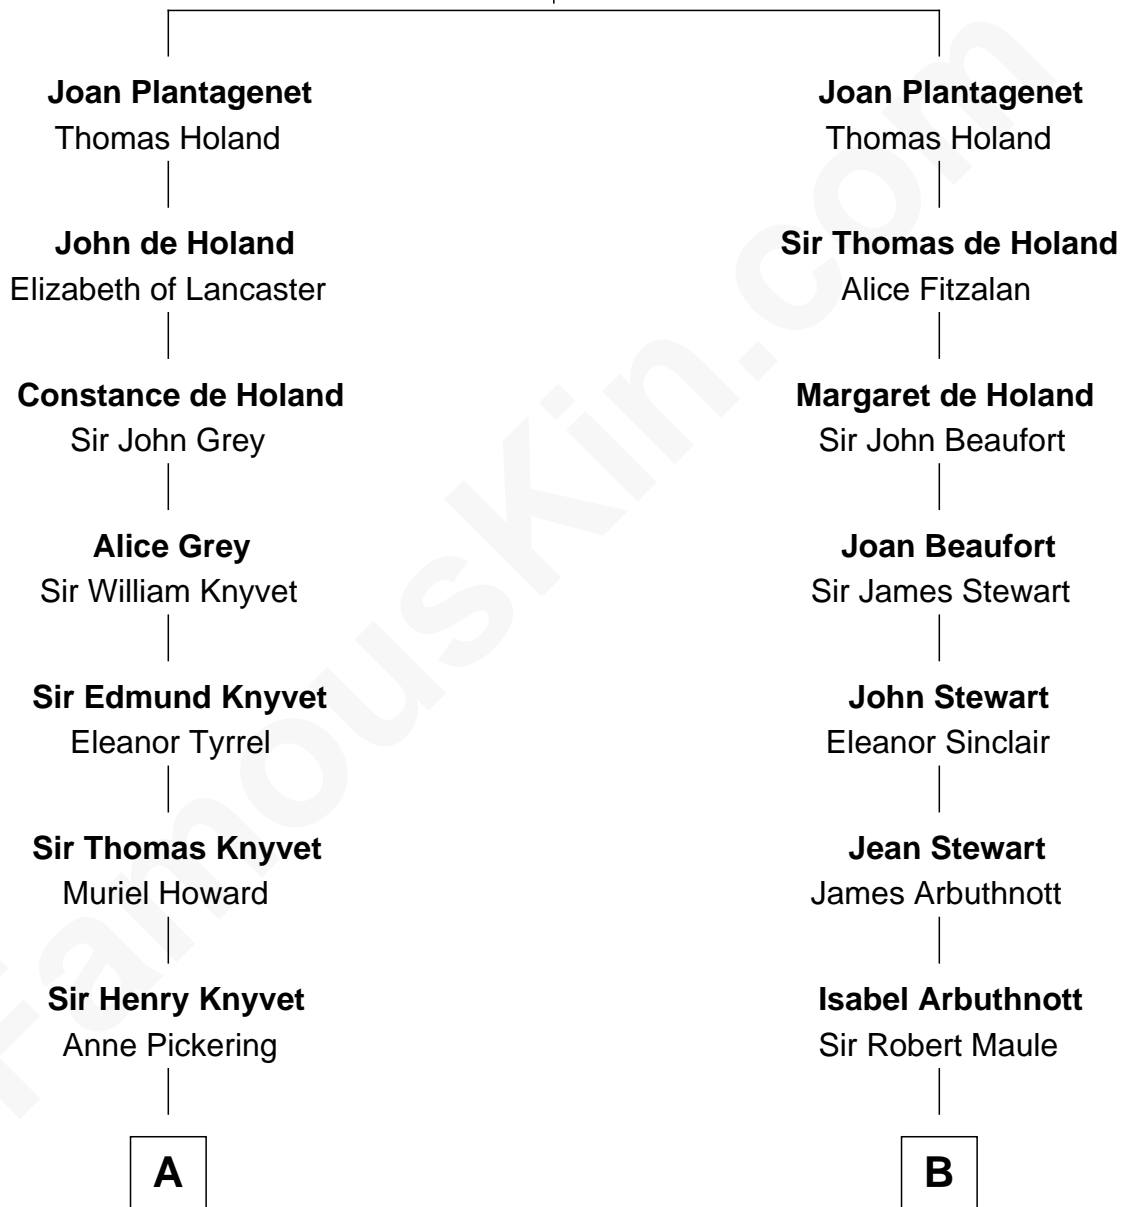

FamousKin.com Relationship Chart of

Tilda Swinton

Movie Actress

16th cousin 3 times removed of

Helen Keller

Author and Activist

Edmund of Woodstock

Margaret Wake

Charles Smallwood Fetherstonhaugh
Elizabeth Hartley

Timothy Fetherstonhaugh
Eliza Were Clarke

Albany Fetherstonhaugh
Evelyn Gertrude Astell

Gertrude Clare Fetherstonhaugh
Cecil George Herbert Alers-Hankey