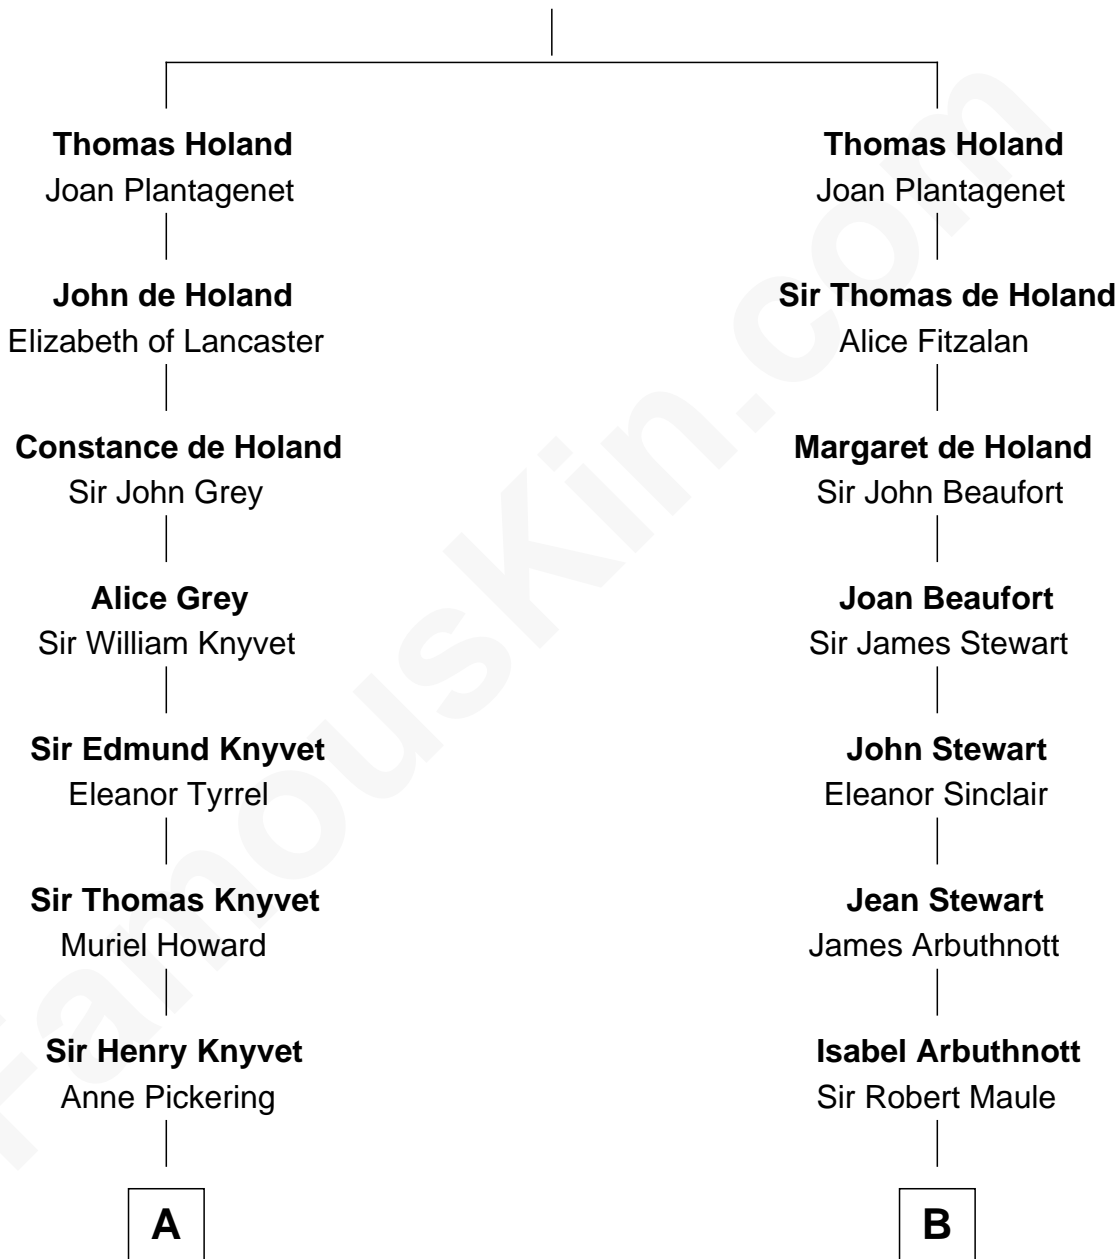

FamousKin.com Relationship Chart of

Tilda Swinton

Movie Actress

16th cousin 3 times removed of

Helen Keller

Author and Activist

Sir Robert de Holland

Maude la Zouche

Charles Smallwood Fetherstonhaugh
Elizabeth Hartley

Timothy Fetherstonhaugh
Eliza Were Clarke

Albany Fetherstonhaugh
Evelyn Gertrude Astell

Gertrude Clare Fetherstonhaugh
Cecil George Herbert Alers-Hankey