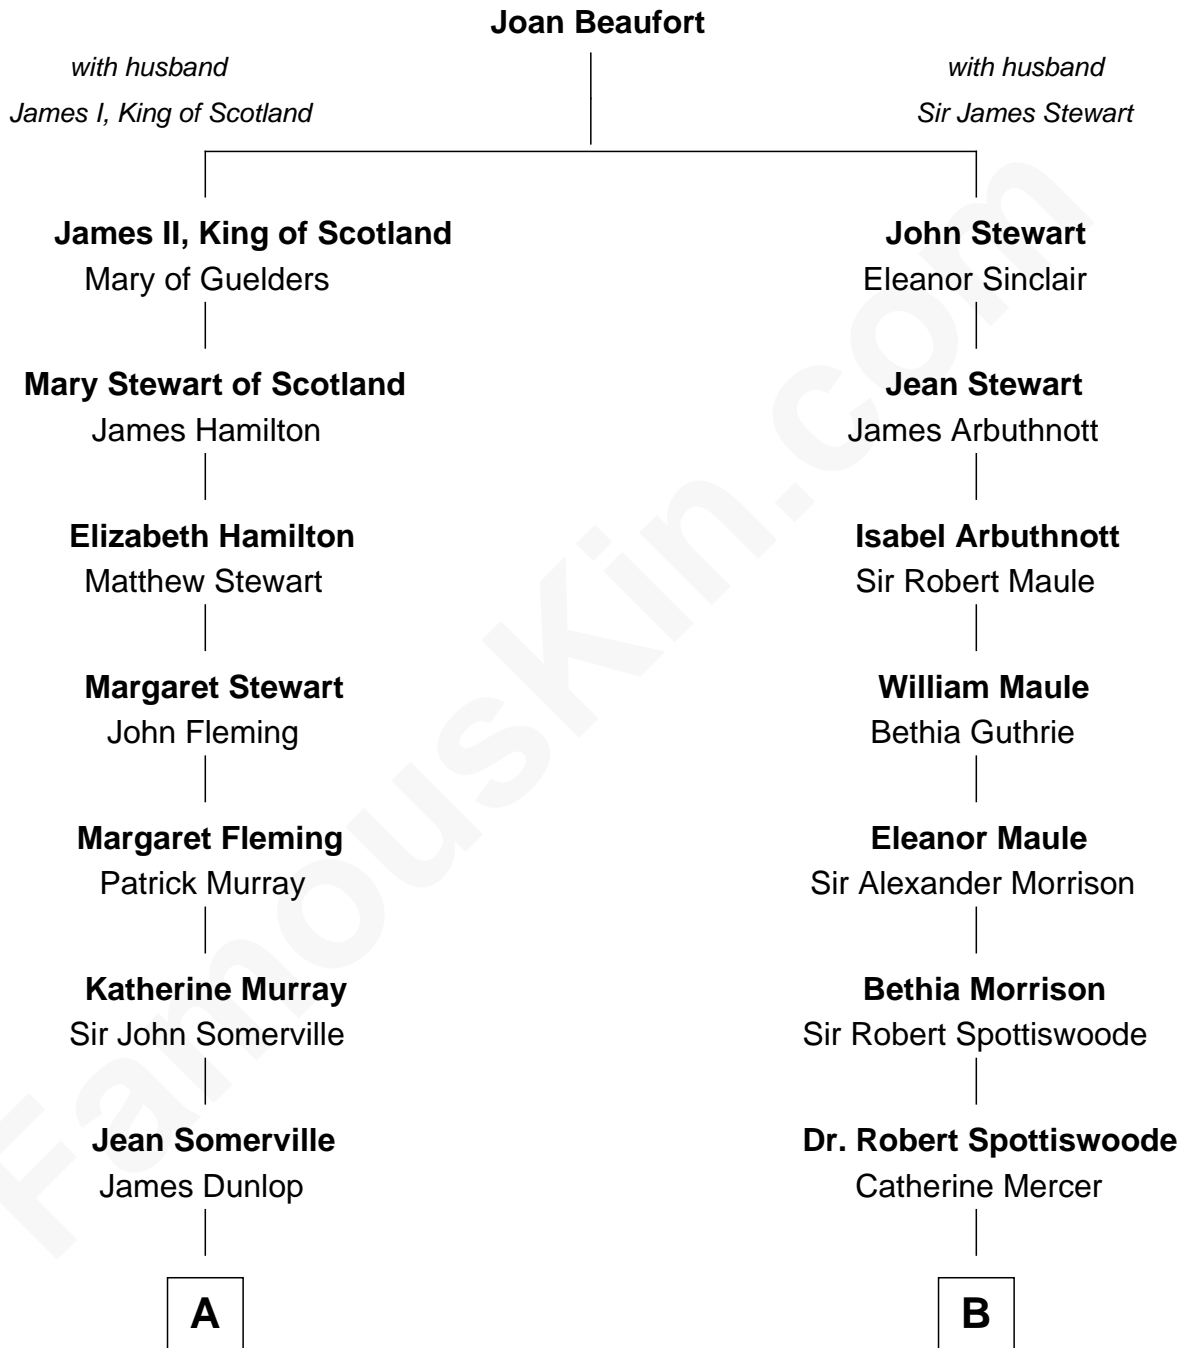

## Relationship Chart of

### Tilda Swinton

Movie Actress

12th cousin 6 times removed of

**Helen Keller**  
Author and Activist

**A**

**James Dunlop**  
Bessie - - - - -

**James Dunlop**  
Elizabeth Robertson

**James Dunlop**  
Lilias Campbell