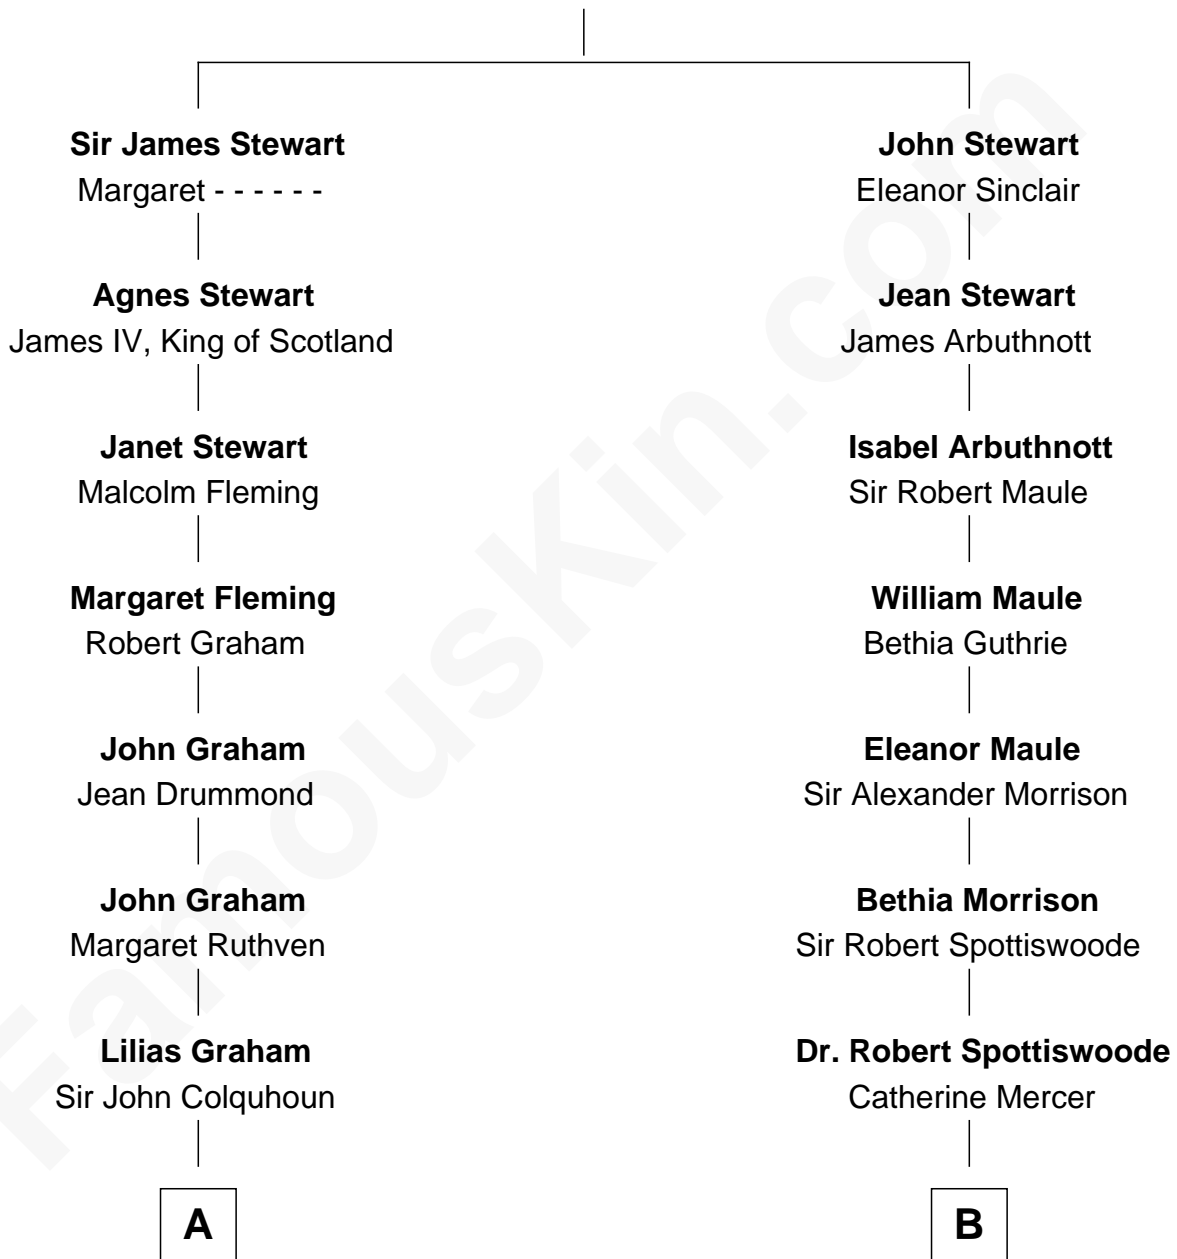

FamousKin.com Relationship Chart of

Tilda Swinton

Movie Actress

12th cousin 6 times removed of

Helen Keller

Author and Activist

Sir James Stewart

Joan Beaufort

Henrietta Maxwell

Henrietta Dunlop

James Campbell

Henrietta Campbell

Archibald Swinton

John Campbell Swinton

Catherine Rannie

Archibald Campbell Swinton

Georgiana Caroline Sitwell

George Sitwell Campbell Swinton

Elizabeth Ebsworth

Alan Henry Campbell Swinton

Mariora Beatrice Evelyn Rochfort Alers-Hankey

C

B

Lt. Gov. Alexander Spotswood