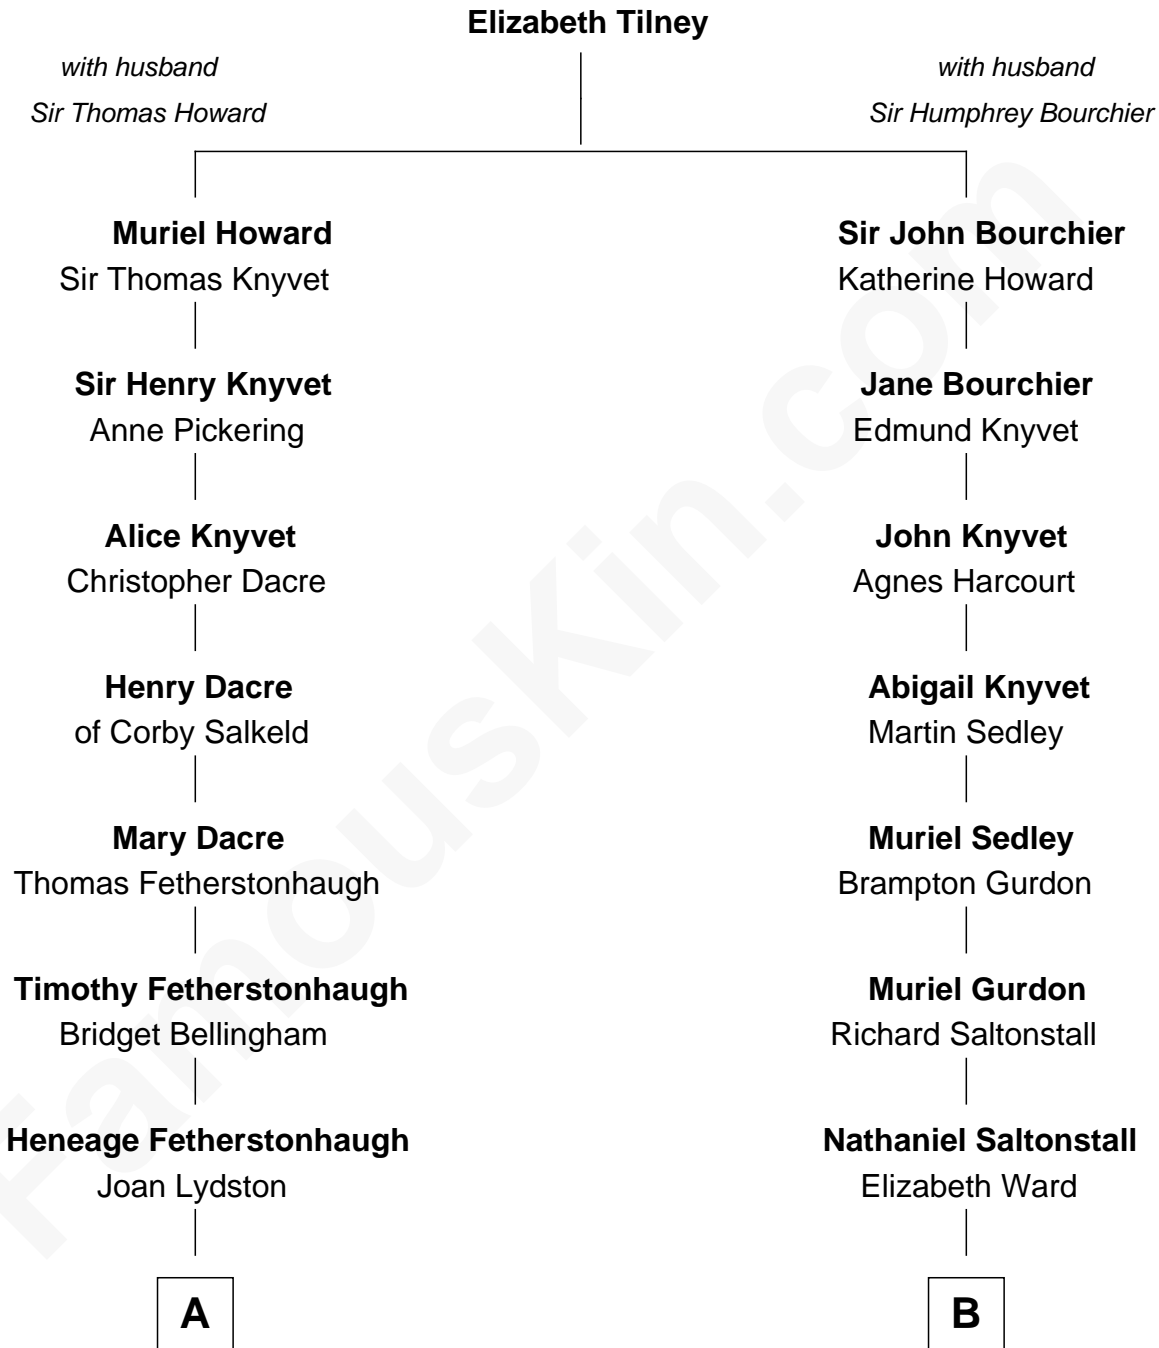

**FamousKin.com**  
**Relationship Chart of**  
**Tilda Swinton**  
*Movie Actress*

13th cousin 1 time removed of  
**Leverett Saltonstall**  
*55th Governor of Massachusetts*

**A**

**Joyce Fetherstonhaugh**  
Rev. Charles Smallwood

**Charles Smallwood Fetherstonhaugh**  
Elizabeth Hartley

**Timothy Fetherstonhaugh**  
Eliza Were Clarke

**Albany Fetherstonhaugh**  
Evelyn Gertrude Astell

**Gertrude Clare Fetherstonhaugh**  
Cecil George Herbert Alers-Hankey

**Mariora Beatrice Evelyn Rochfort Alers-Hankey**  
Alan Henry Campbell Swinton

**Sir John Swinton**  
Judith Balfour Killen

**Tilda Swinton**  
*Movie Actress*

**B**

**Col. Richard Saltonstall**  
Mehitabel Wainwright