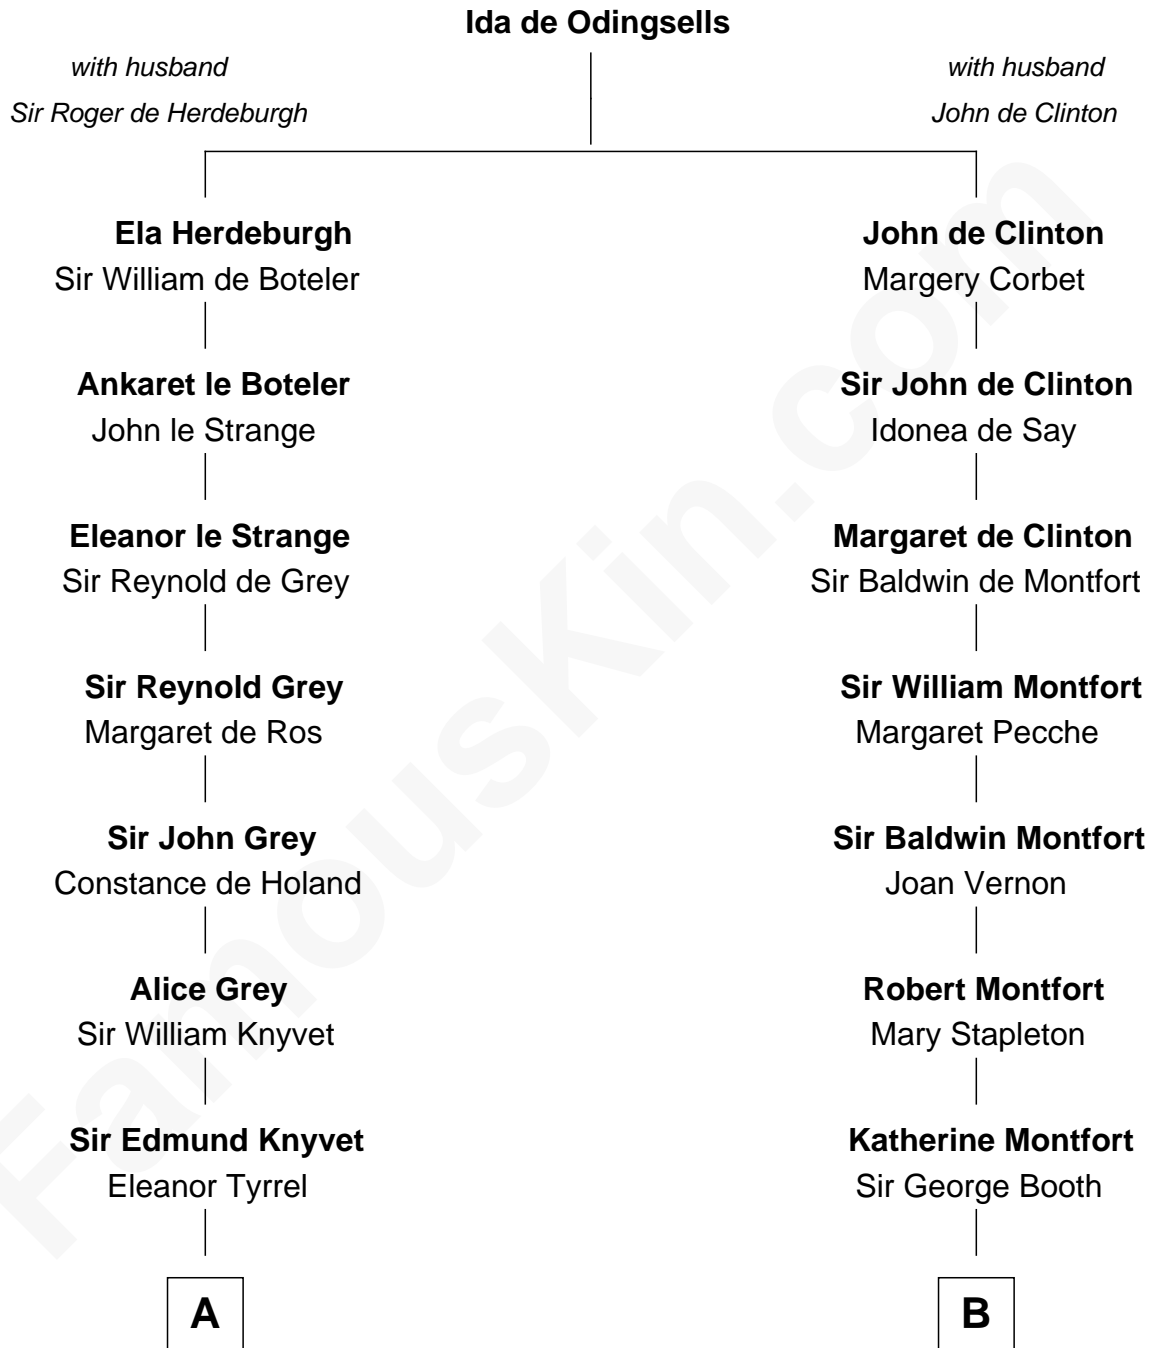

**FamousKin.com**  
**Relationship Chart of**  
**Tilda Swinton**  
*Movie Actress*

**16th cousin 5 times removed of**  
**Abraham Baldwin**  
*Signer of the U.S. Constitution*

**A**

**Sir Thomas Knyvet**  
Muriel Howard

**Sir Henry Knyvet**  
Anne Pickering

**Alice Knyvet**  
Christopher Dacre

**Henry Dacre**  
of Corby Salkeld

**Mary Dacre**  
Thomas Fetherstonhaugh

**Timothy Fetherstonhaugh**  
Bridget Bellingham

**Heneage Fetherstonhaugh**  
Joan Lydston

**Joyce Fetherstonhaugh**  
Rev. Charles Smallwood

**Charles Smallwood Fetherstonhaugh**  
Elizabeth Hartley

**Timothy Fetherstonhaugh**  
Eliza Were Clarke

**C**

**B**

**Sir William Booth**  
Ellen Montgomery

**Jane Booth**  
Sir Thomas Holford

**Dorothy Holford**  
John Bruen

**John Bruen**  
Anne Fox

**Obadiah Bruen**  
Sarah Seeley

**Mary Bruen**  
John Baldwin

**Abigail Baldwin**  
Samuel Baldwin

**Timothy Baldwin**  
Bathsheba Stone