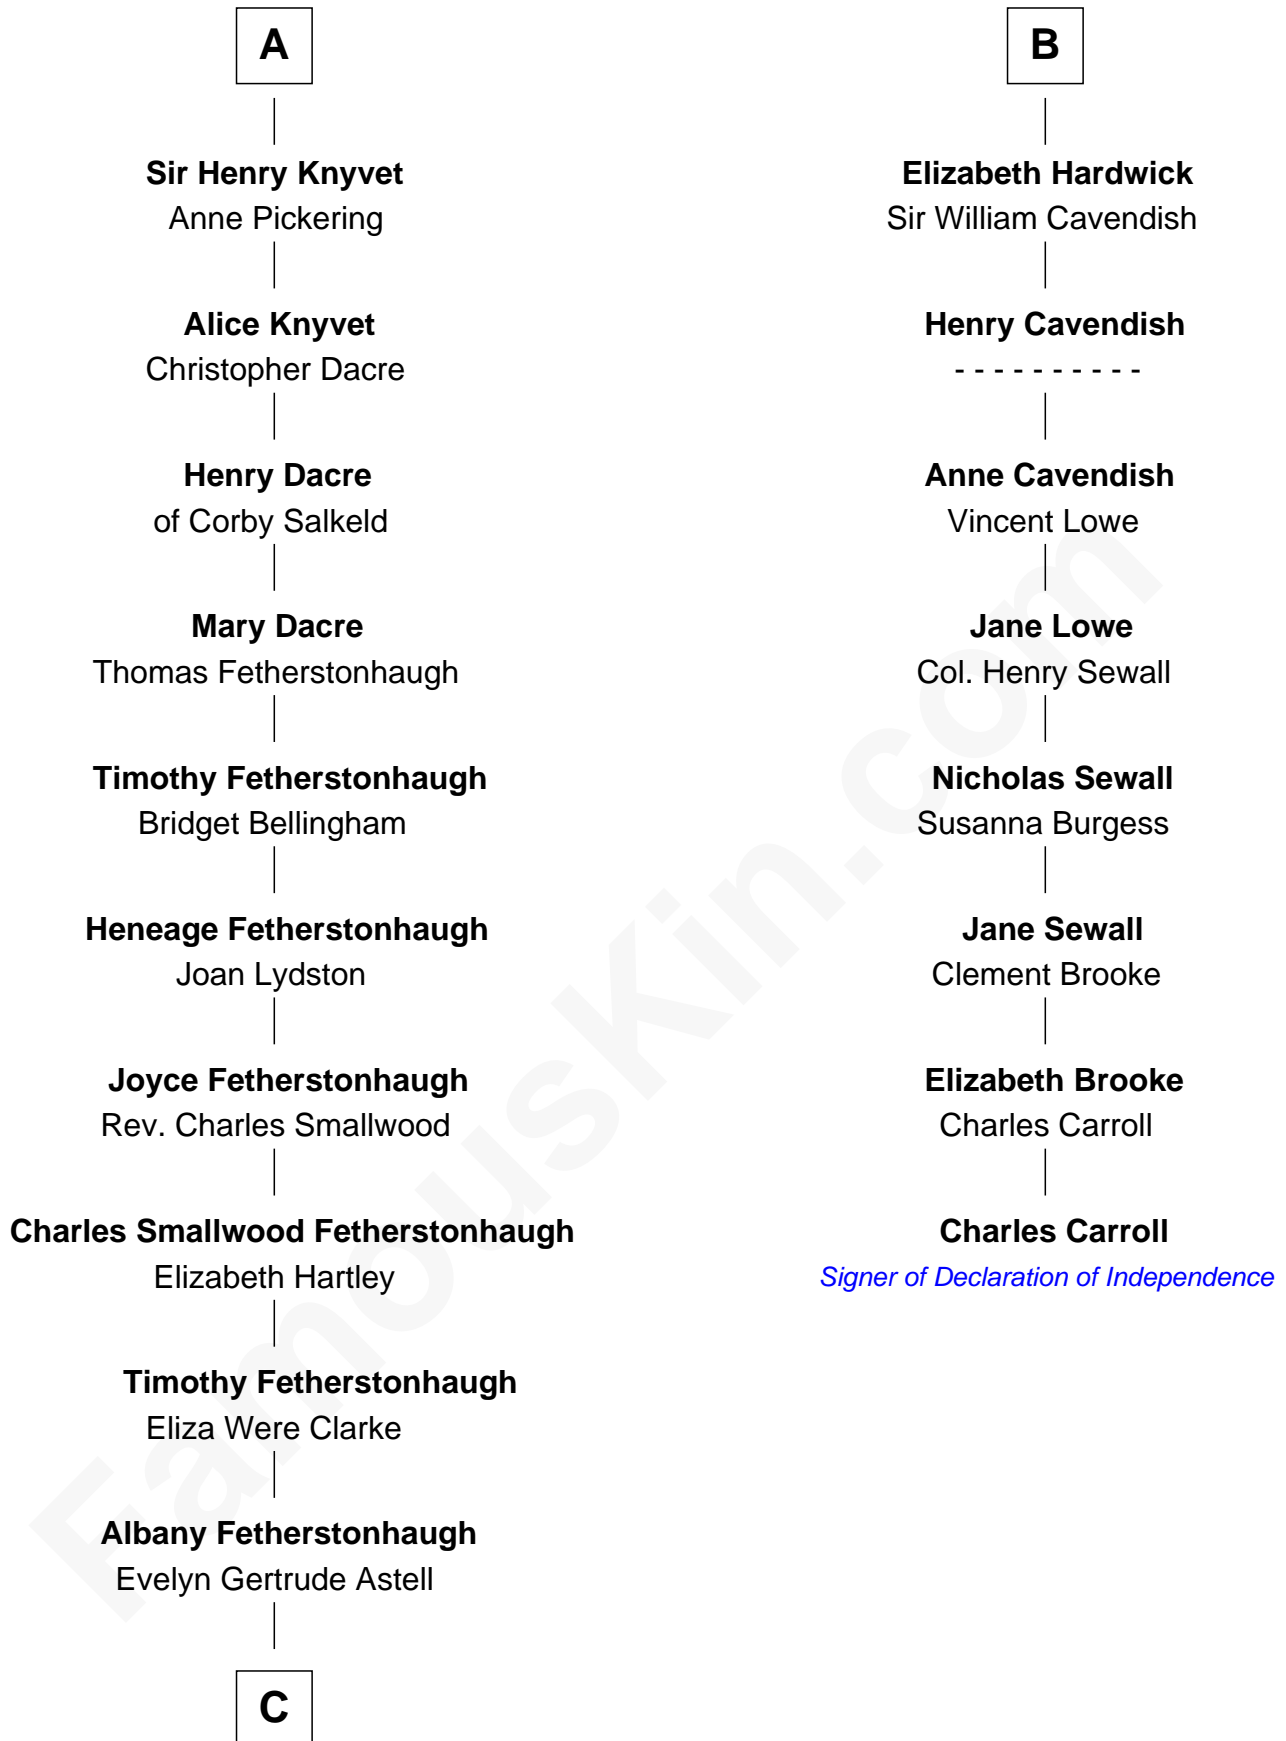

FamousKin.com Relationship Chart of

Tilda Swinton

Movie Actress

14th cousin 6 times removed of

Charles Carroll

Signer of the Declaration of Independence

Sir Ralph Basset

Joan - - - - -

Sir William Knyvet

Alice Grey

Sir Edmund Knyvet

Eleanor Tyrrel

Sir Thomas Knyvet

Muriel Howard

A

Joan Basset

William Leeke

Thomas Leeke

Margaret Foxe

Elizabeth Leeke

John Hardwick

B

C

Gertrude Clare Fetherstonhaugh
Cecil George Herbert Alers-Hankey

Mariora Beatrice Evelyn Rochfort Alers-Hankey
Alan Henry Campbell Swinton

Sir John Swinton
Judith Balfour Killen

Tilda Swinton
Movie Actress

FamousKin.com