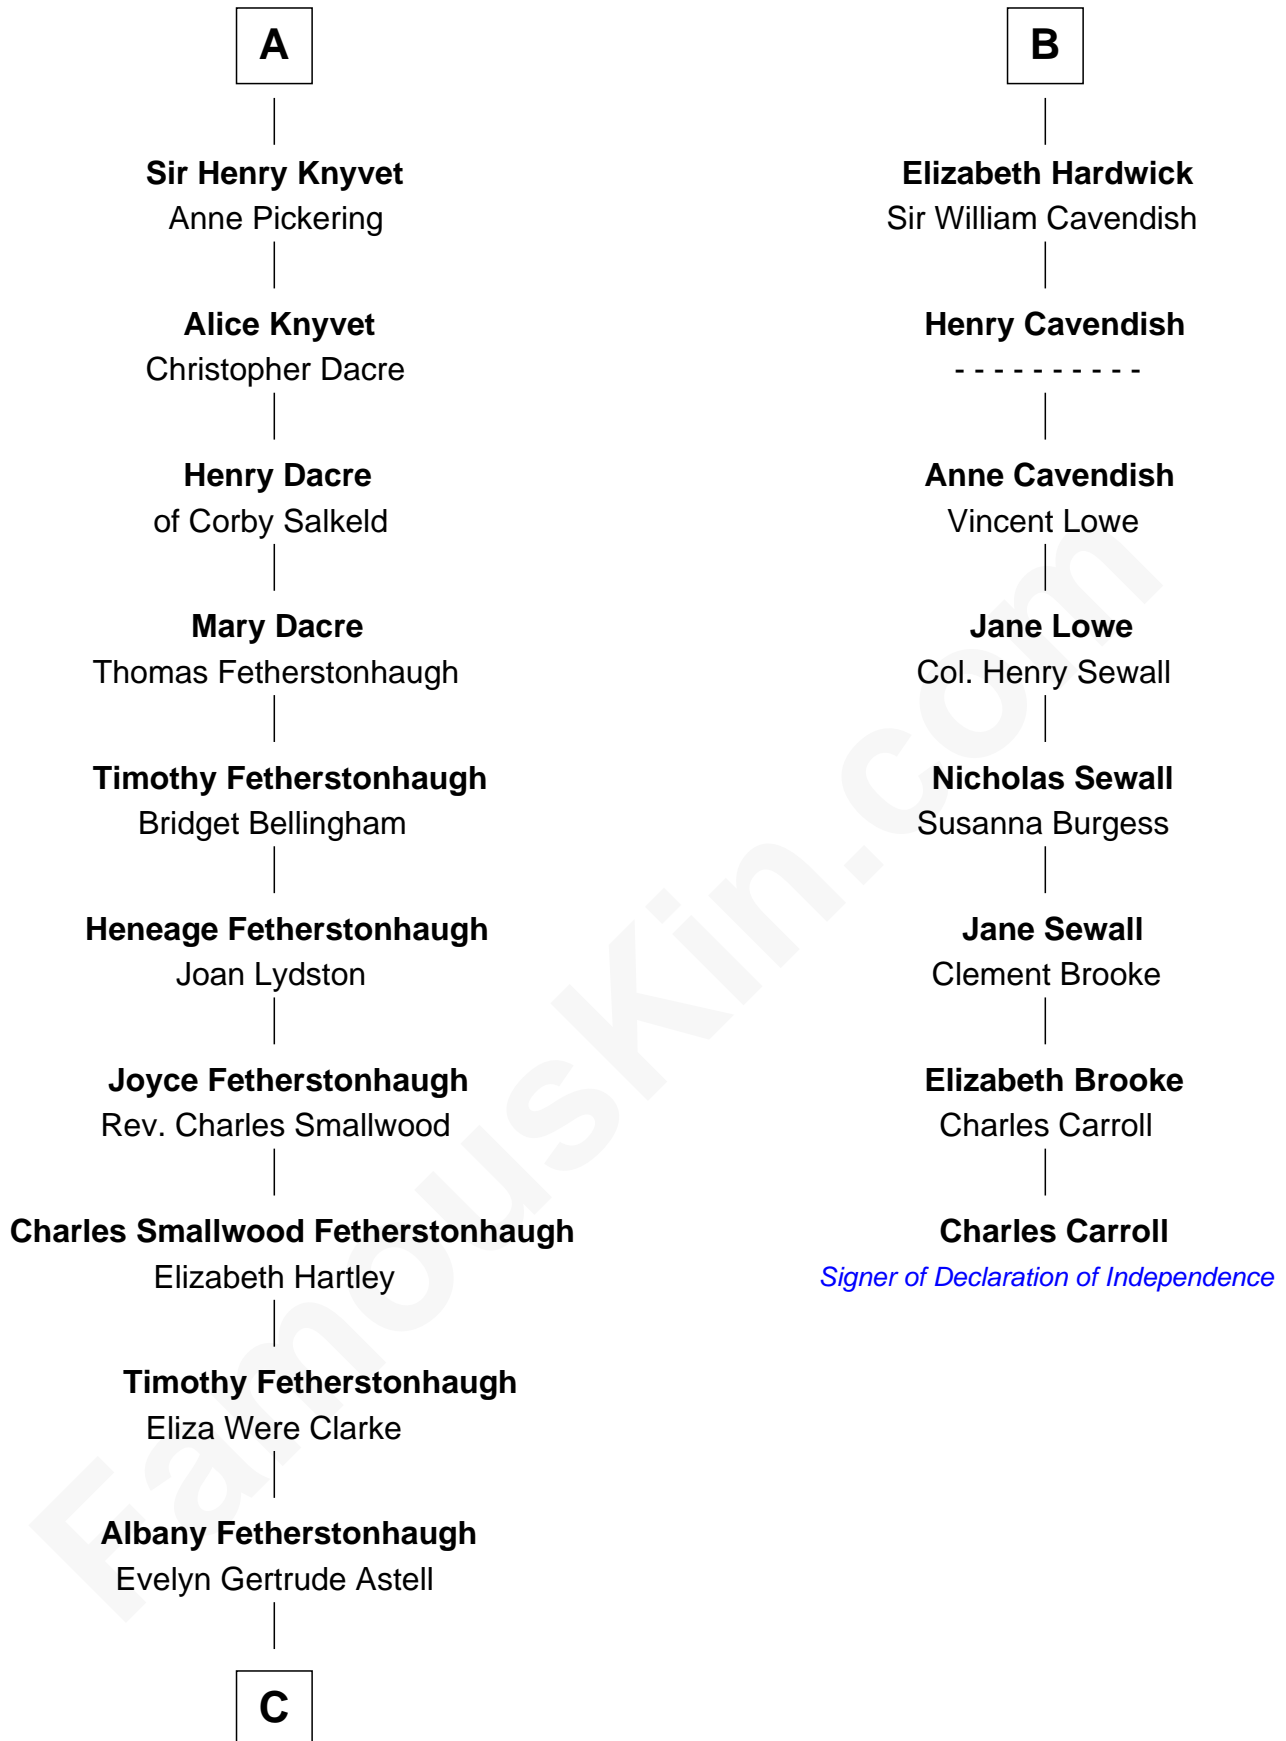

FamousKin.com
Relationship Chart of
Tilda Swinton
Movie Actress

14th cousin 6 times removed of

Charles Carroll
Signer of the Declaration of Independence

C

Gertrude Clare Fetherstonhaugh
Cecil George Herbert Alers-Hankey

Mariora Beatrice Evelyn Rochfort Alers-Hankey
Alan Henry Campbell Swinton

Sir John Swinton
Judith Balfour Killen

Tilda Swinton
Movie Actress

FamousKin.com