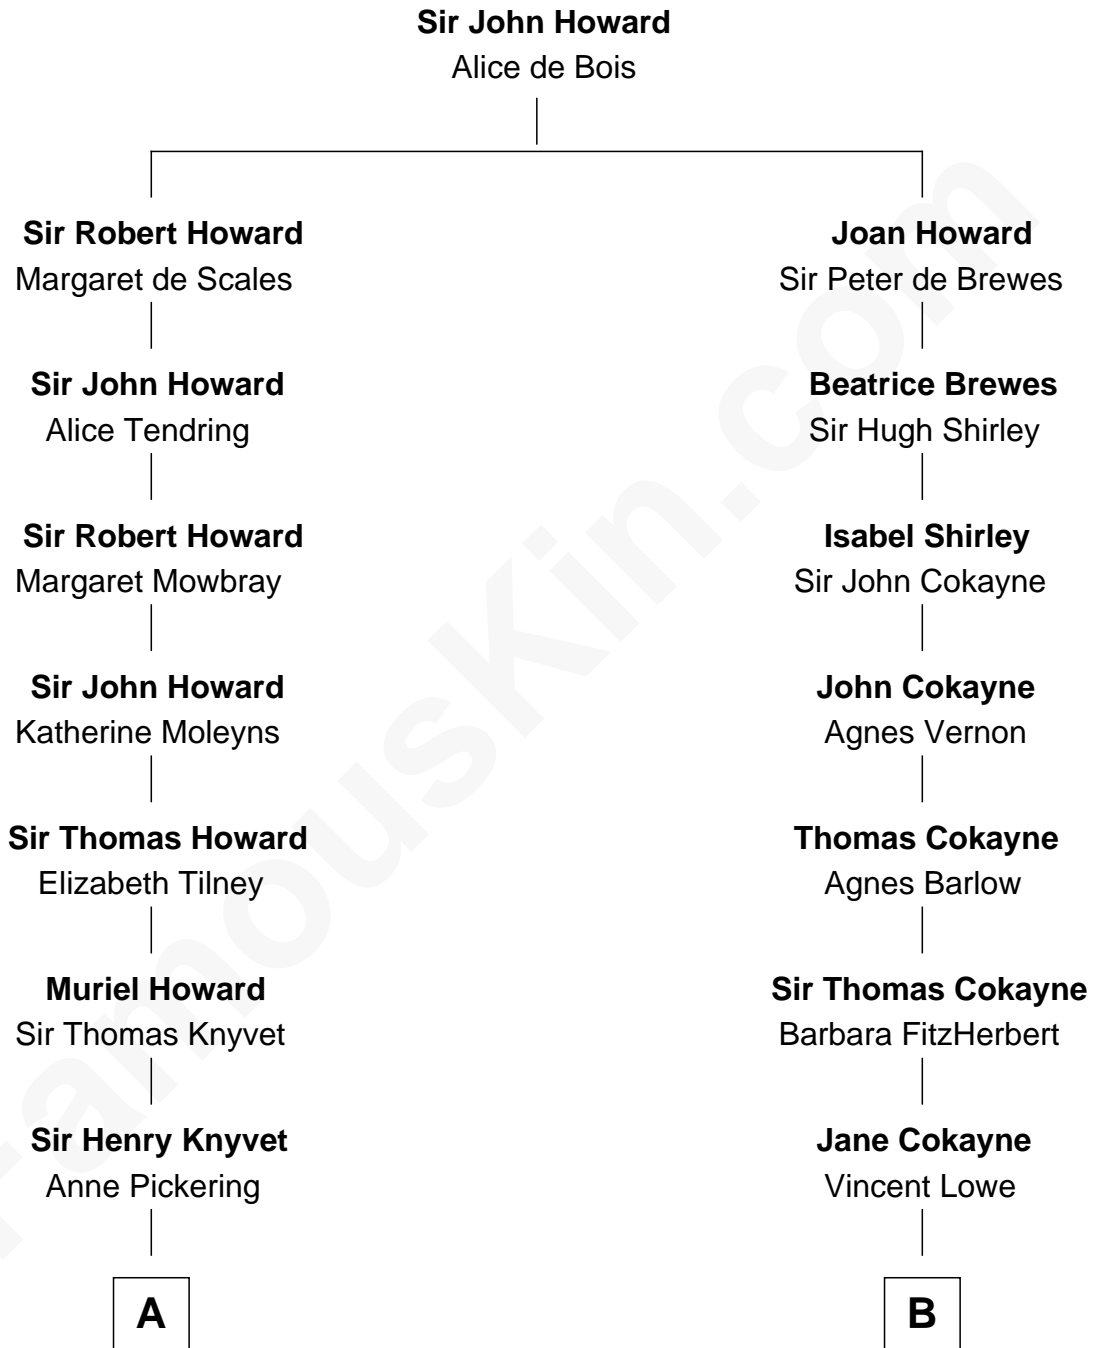

FamousKin.com
Relationship Chart of
Tilda Swinton
Movie Actress

14th cousin 5 times removed of

Charles Carroll
Signer of the Declaration of Independence

A

Alice Knyvet
Christopher Dacre

Henry Dacre
of Corby Salkeld

Timothy Fetherstonhaugh
Eliza Were Clarke

Albany Fetherstonhaugh
Evelyn Gertrude Astell

Gertrude Clare Fetherstonhaugh
Cecil George Herbert Alers-Hankey

C

B

Jasper Lowe
Dorothy Sacheverell

Patrick Lowe
Jane Harpur