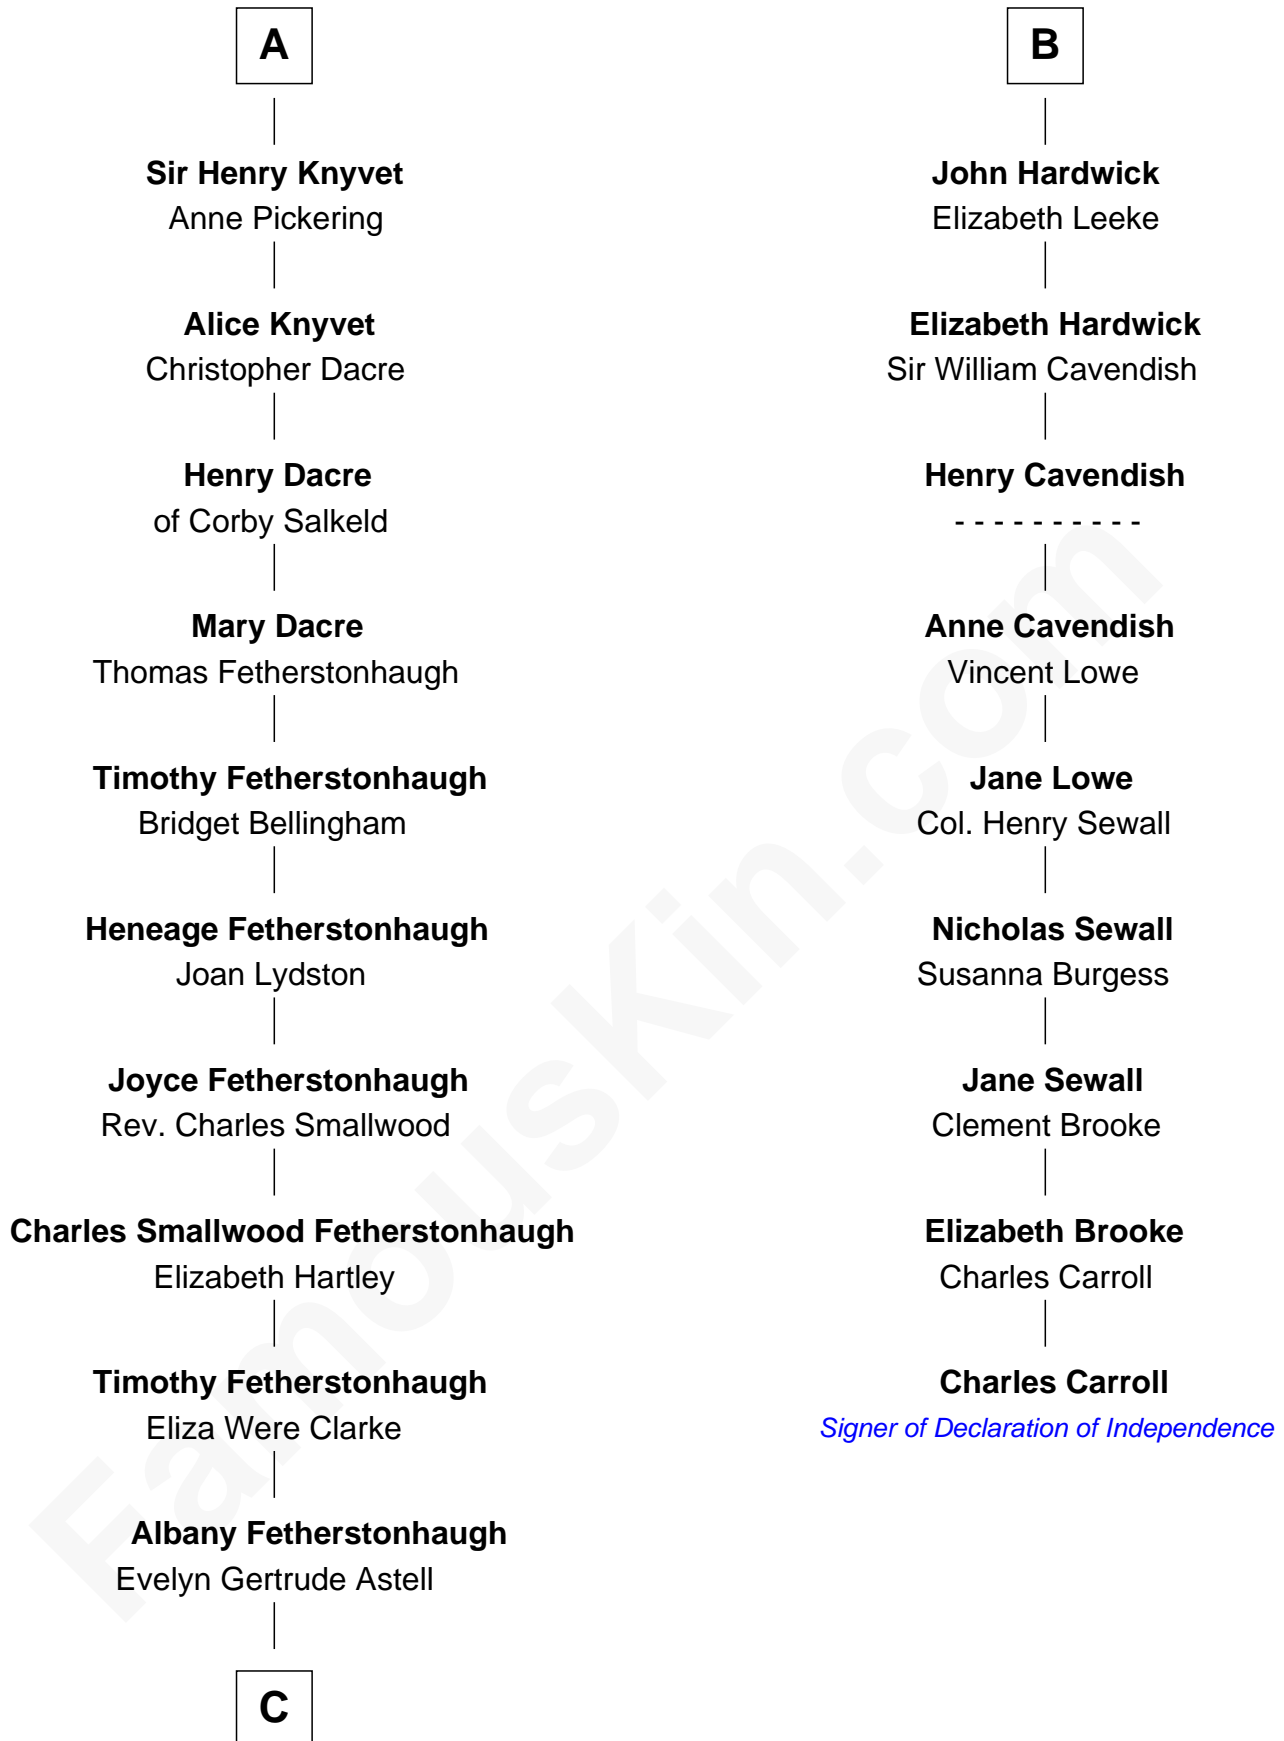

**FamousKin.com**  
**Relationship Chart of**  
**Tilda Swinton**  
*Movie Actress*

15th cousin 5 times removed of

**Charles Carroll**  
*Signer of the Declaration of Independence*

**C**

**Gertrude Clare Fetherstonhaugh**  
Cecil George Herbert Alers-Hankey

**Matoria Beatrice Evelyn Rochfort Alers-Hankey**  
Alan Henry Campbell Swinton

**Sir John Swinton**  
Judith Balfour Killen

**Tilda Swinton**  
*Movie Actress*

FamousKin.com