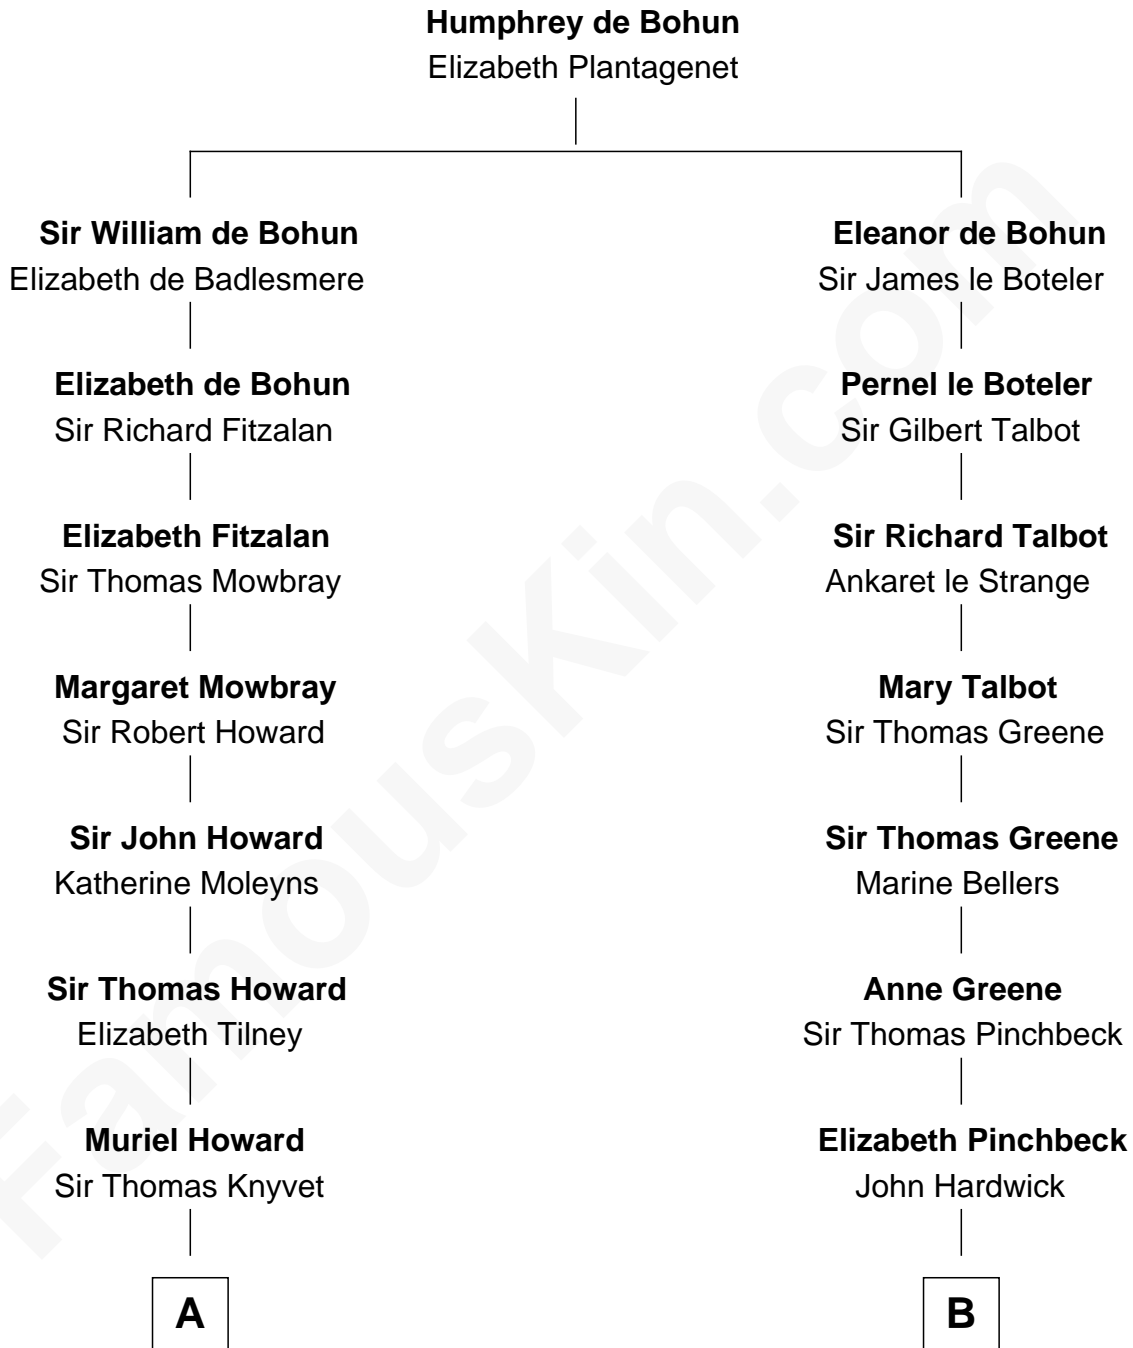

**FamousKin.com**  
**Relationship Chart of**  
**Tilda Swinton**  
*Movie Actress*

15th cousin 5 times removed of

**Charles Carroll**  
*Signer of the Declaration of Independence*

**C**

**Gertrude Clare Fetherstonhaugh**  
Cecil George Herbert Alers-Hankey

**Matoria Beatrice Evelyn Rochfort Alers-Hankey**  
Alan Henry Campbell Swinton

**Sir John Swinton**  
Judith Balfour Killen

**Tilda Swinton**  
*Movie Actress*

FamousKin.com