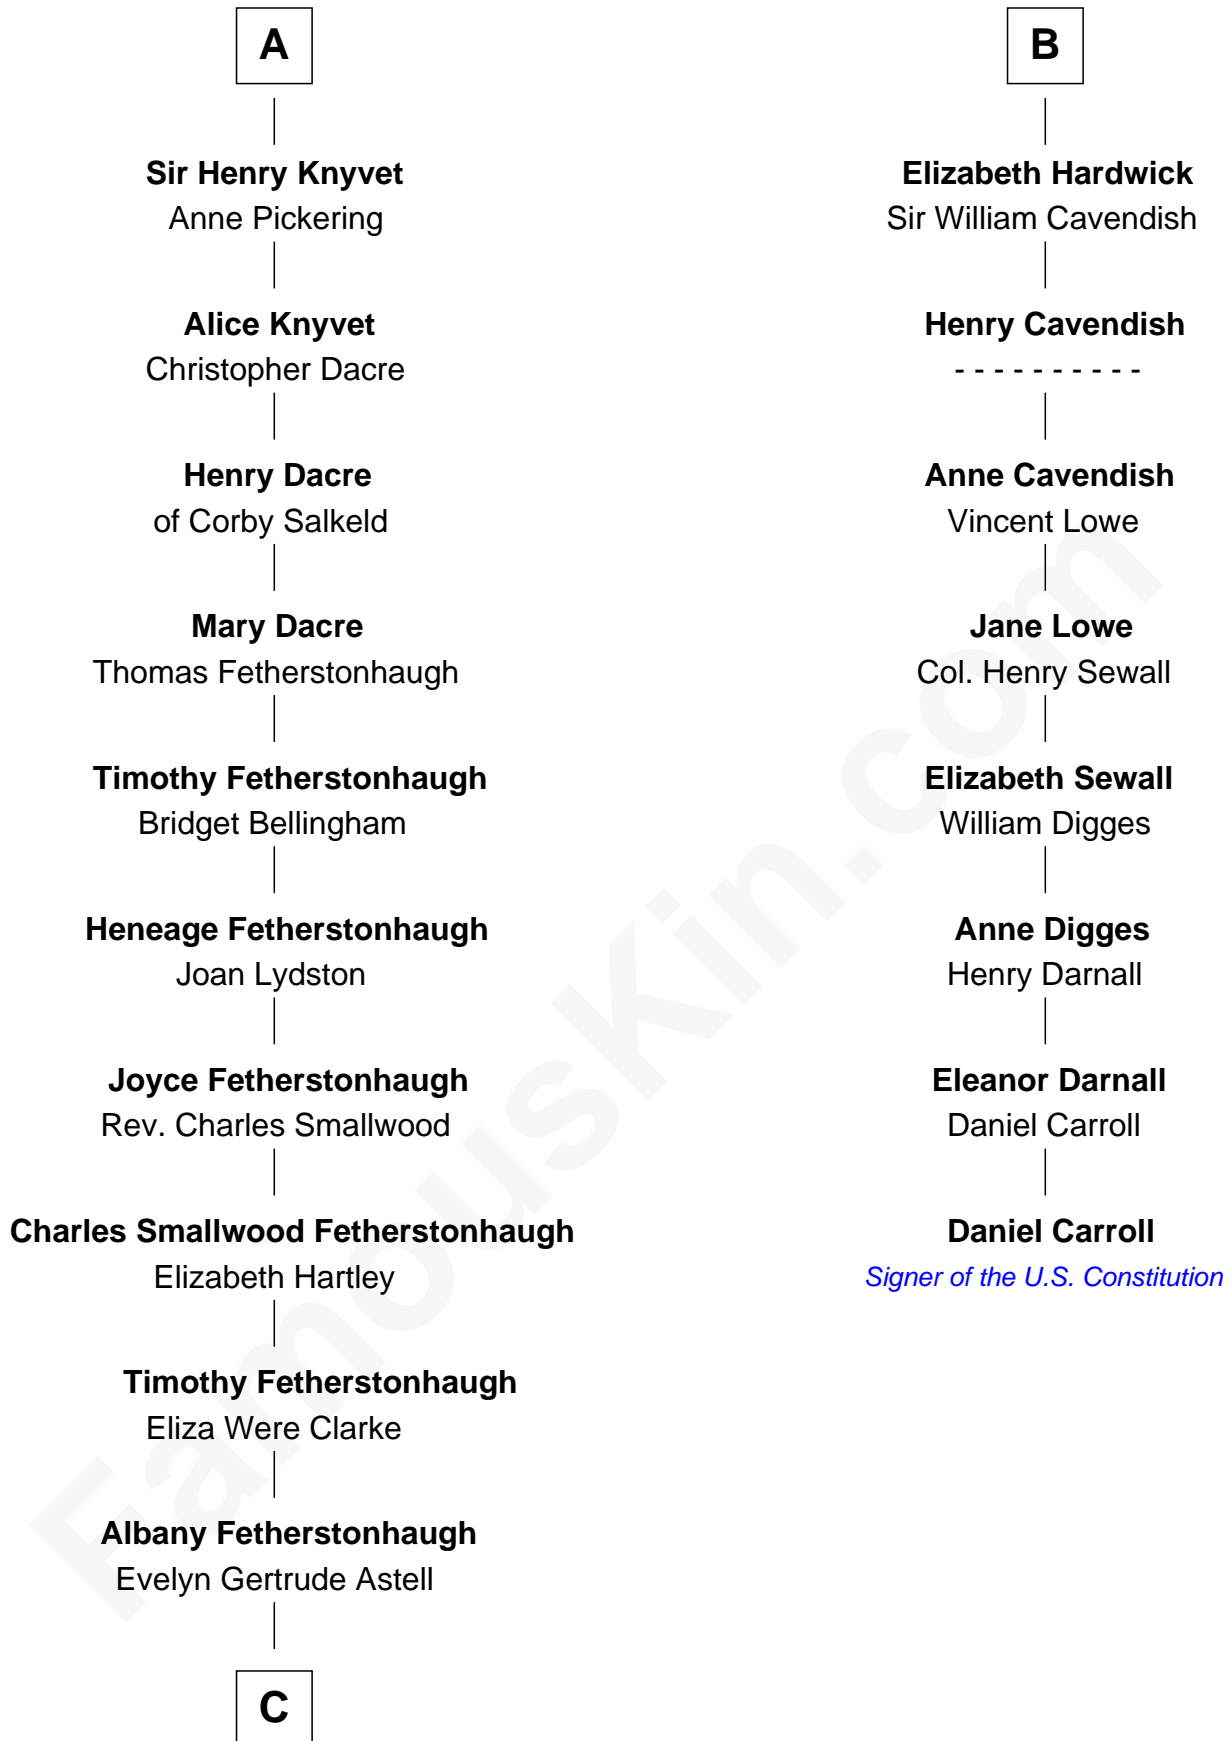

# FamousKin.com Relationship Chart of

**Tilda Swinton**

*Movie Actress*

14th cousin 6 times removed of

**Daniel Carroll**

*Signer of the U.S. Constitution*

**Sir Ralph Basset**

Joan - - - - -

**Sir William Knyvet**

Alice Grey

**Sir Edmund Knyvet**

Eleanor Tyrrel

**Sir Thomas Knyvet**

Muriel Howard

**A**

**Joan Basset**

William Leeke

**Thomas Leeke**

Margaret Foxe

**Elizabeth Leeke**

John Hardwick

**B**

**C**

**Gertrude Clare Fetherstonhaugh**  
Cecil George Herbert Alers-Hankey

**Mariora Beatrice Evelyn Rochfort Alers-Hankey**  
Alan Henry Campbell Swinton

**Sir John Swinton**  
Judith Balfour Killen

**Tilda Swinton**  
*Movie Actress*

FamousKin.com