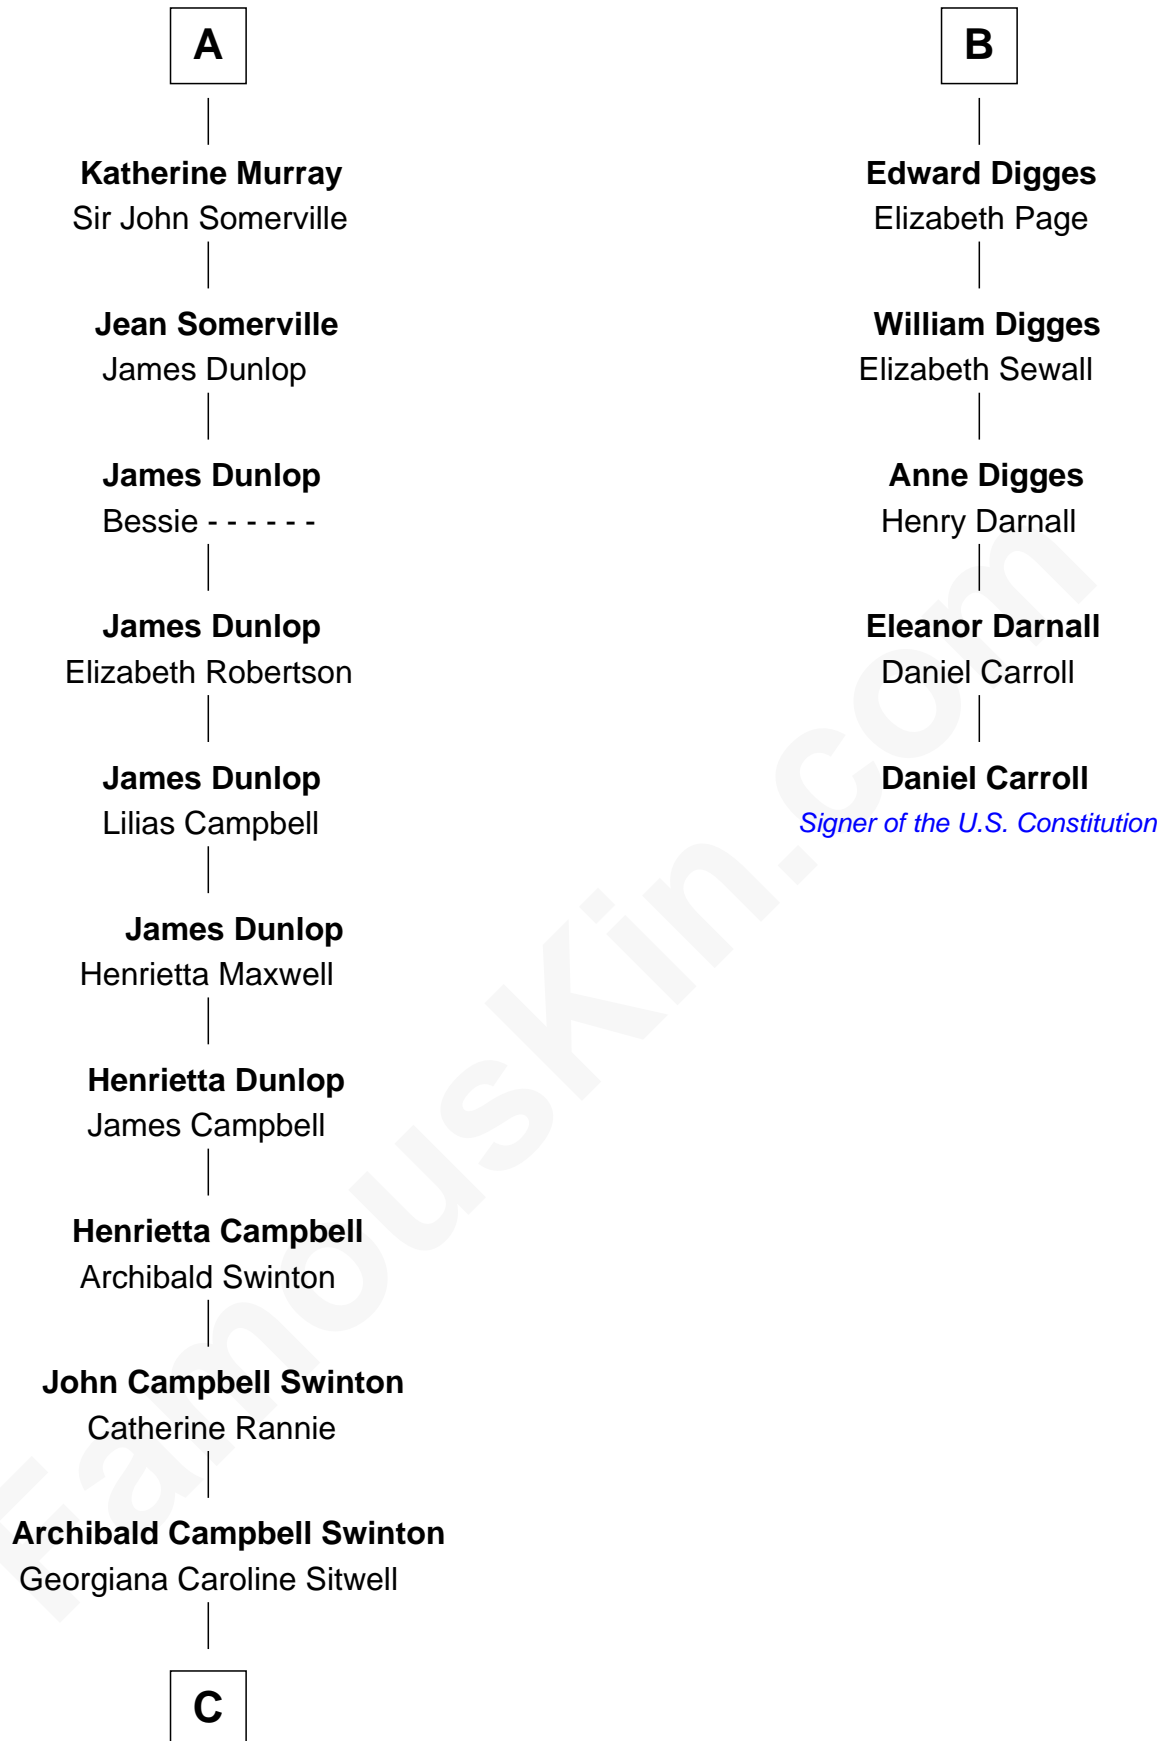

FamousKin.com Relationship Chart of

Tilda Swinton

Movie Actress

11th cousin 9 times removed of

Daniel Carroll

Signer of the U.S. Constitution

C

George Sitwell Campbell Swinton

Elizabeth Ebsworth

Alan Henry Campbell Swinton

Mariora Beatrice Evelyn Rochfort Alers-Hankey

Sir John Swinton

Judith Balfour Killen

Tilda Swinton

Movie Actress

FamousKin.com