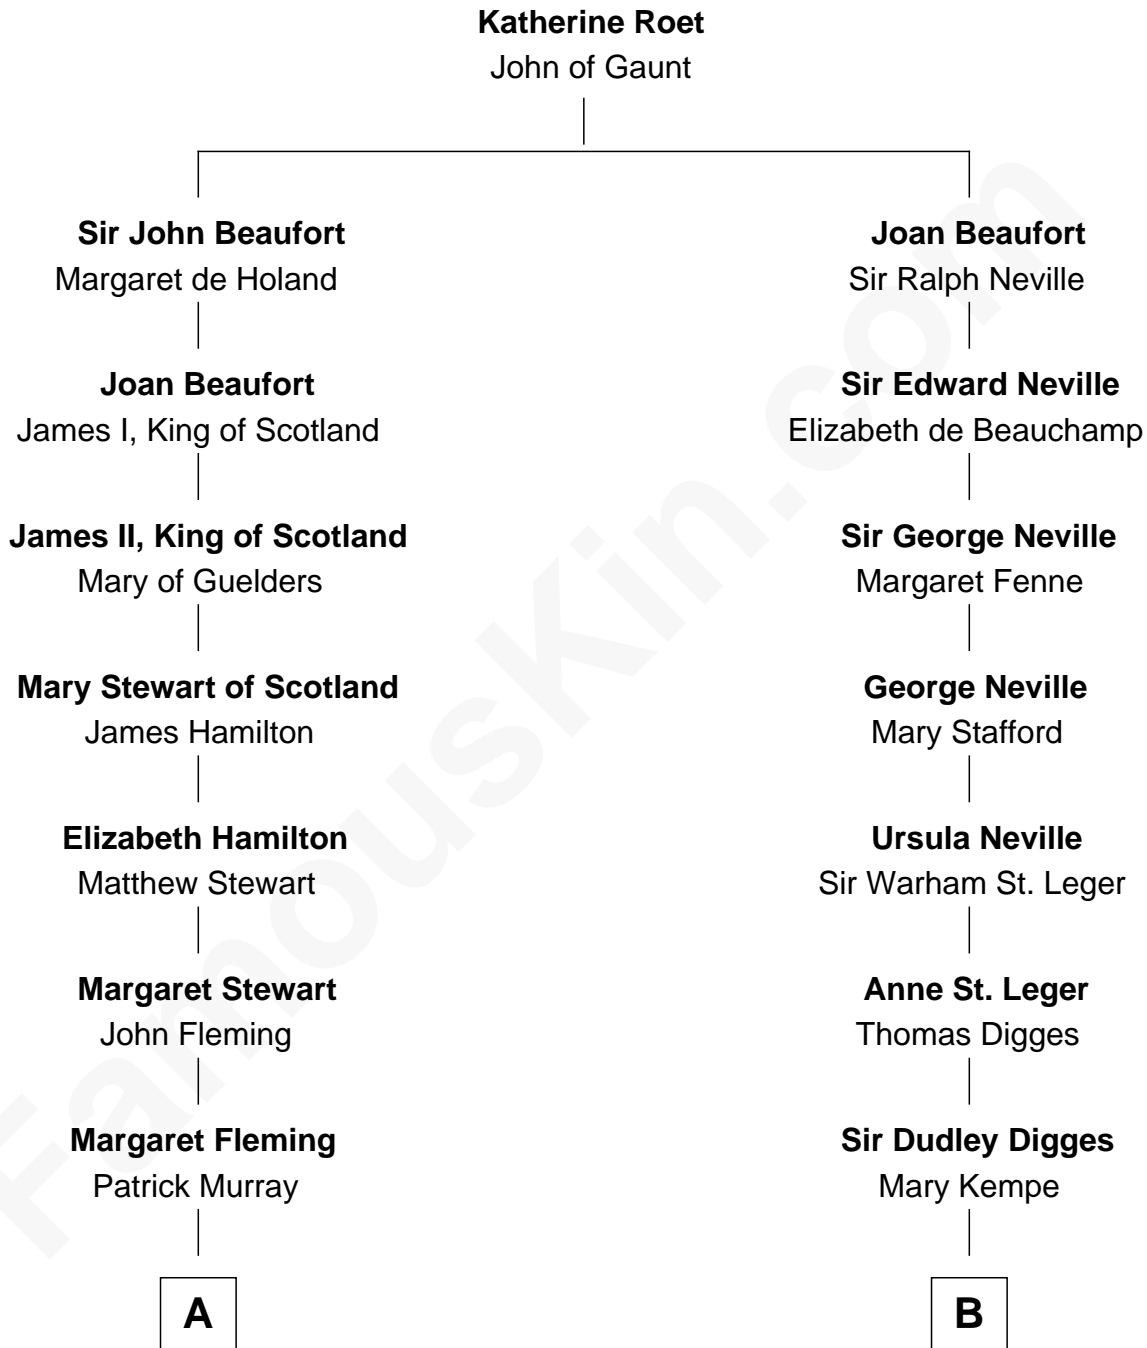

FamousKin.com Relationship Chart of

Tilda Swinton

Movie Actress

11th cousin 9 times removed of

Daniel Carroll

Signer of the U.S. Constitution

C

George Sitwell Campbell Swinton

Elizabeth Ebsworth

Alan Henry Campbell Swinton

Mariora Beatrice Evelyn Rochfort Alers-Hankey

Sir John Swinton

Judith Balfour Killen

Tilda Swinton

Movie Actress

FamousKin.com