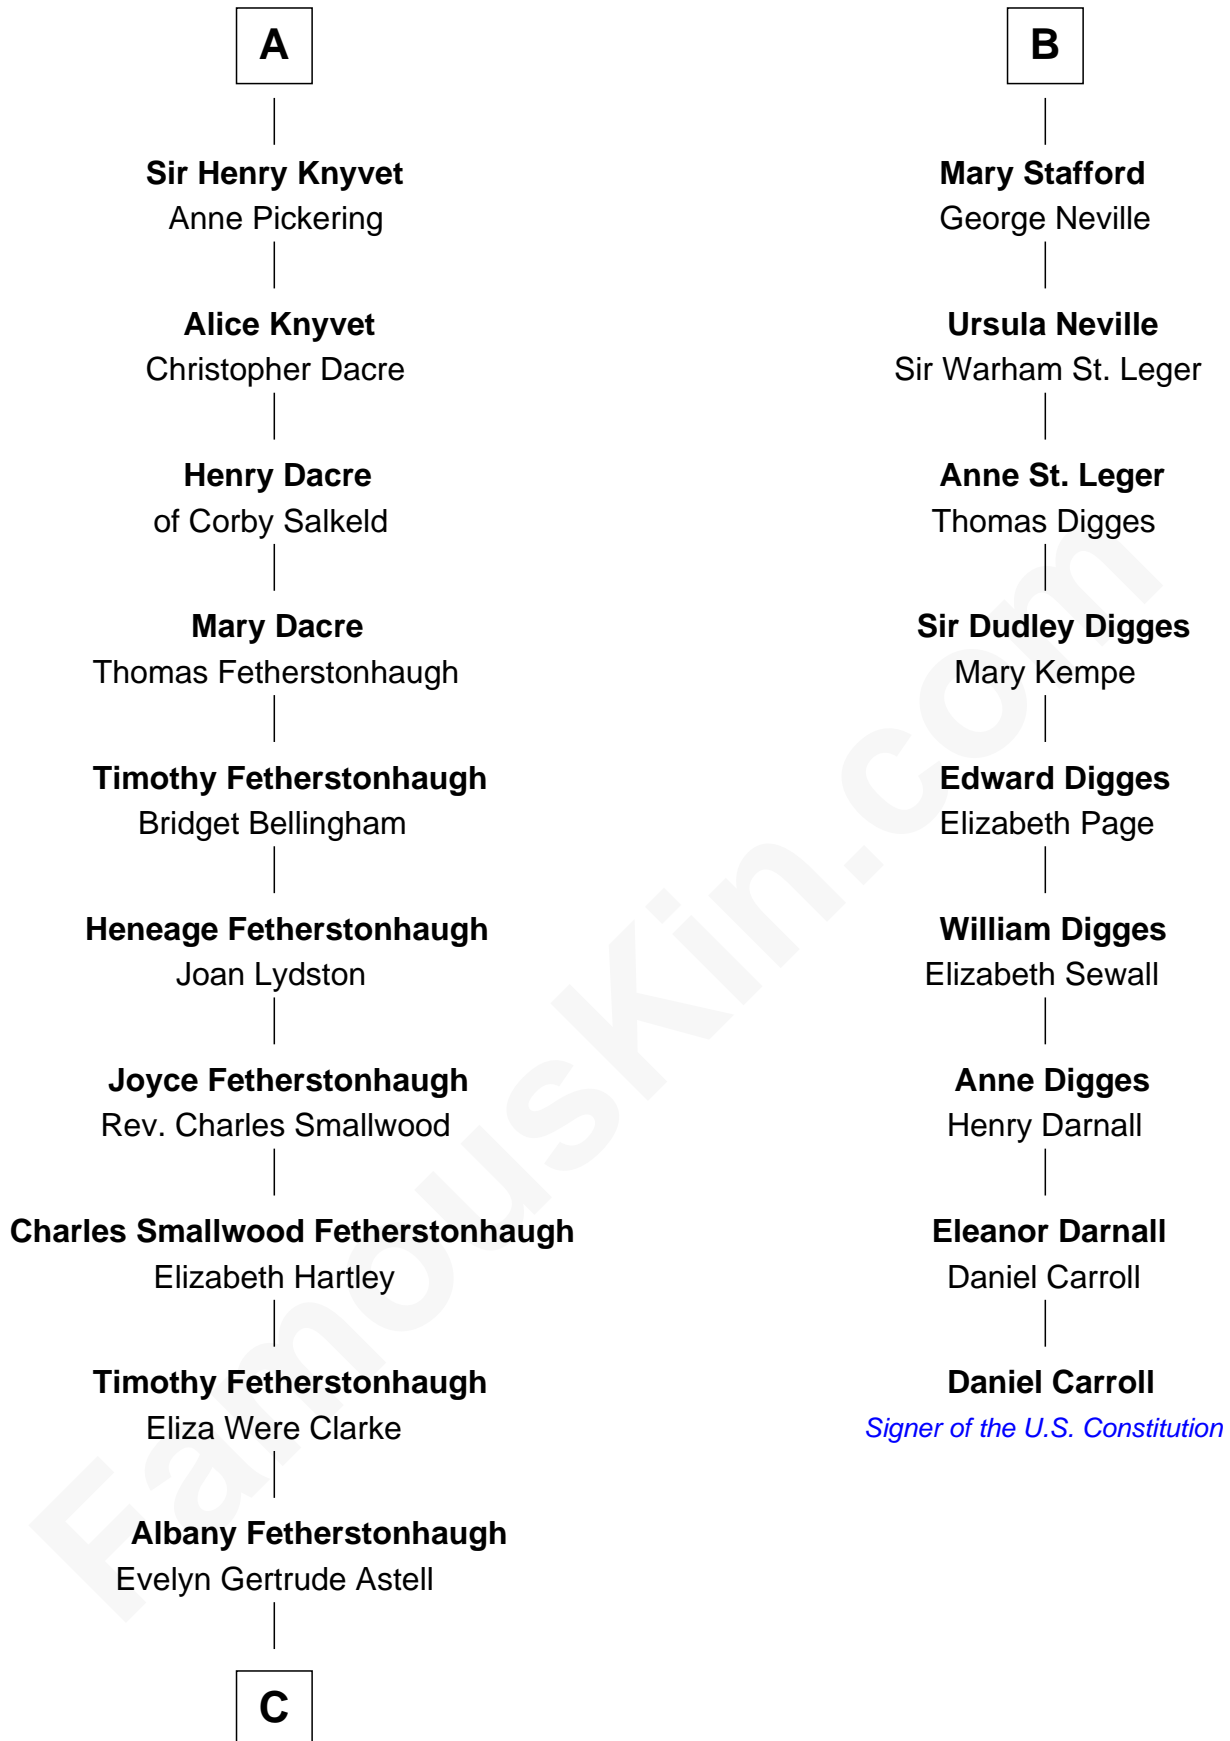

FamousKin.com Relationship Chart of

Tilda Swinton

Movie Actress

15th cousin 5 times removed of

Daniel Carroll

Signer of the U.S. Constitution

C

Gertrude Clare Fetherstonhaugh
Cecil George Herbert Alers-Hankey

Mariora Beatrice Evelyn Rochfort Alers-Hankey
Alan Henry Campbell Swinton

Sir John Swinton
Judith Balfour Killen

Tilda Swinton
Movie Actress

FamousKin.com