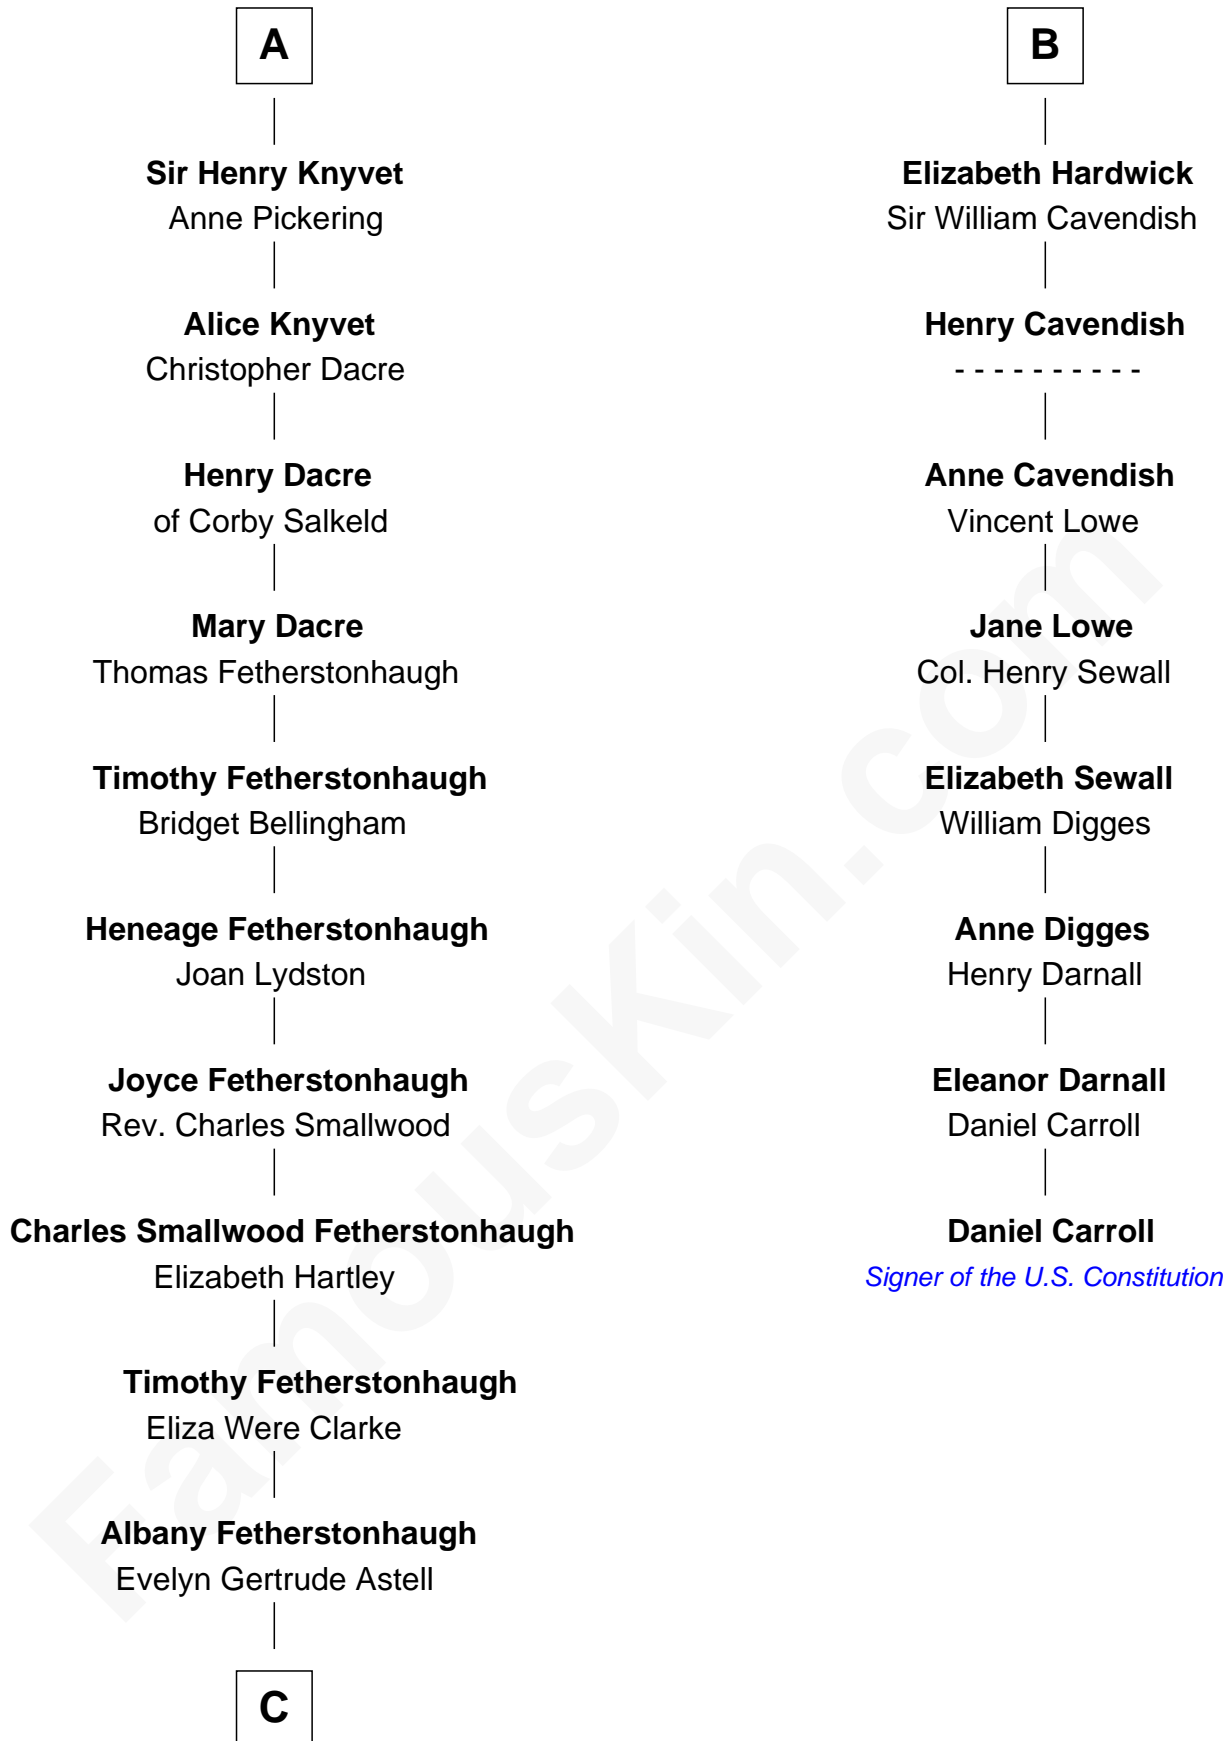

FamousKin.com Relationship Chart of

Tilda Swinton

Movie Actress

14th cousin 6 times removed of

Daniel Carroll

Signer of the U.S. Constitution

Edmund Fitzalan

Alice de Warenne

C

Gertrude Clare Fetherstonhaugh
Cecil George Herbert Alers-Hankey

Mariora Beatrice Evelyn Rochfort Alers-Hankey
Alan Henry Campbell Swinton

Sir John Swinton
Judith Balfour Killen

Tilda Swinton
Movie Actress