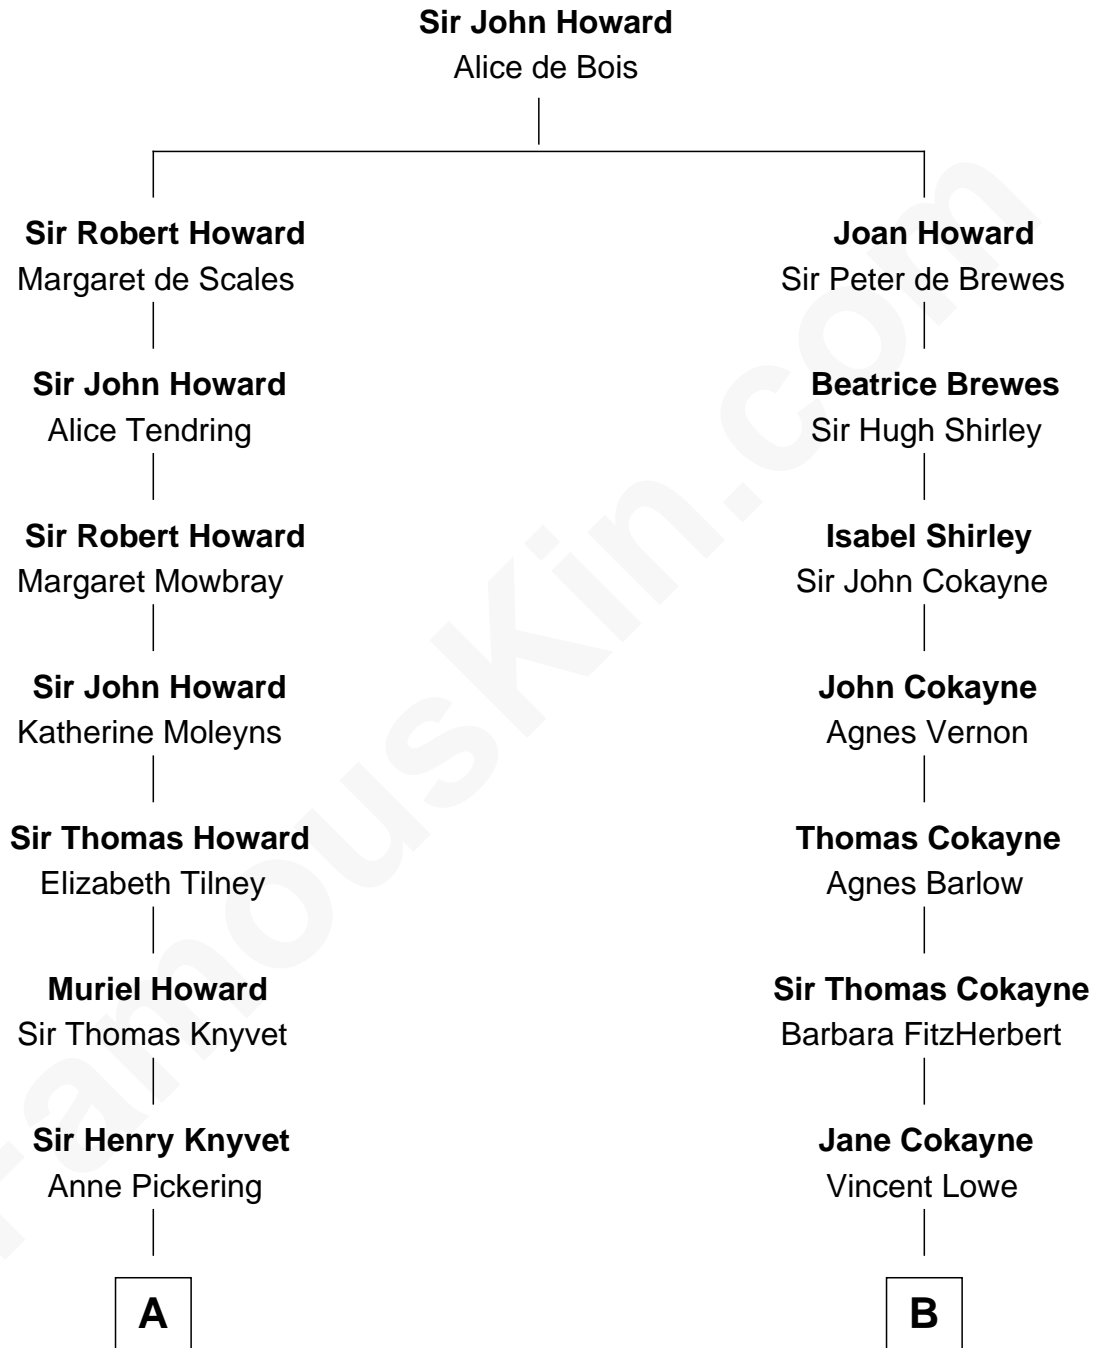

FamousKin.com
Relationship Chart of
Tilda Swinton
Movie Actress

14th cousin 5 times removed of
Daniel Carroll
Signer of the U.S. Constitution

A

Alice Knyvet
Christopher Dacre

Henry Dacre
of Corby Salkeld

Mary Dacre
Thomas Fetherstonhaugh