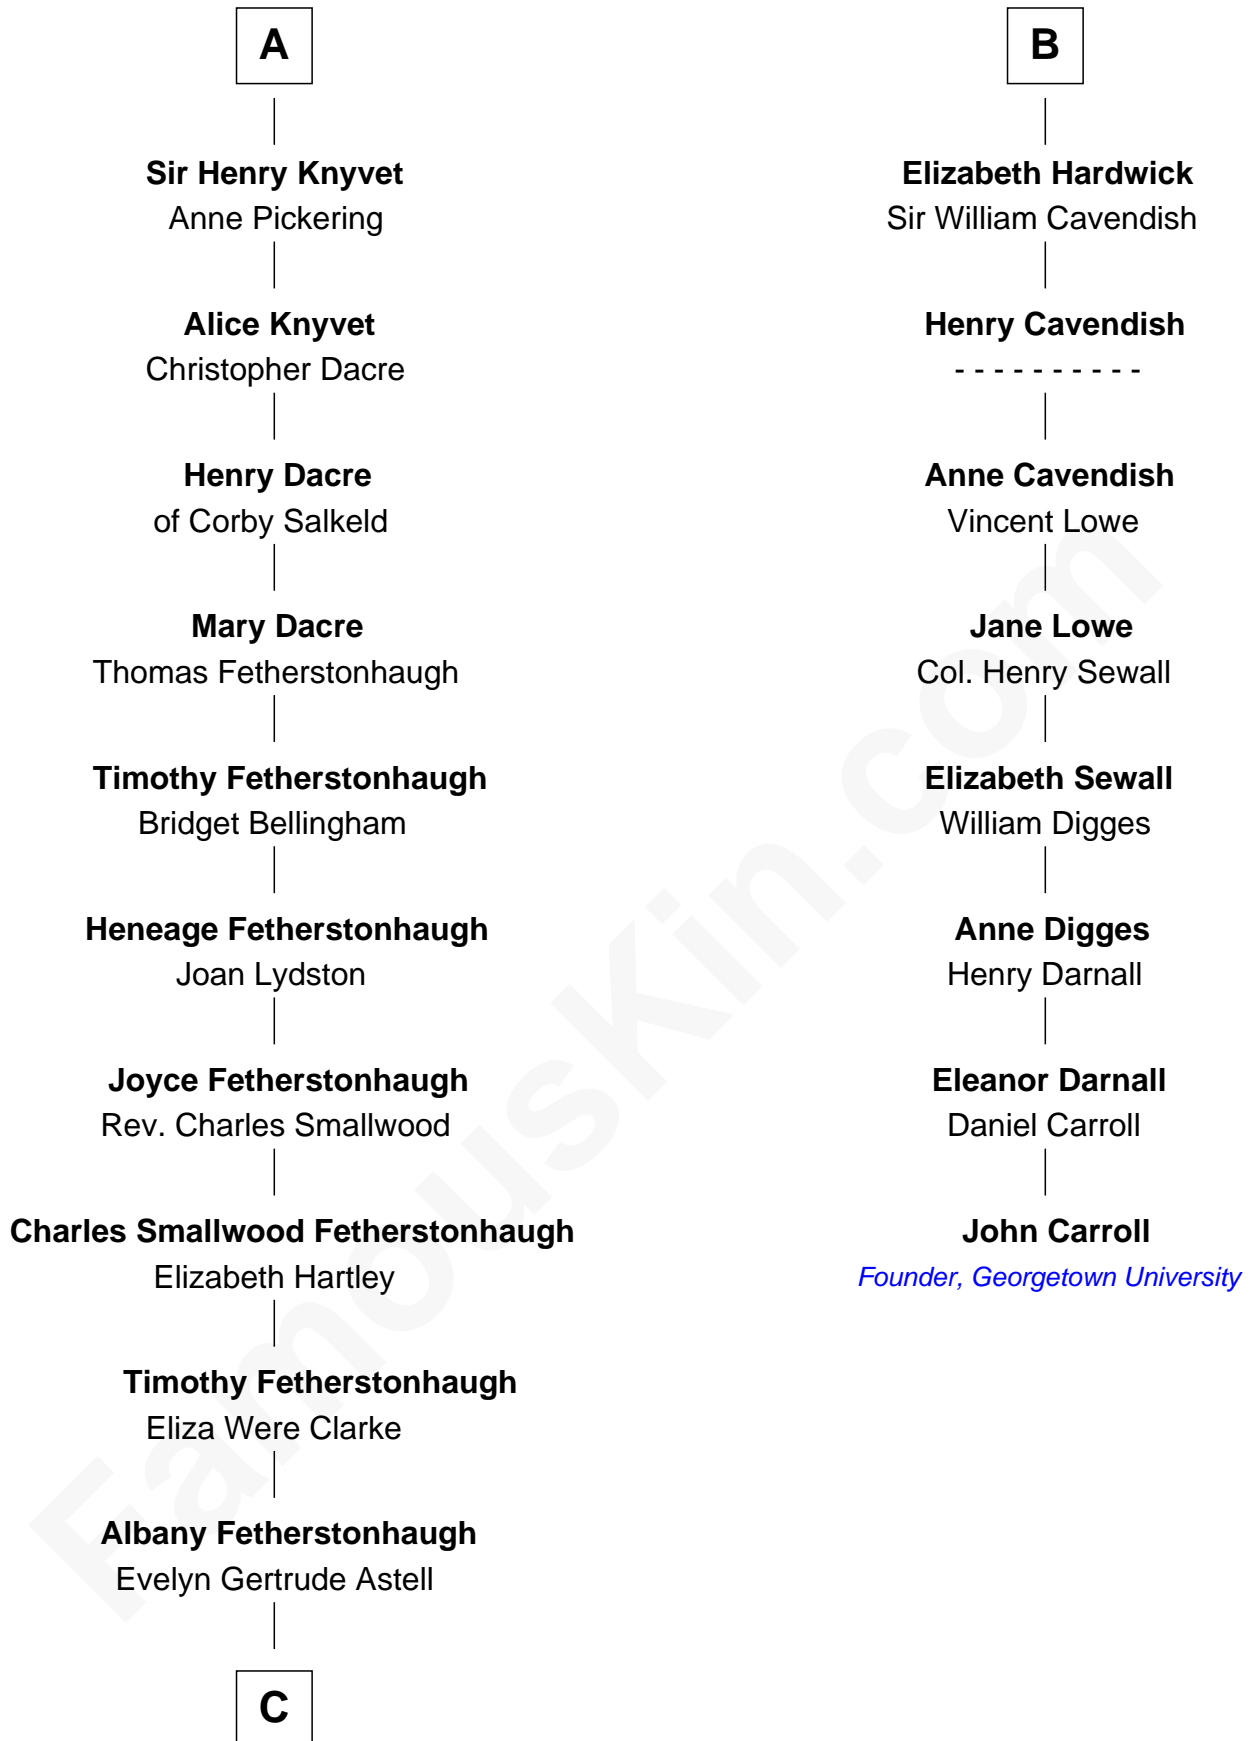

Sir William Knyvet

Alice Grey

Sir Edmund Knyvet

Eleanor Tyrrel

Sir Thomas Knyvet

Muriel Howard

A

Joan Basset

William Leeke

Thomas Leeke

Margaret Foxe

Elizabeth Leeke

John Hardwick

B

C

Gertrude Clare Fetherstonhaugh
Cecil George Herbert Alers-Hankey

Mariora Beatrice Evelyn Rochfort Alers-Hankey
Alan Henry Campbell Swinton

Sir John Swinton
Judith Balfour Killen

Tilda Swinton
Movie Actress

FamousKin.com