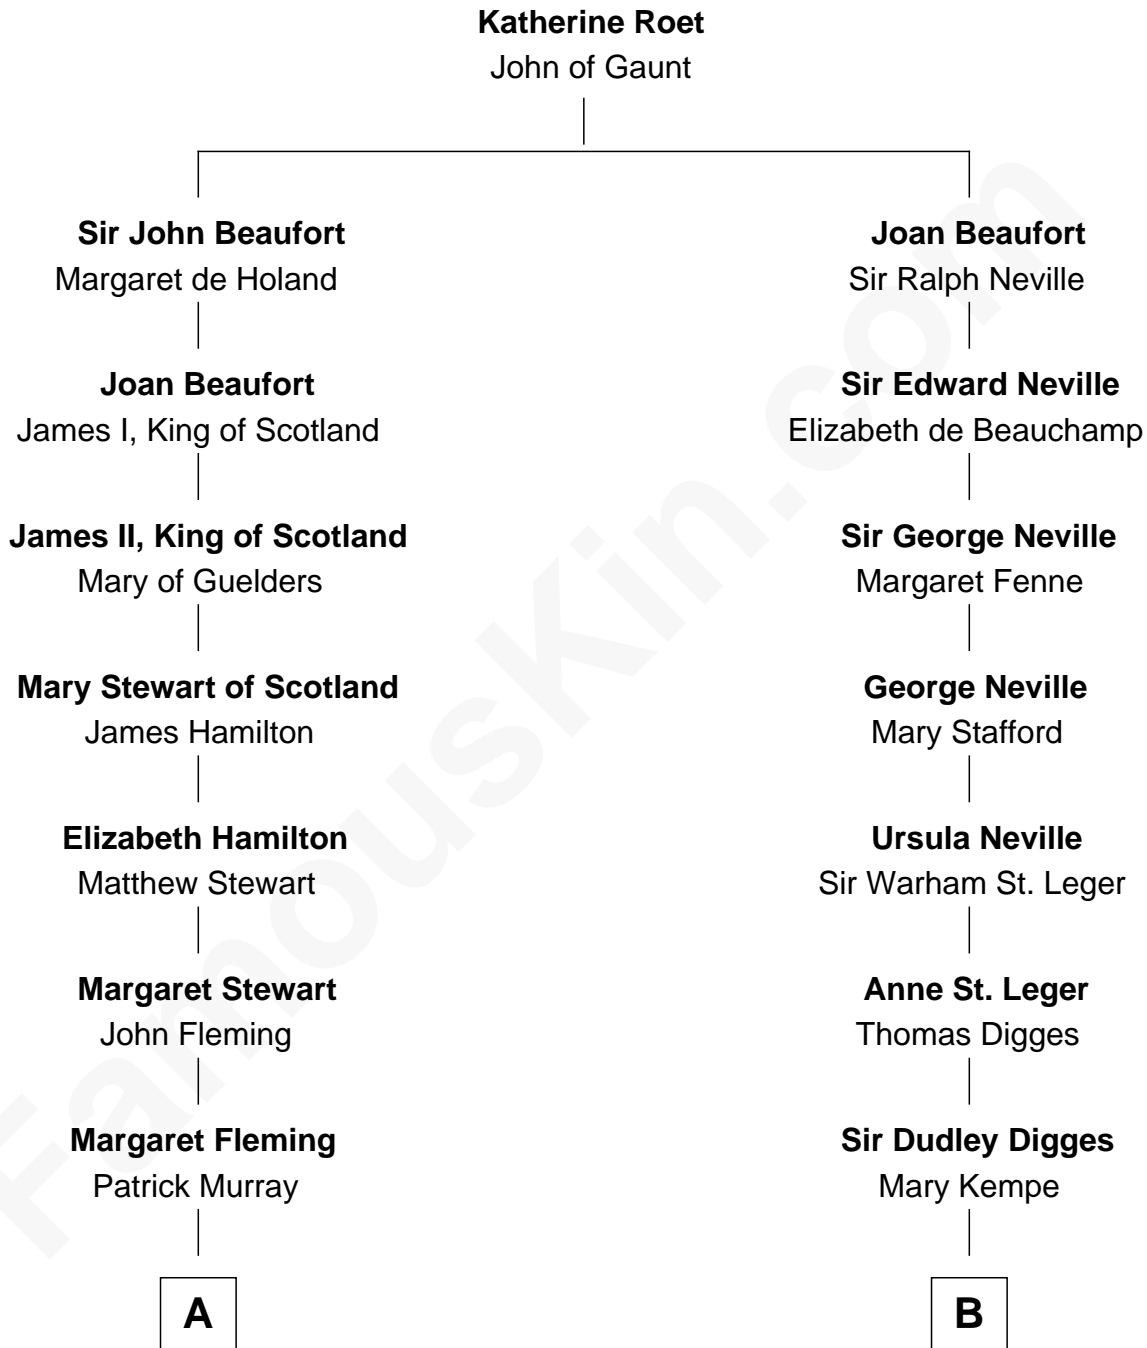

# FamousKin.com Relationship Chart of

**Tilda Swinton**

*Movie Actress*

11th cousin 9 times removed of

**John Carroll**

*Founder of Georgetown University*

**C**

George Sitwell Campbell Swinton

Elizabeth Ebsworth

Alan Henry Campbell Swinton

Mariora Beatrice Evelyn Rochfort Alers-Hankey

Sir John Swinton

Judith Balfour Killen

**Tilda Swinton**

*Movie Actress*

FamousKin.com