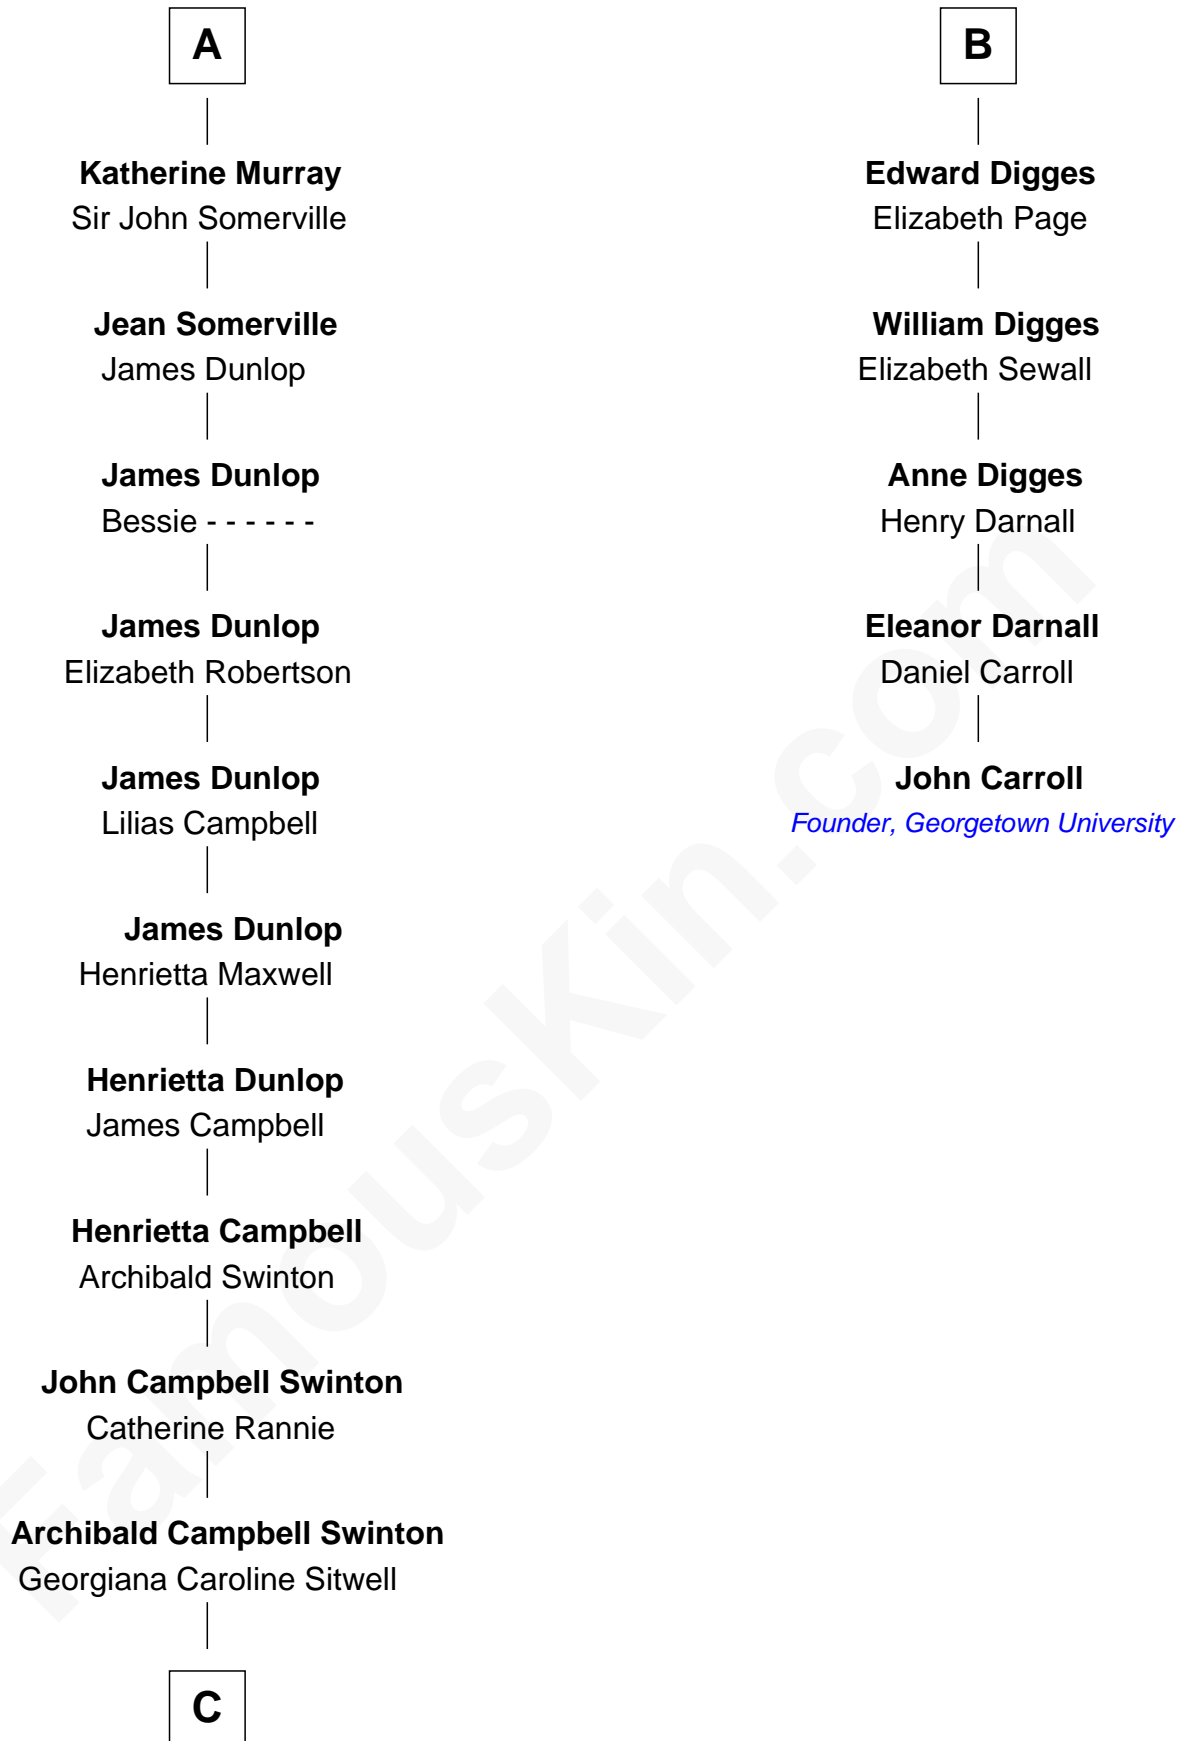

# FamousKin.com Relationship Chart of

**Tilda Swinton**

*Movie Actress*

11th cousin 9 times removed of

**John Carroll**

*Founder of Georgetown University*

**C**

George Sitwell Campbell Swinton

Elizabeth Ebsworth

Alan Henry Campbell Swinton

Mariora Beatrice Evelyn Rochfort Alers-Hankey

Sir John Swinton

Judith Balfour Killen

**Tilda Swinton**

*Movie Actress*

FamousKin.com