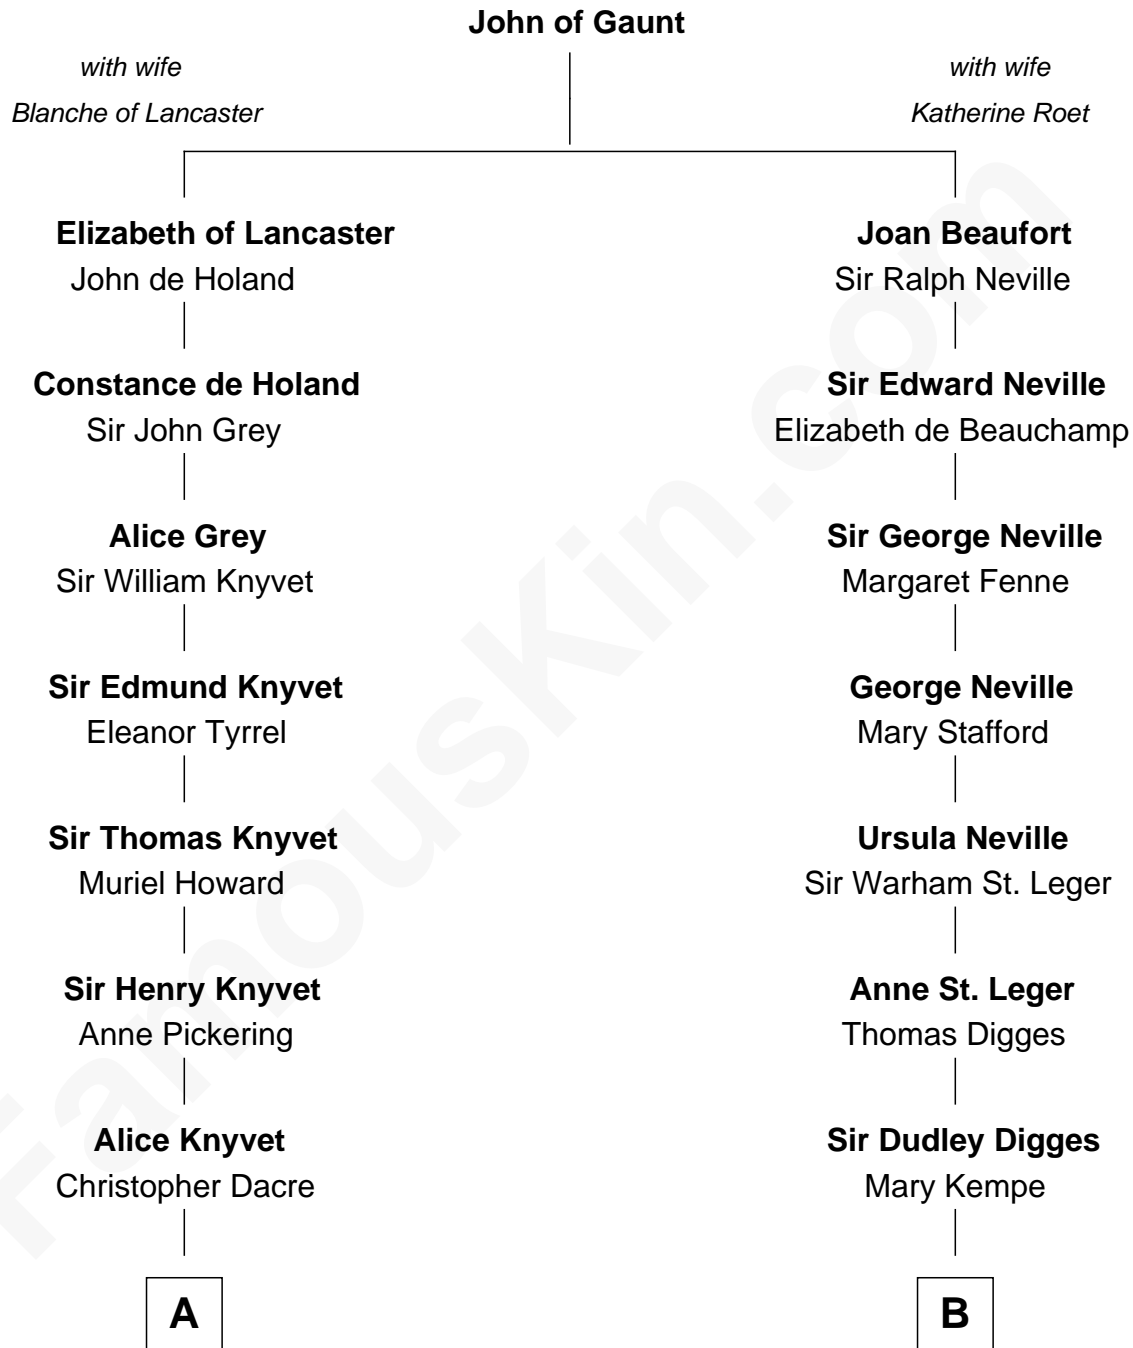

FamousKin.com Relationship Chart of

Tilda Swinton

Movie Actress

11th cousin 7 times removed of

John Carroll

Founder of Georgetown University

A

Henry Dacre
of Corby Salkeld

Mary Dacre
Thomas Fetherstonhaugh

Timothy Fetherstonhaugh
Bridget Bellingham

Heneage Fetherstonhaugh
Joan Lydston

Joyce Fetherstonhaugh
Rev. Charles Smallwood

Charles Smallwood Fetherstonhaugh
Elizabeth Hartley

Timothy Fetherstonhaugh
Eliza Were Clarke

Albany Fetherstonhaugh
Evelyn Gertrude Astell

Gertrude Clare Fetherstonhaugh
Cecil George Herbert Alers-Hankey

Mariora Beatrice Evelyn Rochfort Alers-Hankey
Alan Henry Campbell Swinton