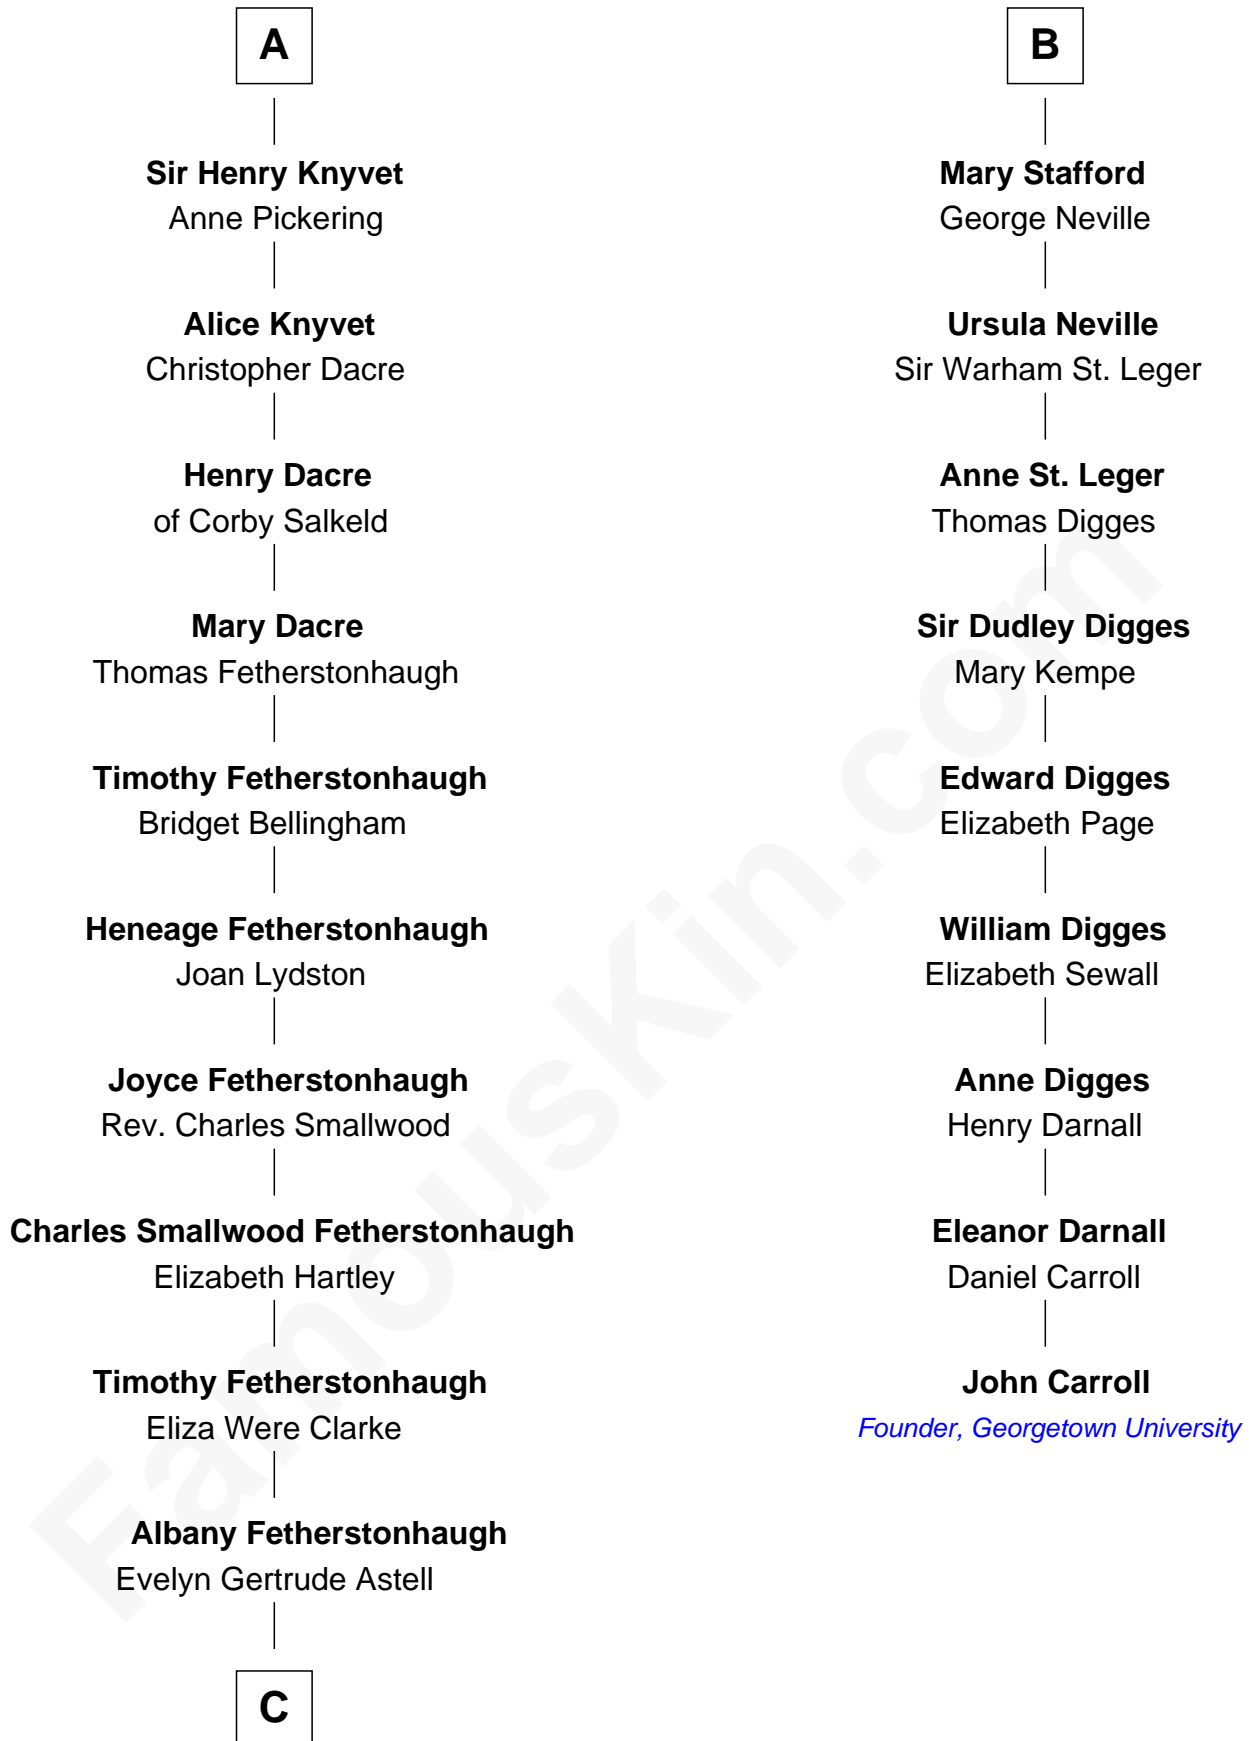

FamousKin.com Relationship Chart of

Tilda Swinton

Movie Actress

15th cousin 5 times removed of

John Carroll

Founder of Georgetown University

C

Gertrude Clare Fetherstonhaugh
Cecil George Herbert Alers-Hankey

Matoria Beatrice Evelyn Rochfort Alers-Hankey
Alan Henry Campbell Swinton

Sir John Swinton
Judith Balfour Killen

Tilda Swinton
Movie Actress

FamousKin.com