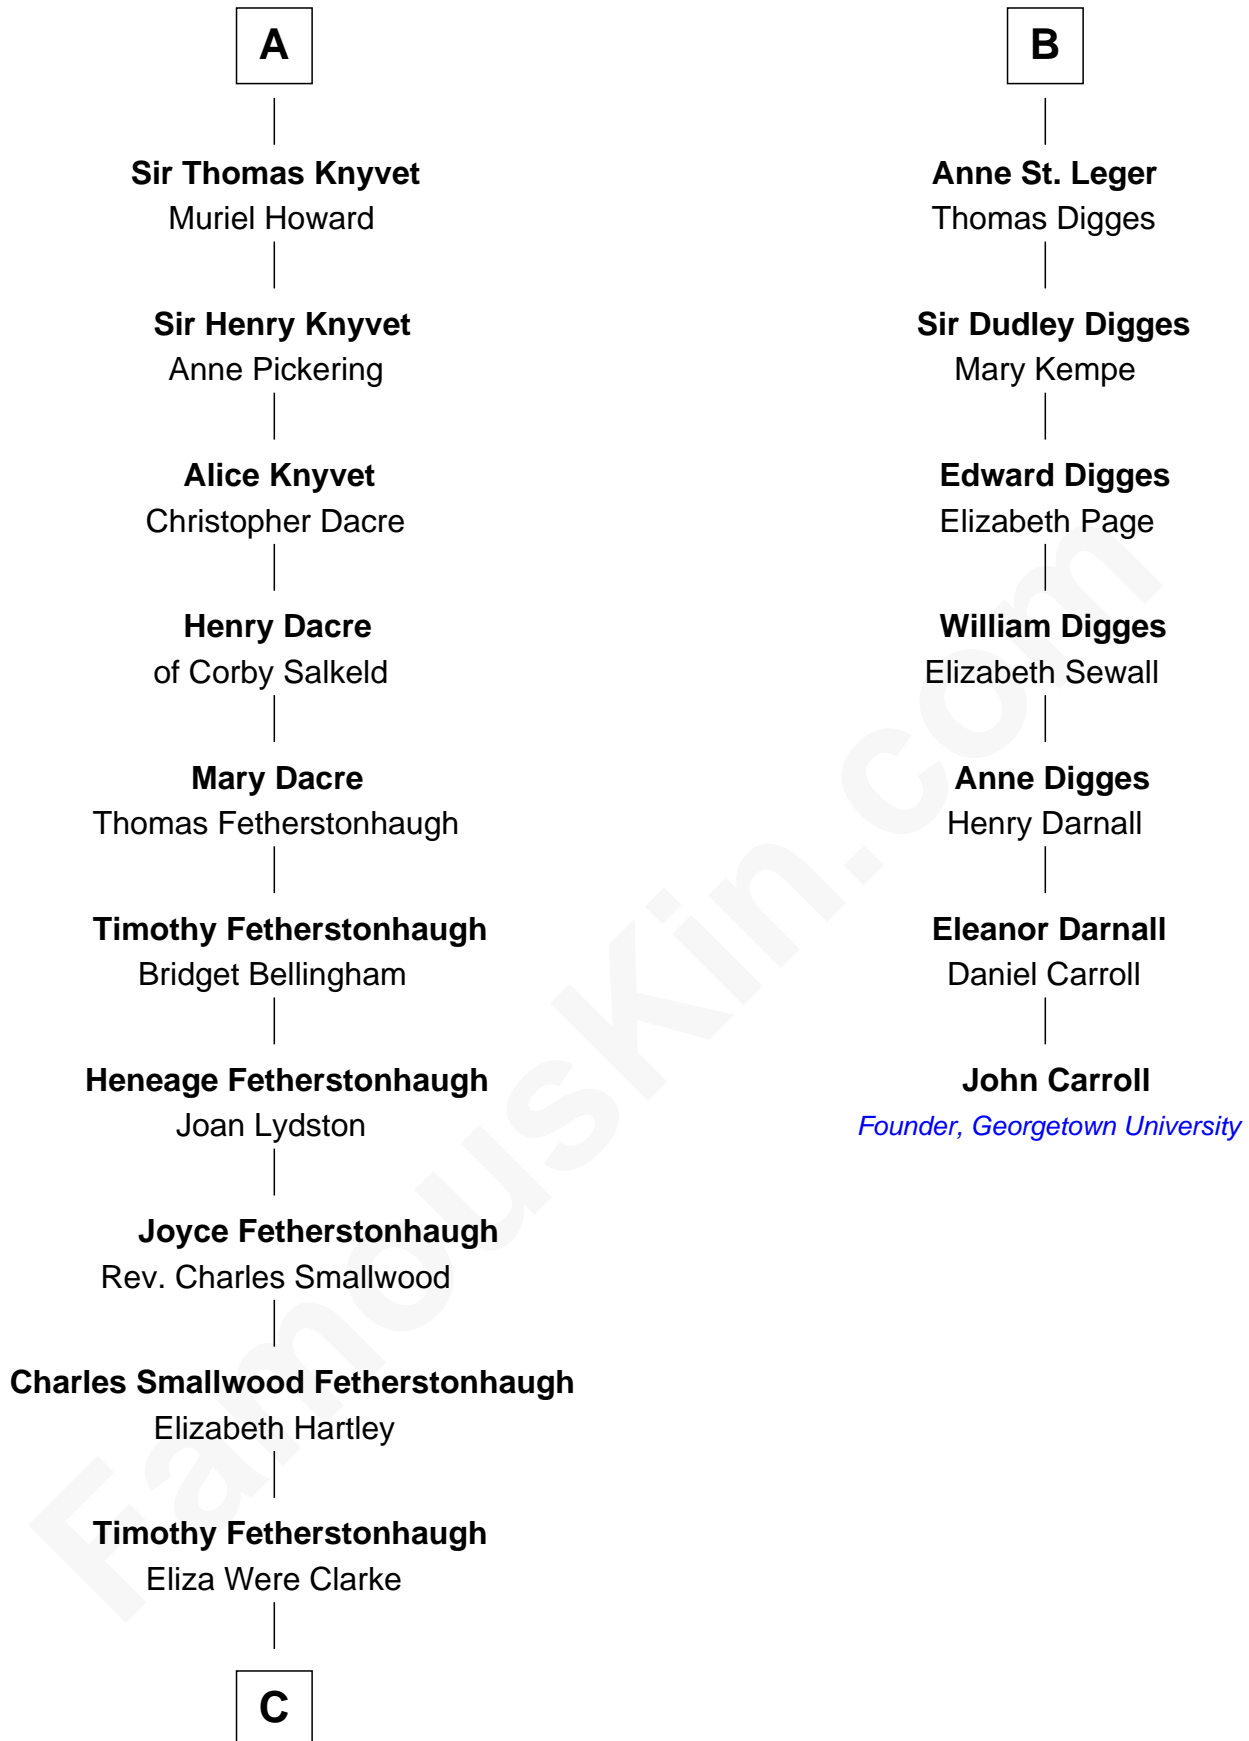

FamousKin.com Relationship Chart of

Tilda Swinton

Movie Actress

13th cousin 8 times removed of

John Carroll

Founder of Georgetown University

Sir Hugh I de Audley

Iseult de Mortimer

C

Albany Fetherstonhaugh

Evelyn Gertrude Astell

Gertrude Clare Fetherstonhaugh

Cecil George Herbert Alers-Hankey

Mariora Beatrice Evelyn Rochfort Alers-Hankey

Alan Henry Campbell Swinton

Sir John Swinton

Judith Balfour Killen

Tilda Swinton

Movie Actress