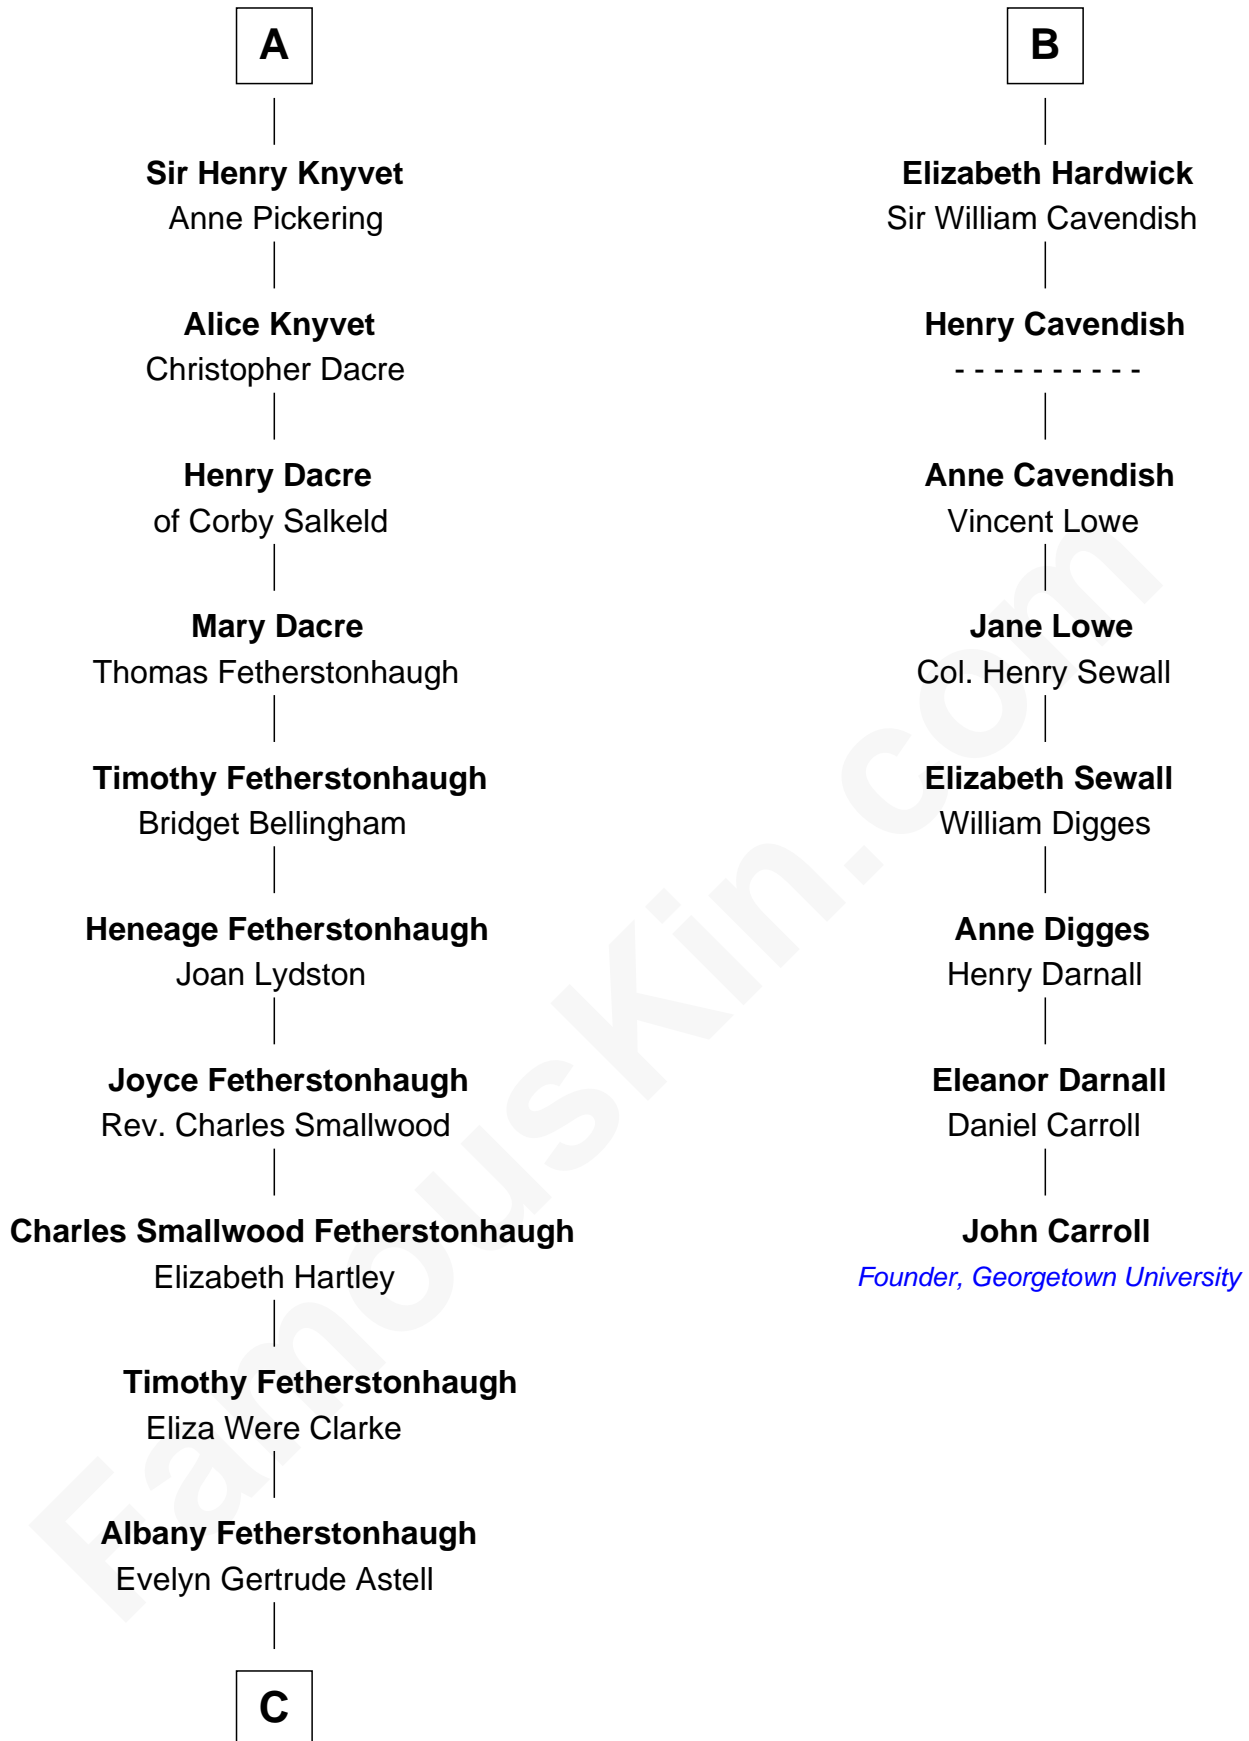

FamousKin.com Relationship Chart of

Tilda Swinton

Movie Actress

14th cousin 6 times removed of

John Carroll

Founder of Georgetown University

Edmund Fitzalan

Alice de Warenne

C

Gertrude Clare Fetherstonhaugh
Cecil George Herbert Alers-Hankey

Mariora Beatrice Evelyn Rochfort Alers-Hankey
Alan Henry Campbell Swinton

Sir John Swinton
Judith Balfour Killen

Tilda Swinton
Movie Actress