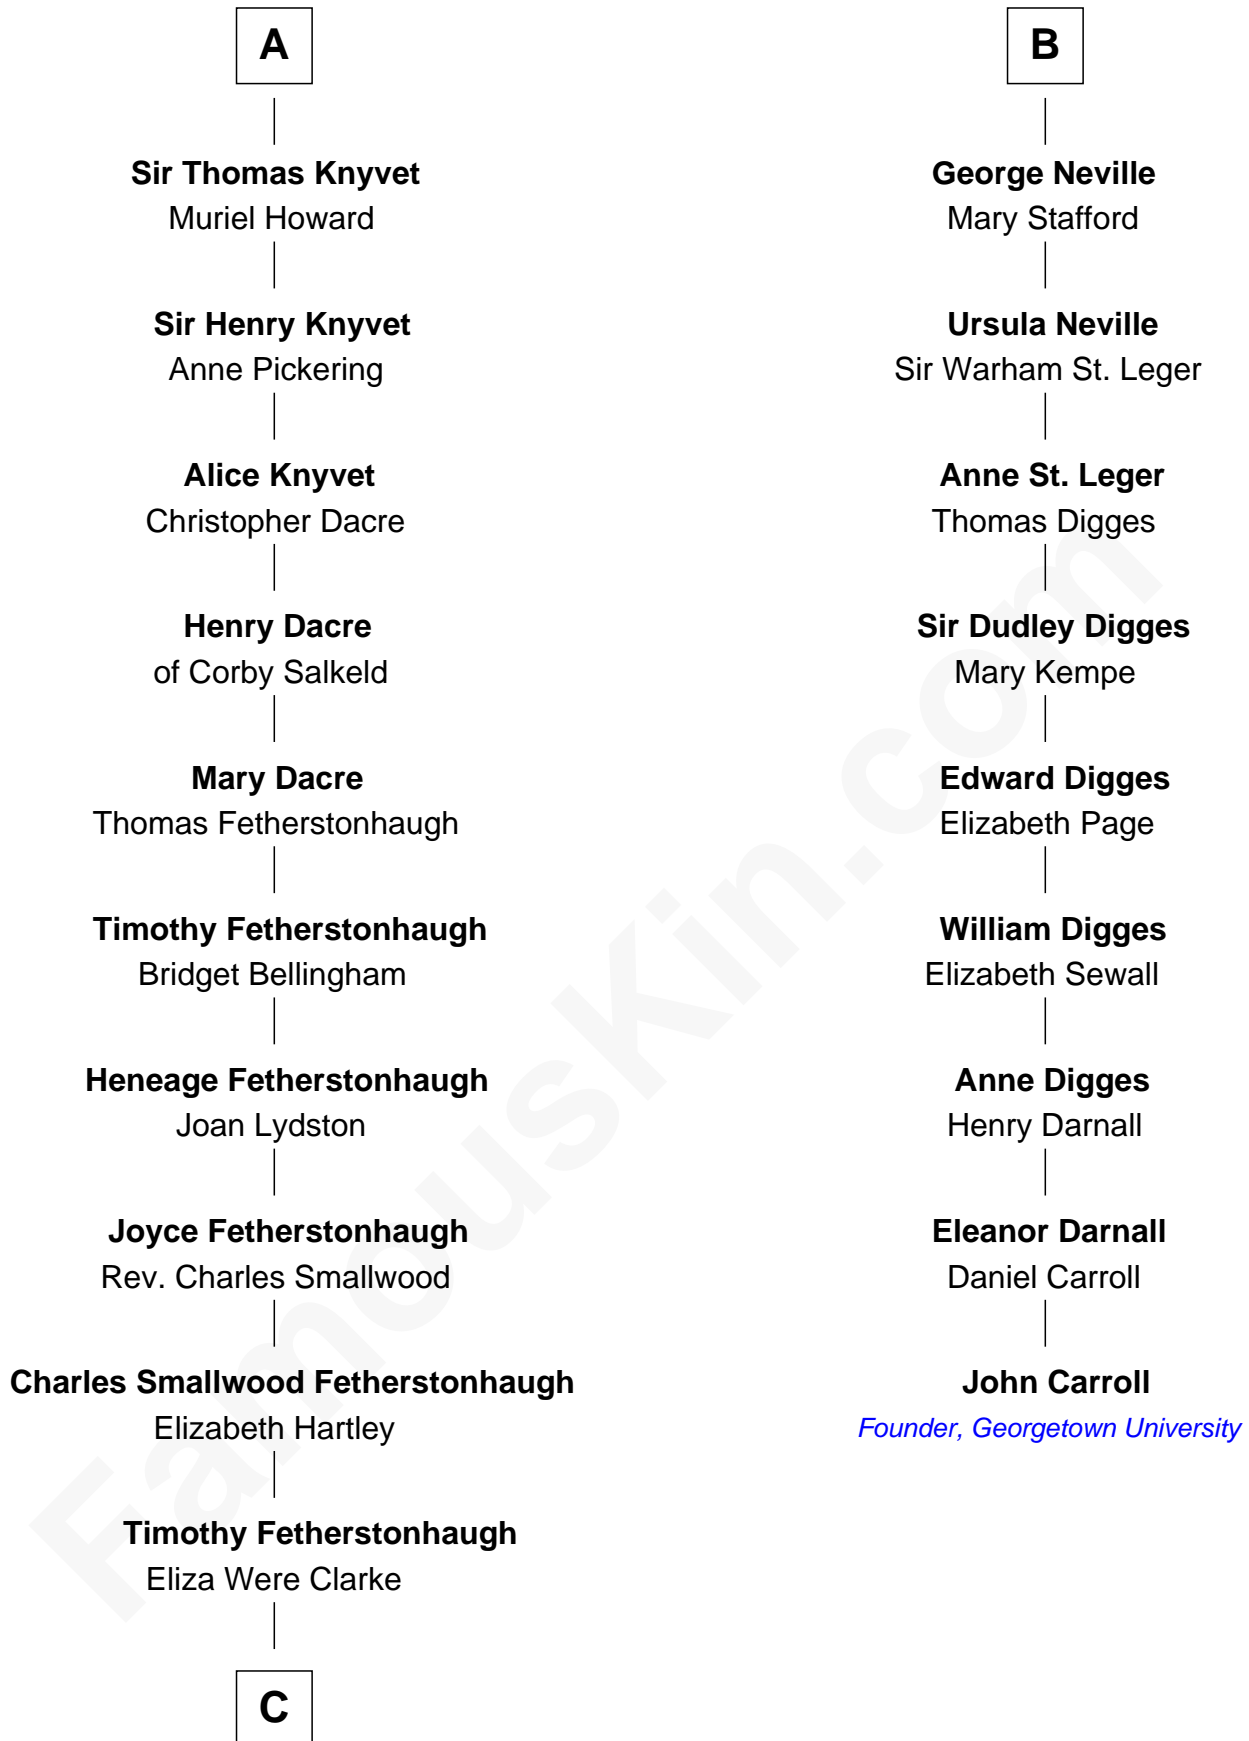

FamousKin.com Relationship Chart of

Tilda Swinton

Movie Actress

15th cousin 6 times removed of

John Carroll

Founder of Georgetown University

C

Albany Fetherstonhaugh

Evelyn Gertrude Astell

Gertrude Clare Fetherstonhaugh

Cecil George Herbert Alers-Hankey

Mariora Beatrice Evelyn Rochfort Alers-Hankey

Alan Henry Campbell Swinton

Sir John Swinton

Judith Balfour Killen

Tilda Swinton