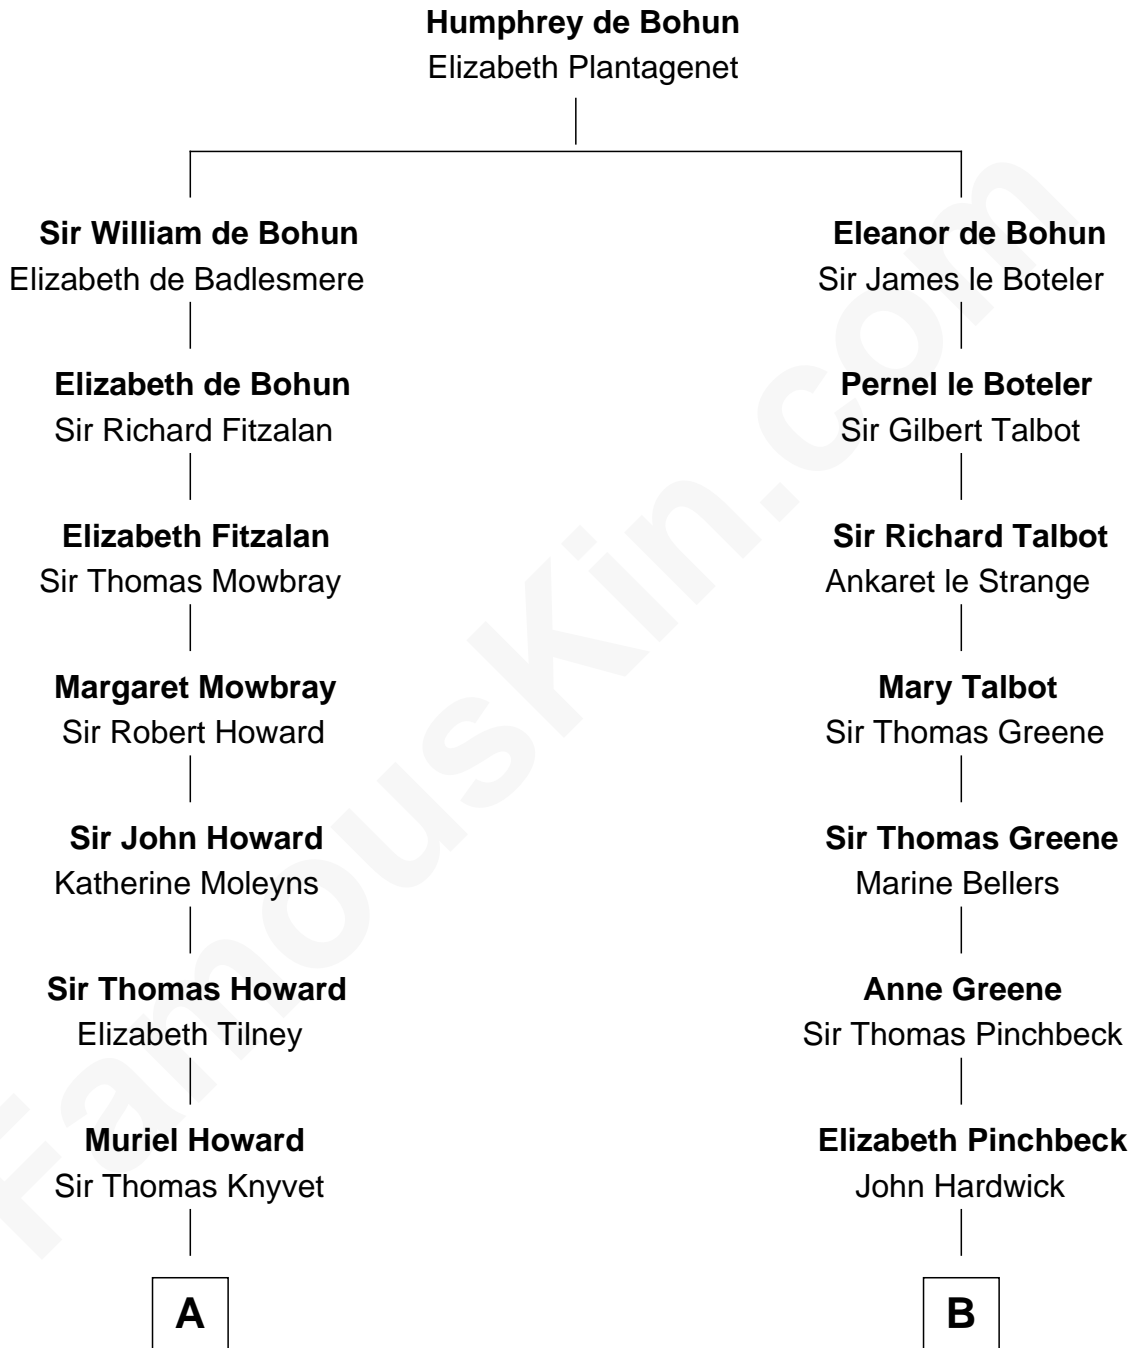

FamousKin.com
Relationship Chart of
Tilda Swinton
Movie Actress

15th cousin 5 times removed of
John Carroll
Founder of Georgetown University

C

Gertrude Clare Fetherstonhaugh
Cecil George Herbert Alers-Hankey

Mariora Beatrice Evelyn Rochfort Alers-Hankey
Alan Henry Campbell Swinton

Sir John Swinton
Judith Balfour Killen

Tilda Swinton
Movie Actress

FamousKin.com