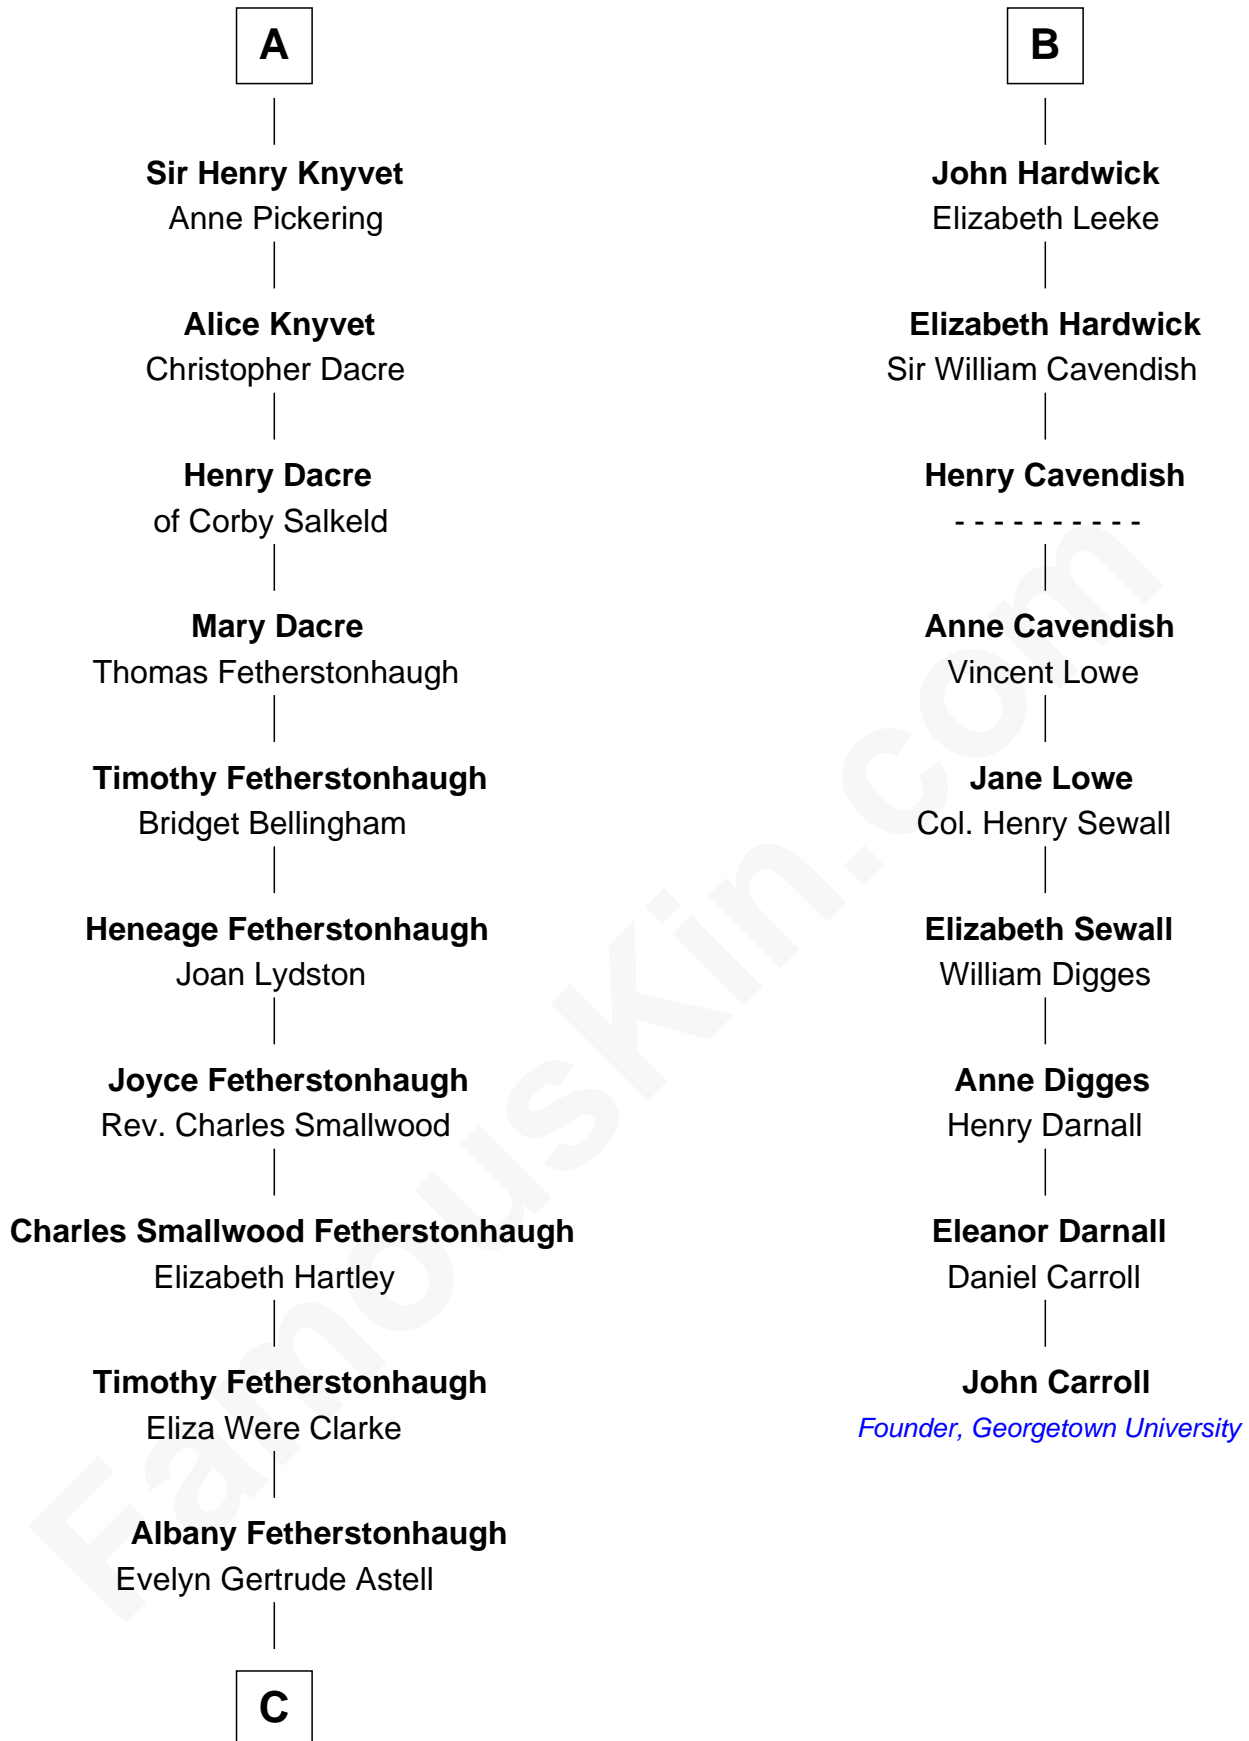

FamousKin.com
Relationship Chart of
Tilda Swinton
Movie Actress

15th cousin 5 times removed of
John Carroll
Founder of Georgetown University

C

Gertrude Clare Fetherstonhaugh
Cecil George Herbert Alers-Hankey

Mariora Beatrice Evelyn Rochfort Alers-Hankey
Alan Henry Campbell Swinton

Sir John Swinton
Judith Balfour Killen

Tilda Swinton
Movie Actress

FamousKin.com