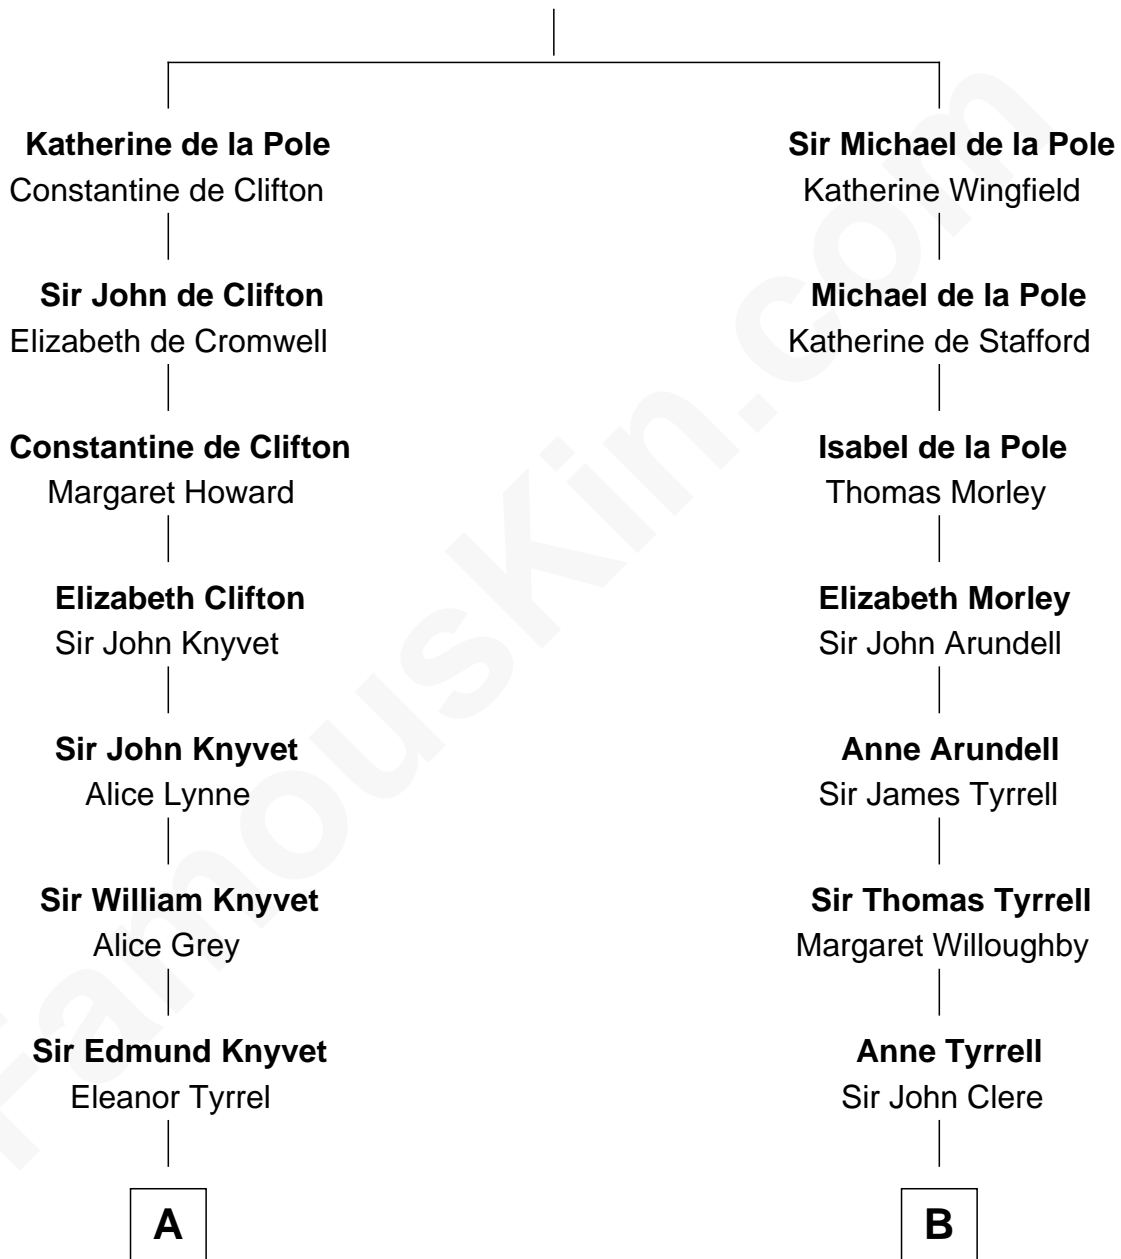

FamousKin.com Relationship Chart of

Tilda Swinton

Movie Actress

21st cousin of

Treat Williams

TV & Movie Actor

Sir William de la Pole

Katherine de Norwich

A

Sir Thomas Knyvet
Muriel Howard

Sir Henry Knyvet
Anne Pickering

Alice Knyvet
Christopher Dacre

Henry Dacre
of Corby Salkeld

Mary Dacre
Thomas Fetherstonhaugh

Timothy Fetherstonhaugh
Bridget Bellingham

Heneage Fetherstonhaugh
Joan Lydston