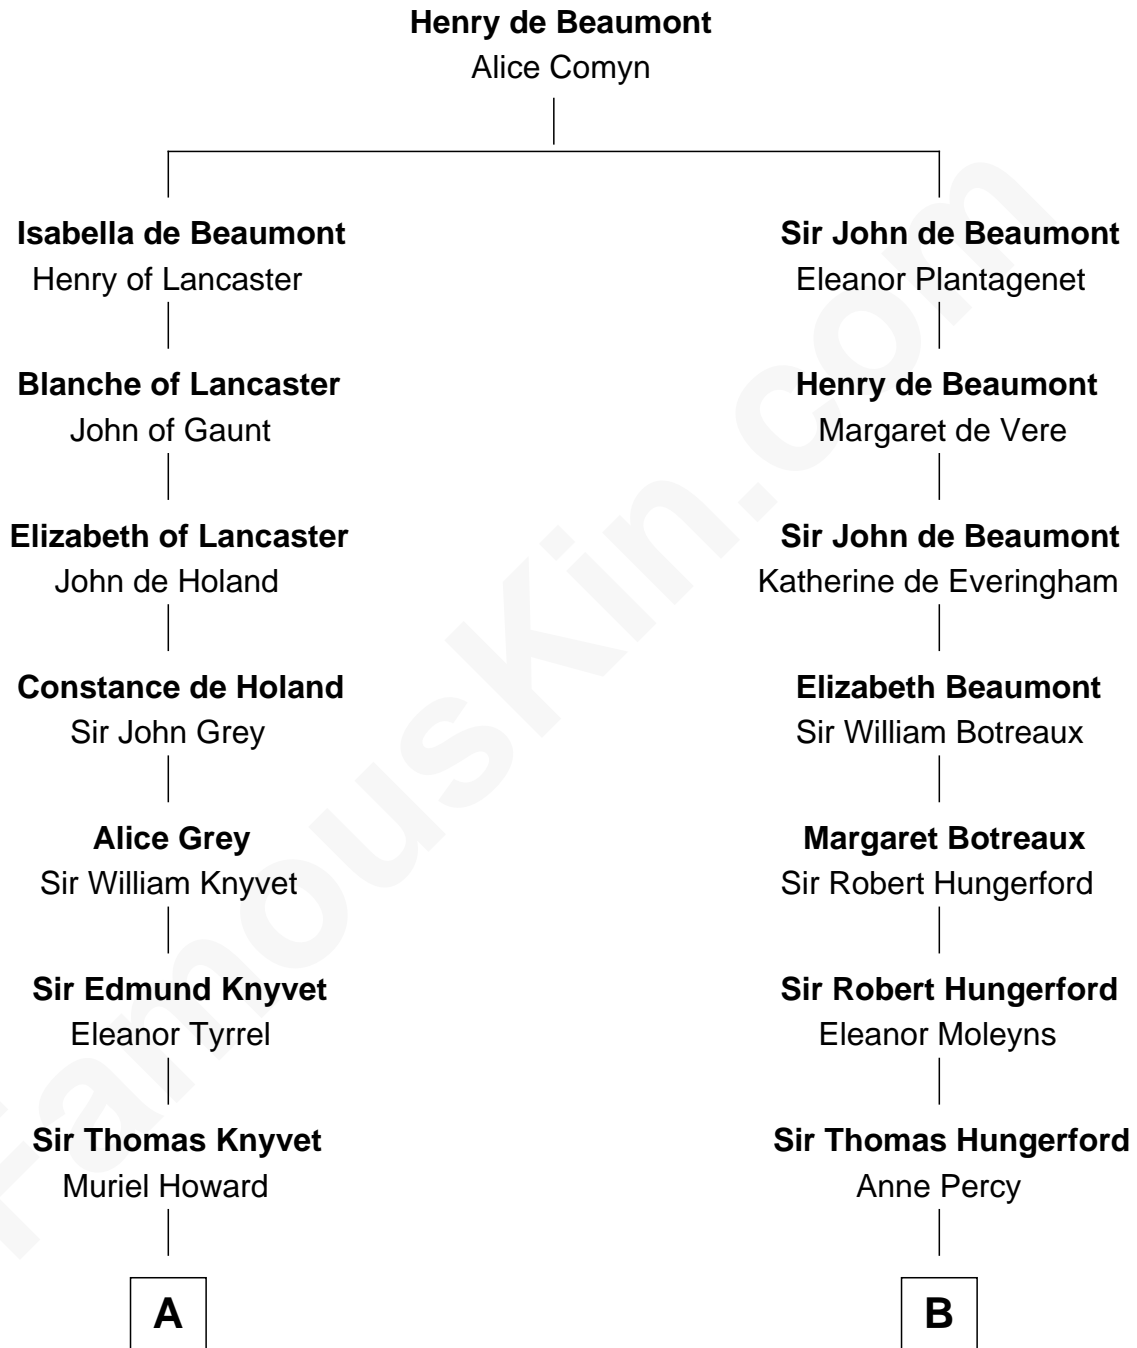

FamousKin.com Relationship Chart of

Tilda Swinton

Movie Actress

19th cousin 1 time removed of

Lewis Carroll

Author of Alice in Wonderland

A

Sir Henry Knyvet
Anne Pickering

Charles Smallwood Fetherstonhaugh
Elizabeth Hartley

Timothy Fetherstonhaugh
Eliza Were Clarke

Albany Fetherstonhaugh
Evelyn Gertrude Astell

C

B

Mary Hungerford
Sir Edward Hastings

Sir George Hastings
Anne Stafford