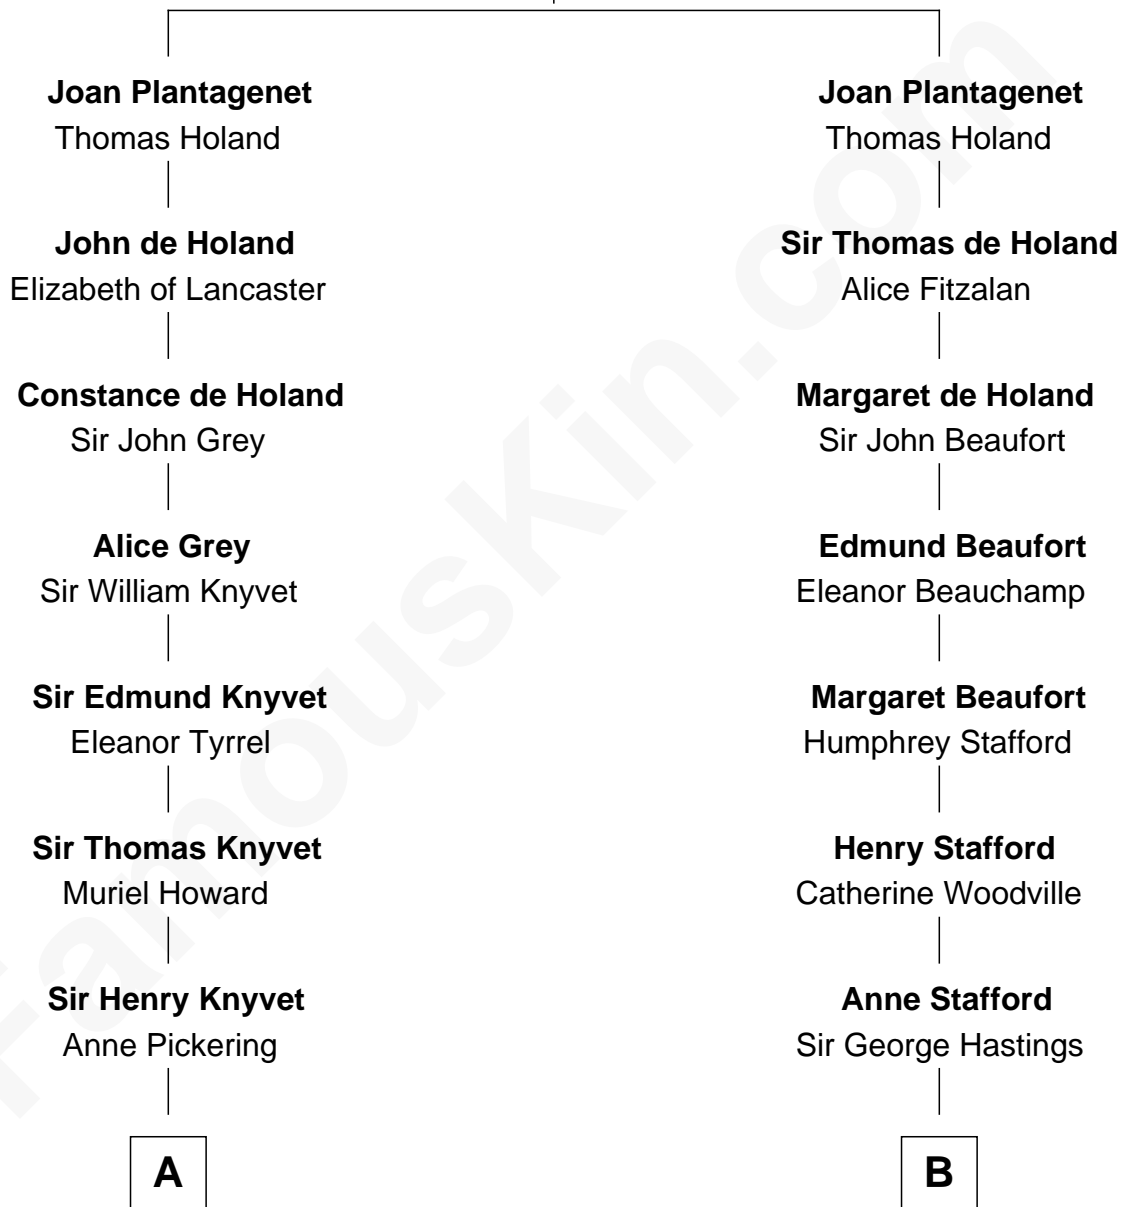

FamousKin.com Relationship Chart of

Tilda Swinton

Movie Actress

17th cousin 2 times removed of

Lewis Carroll

Author of Alice in Wonderland

Edmund of Woodstock

Margaret Wake

Charles Smallwood Fetherstonhaugh
Elizabeth Hartley

Timothy Fetherstonhaugh
Eliza Were Clarke

Albany Fetherstonhaugh
Evelyn Gertrude Astell

Gertrude Clare Fetherstonhaugh
Cecil George Herbert Alers-Hankey