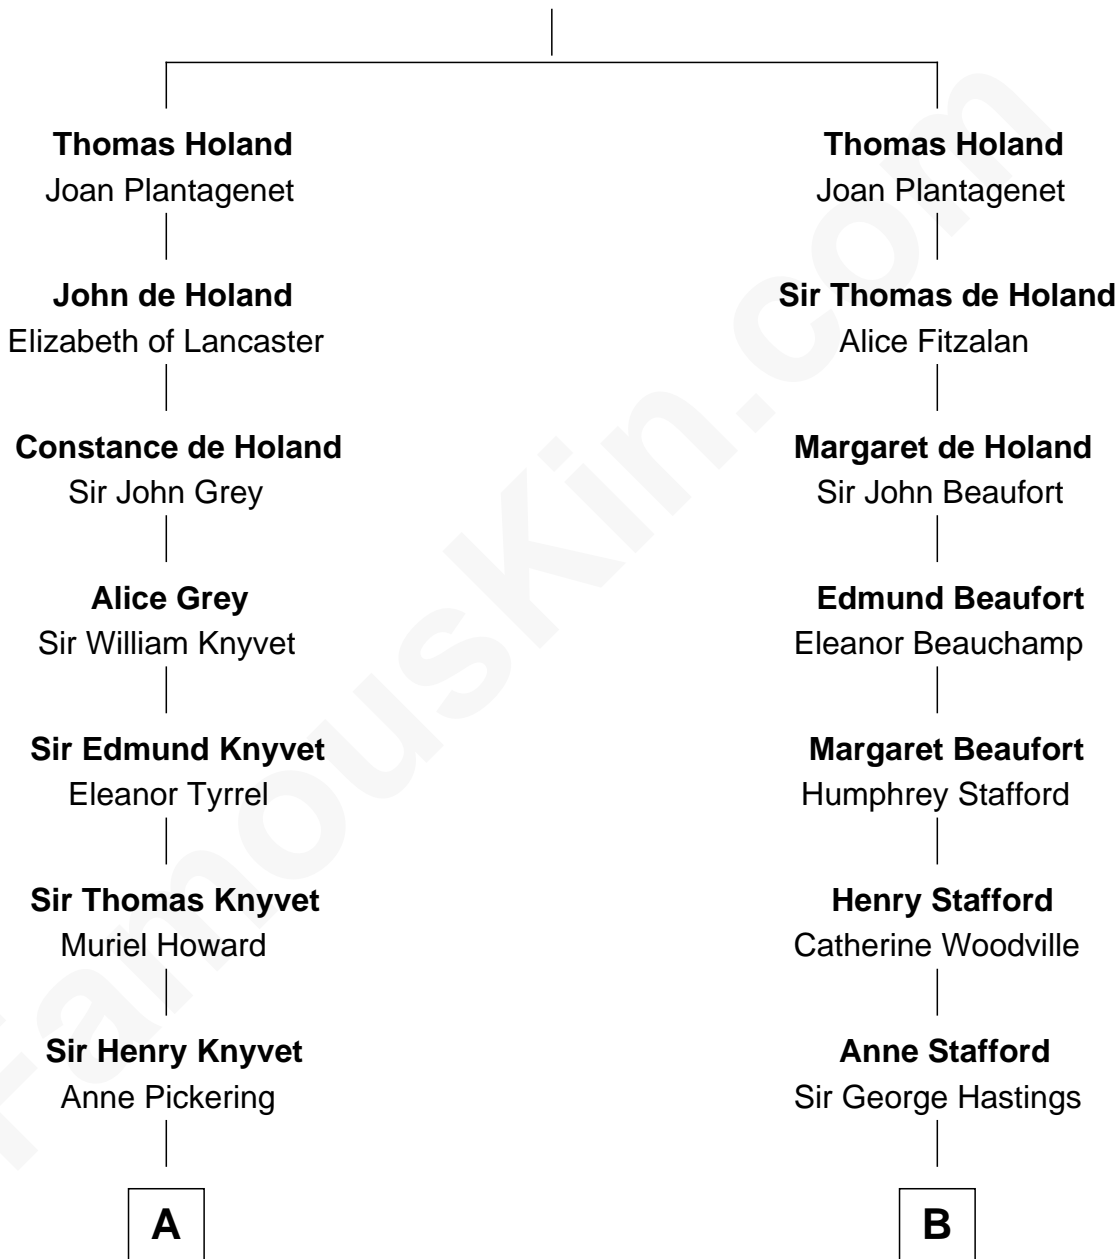

FamousKin.com Relationship Chart of

Tilda Swinton

Movie Actress

17th cousin 2 times removed of

Lewis Carroll

Author of Alice in Wonderland

Sir Robert de Holland

Maude la Zouche

C

Mariora Beatrice Evelyn Rochfort Alers-Hankey

Alan Henry Campbell Swinton

Sir John Swinton

Judith Balfour Killen

Tilda Swinton

Movie Actress

FamousKin.com

Tilda Swinton photo by [Nicolas Genin](#) (CC BY-SA 2.0)