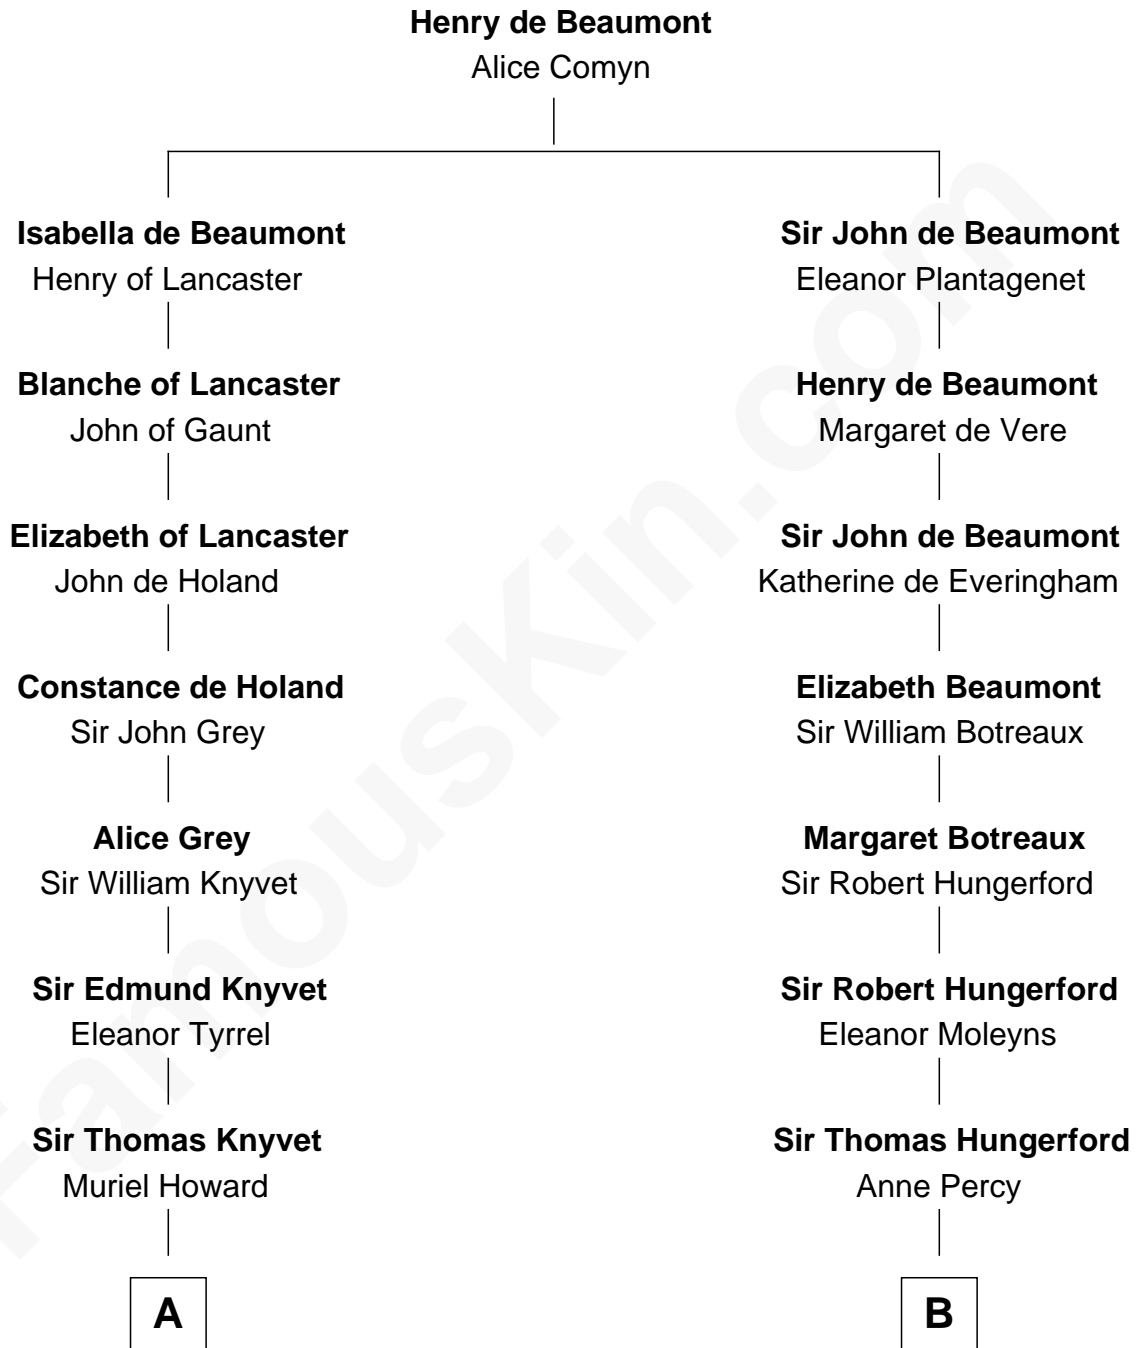

FamousKin.com Relationship Chart of

Tilda Swinton

Movie Actress

20th cousin of

E. M. Forster

English Novelist

C

Gertrude Clare Fetherstonhaugh
Cecil George Herbert Alers-Hankey

Mariora Beatrice Evelyn Rochfort Alers-Hankey
Alan Henry Campbell Swinton

Sir John Swinton
Judith Balfour Killen

Tilda Swinton
Movie Actress

D

Henry Thornton
Marianne Sykes

Laura Thornton
Charles Forster

Edward Morgan Llewellyn Forster
Alice Clara Whichelo