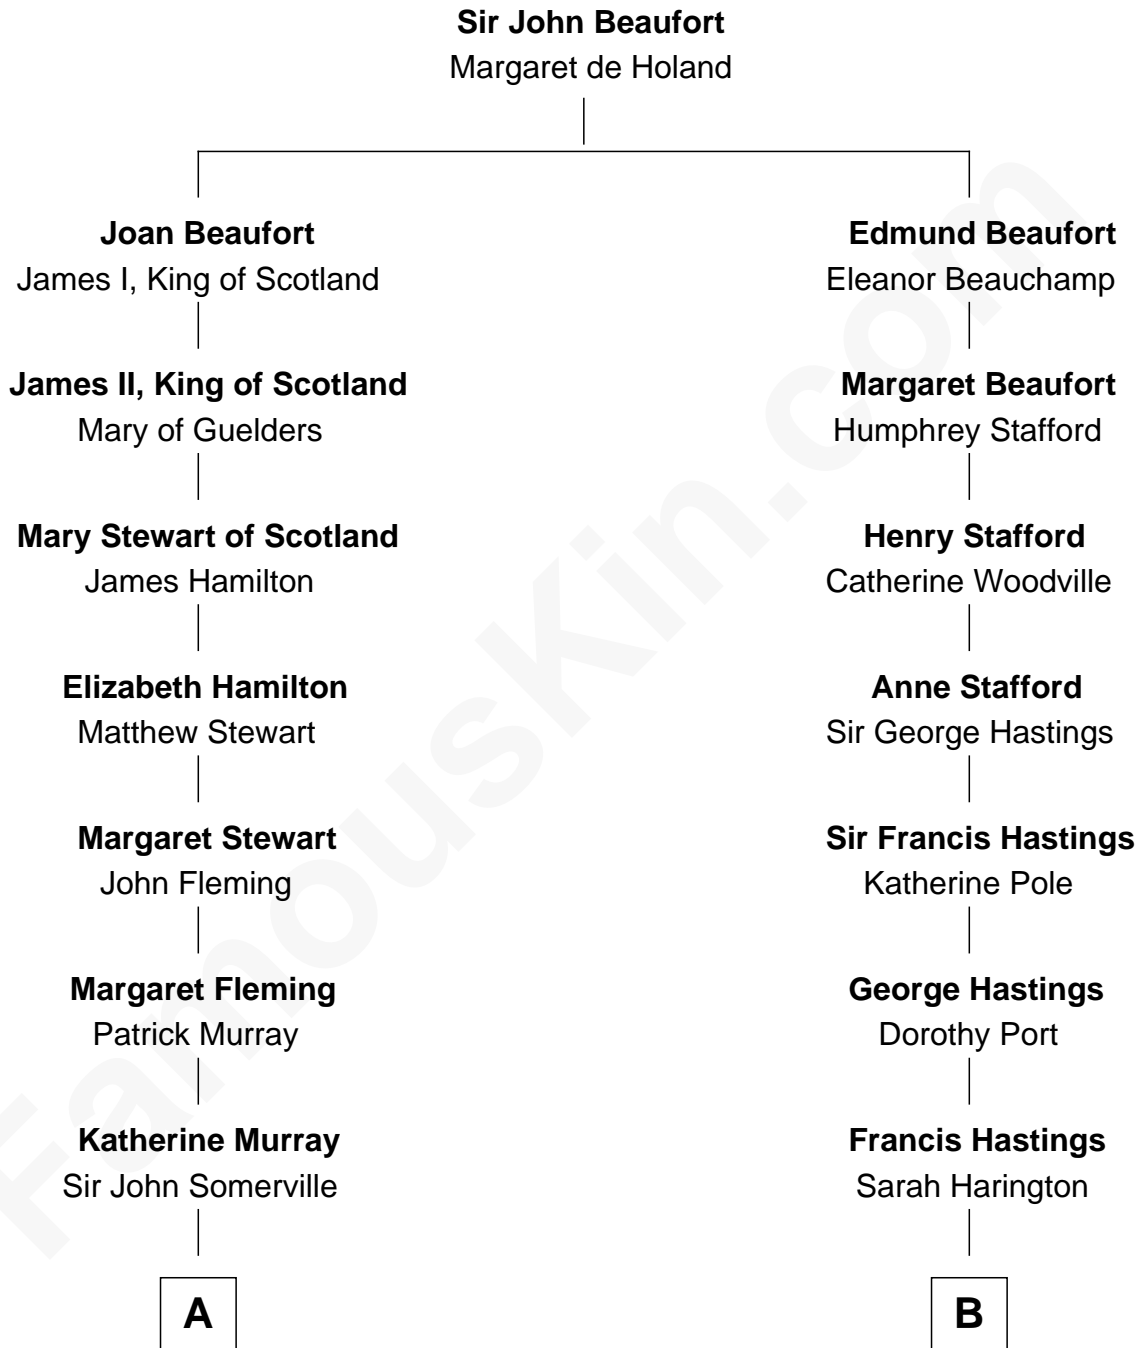

FamousKin.com Relationship Chart of

Tilda Swinton

Movie Actress

15th cousin 4 times removed of

E. M. Forster

English Novelist

C

—
Alan Henry Campbell Swinton

Mariora Beatrice Evelyn Rochfort Alers-Hankey

—
Sir John Swinton

Judith Balfour Killen

—
Tilda Swinton

Movie Actress

FamousKin.com