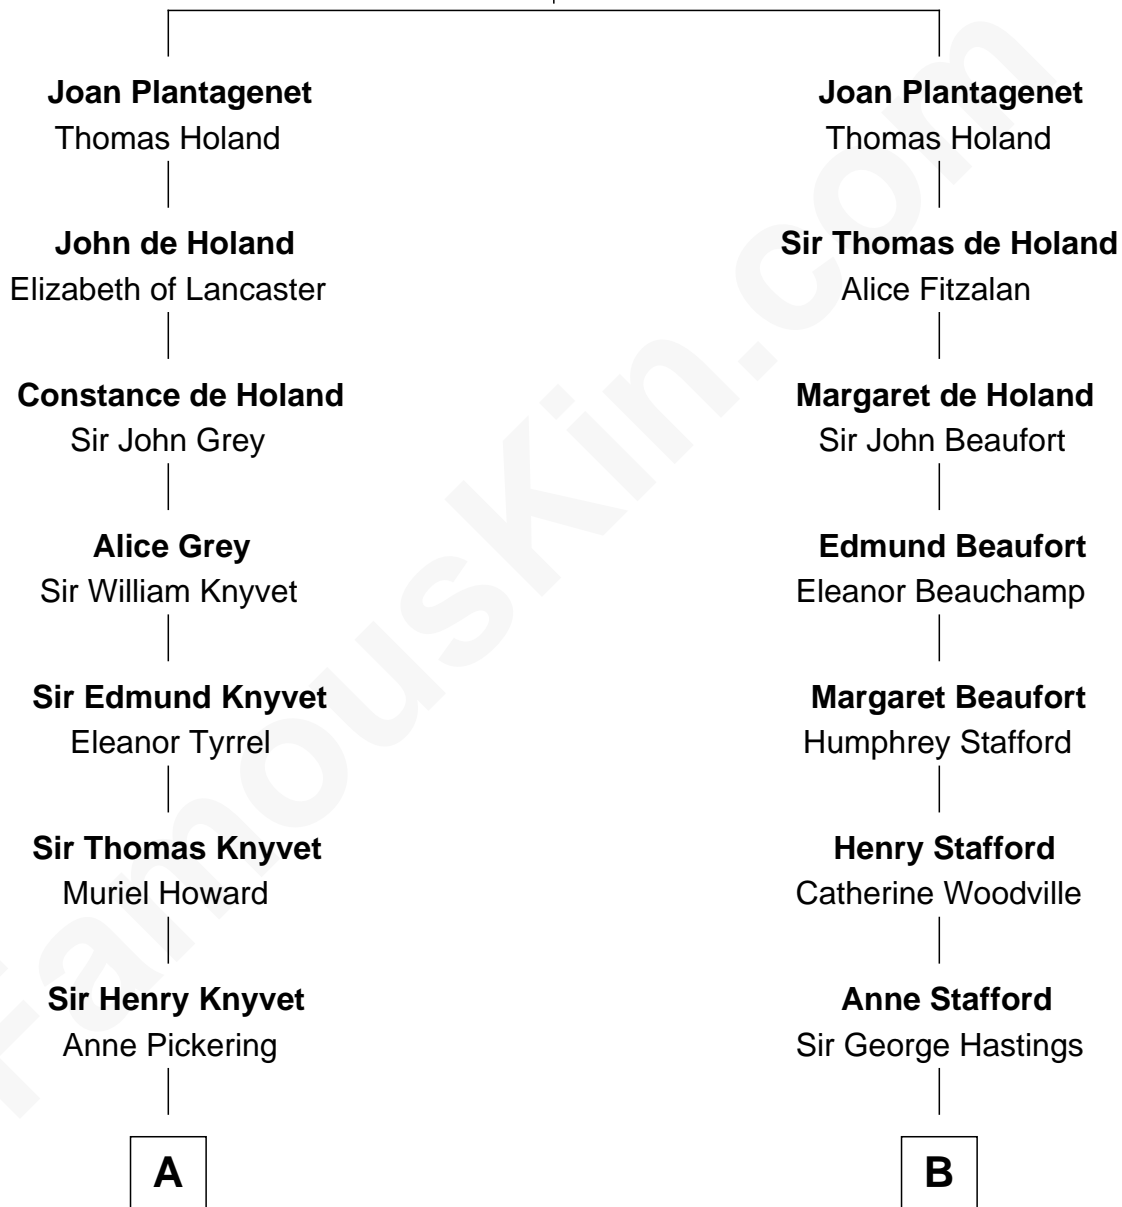

# FamousKin.com Relationship Chart of

**Tilda Swinton**

*Movie Actress*

18th cousin 1 time removed of

**E. M. Forster**

*English Novelist*

**Edmund of Woodstock**

Margaret Wake

**C**

**Mariora Beatrice Evelyn Rochfort Alers-Hankey**

Alan Henry Campbell Swinton

**Sir John Swinton**

Judith Balfour Killen

**Tilda Swinton**

*Movie Actress*

**D**

**Edward Morgan Llewellyn Forster**

Alice Clara Whichelo

**E. M. Forster**

*English Novelist*

FamousKin.com