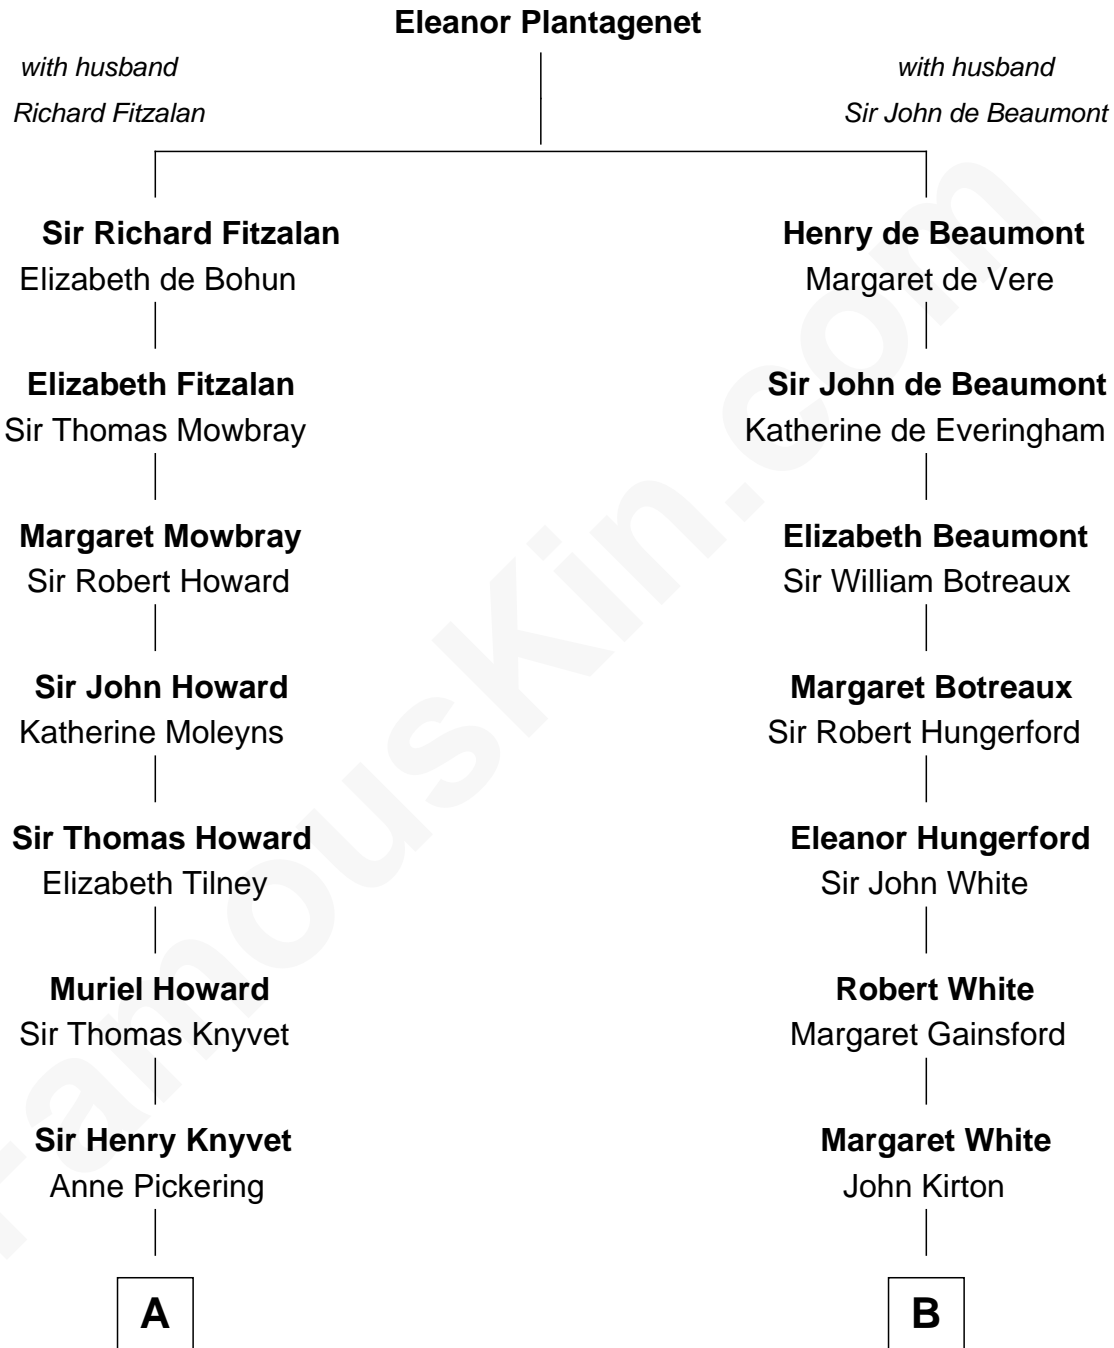

FamousKin.com
Relationship Chart of
Tilda Swinton
Movie Actress

17th cousin 2 times removed of
Guillermo Billinghurst
31st President of Peru

C

Mariora Beatrice Evelyn Rochfort Alers-Hankey

Alan Henry Campbell Swinton

Sir John Swinton

Judith Balfour Killen

Tilda Swinton

Movie Actress

FamousKin.com

Tilda Swinton photo by [Nicolas Genin](#) (CC BY-SA 2.0)