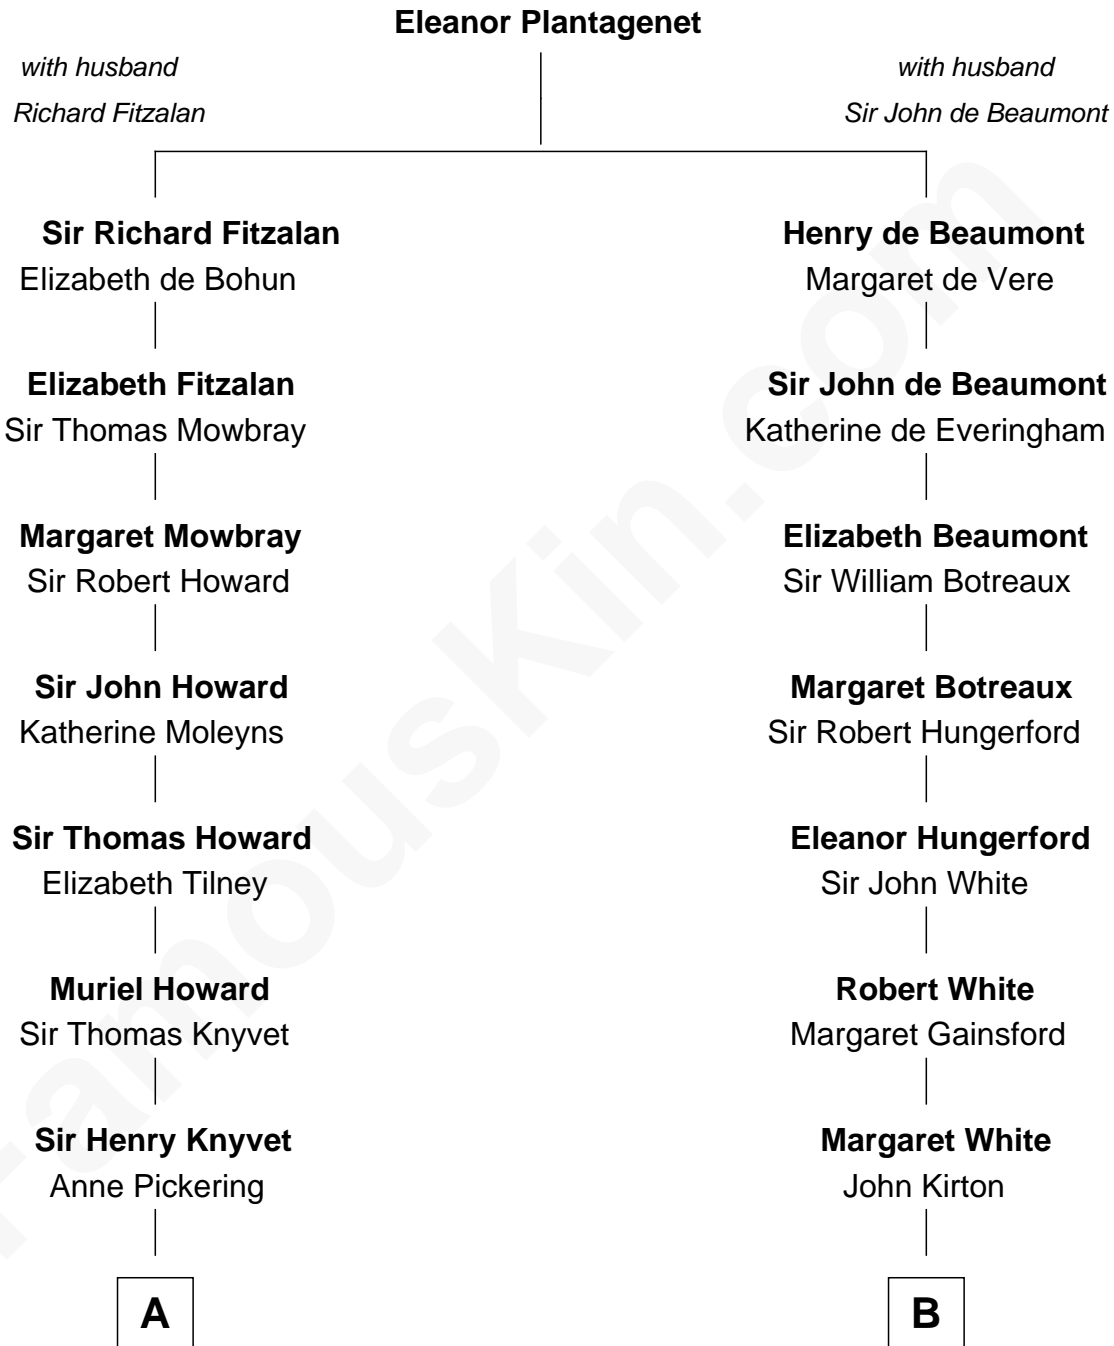

FamousKin.com Relationship Chart of

Tilda Swinton

Movie Actress

19th cousin of

Susana Ferrari Billinghurst

Argentine Aviation Pioneer

C

Mariora Beatrice Evelyn Rochfort Alers-Hankey

Alan Henry Campbell Swinton

Sir John Swinton

Judith Balfour Killen

Tilda Swinton

Movie Actress

D

Lisandro Billinghurst

Ana Kidd

Rosa Laureana Billinghurst

Alfredo Ferrari

Susana Ferrari Billinghurst

Argentine Aviation Pioneer

FamousKin.com