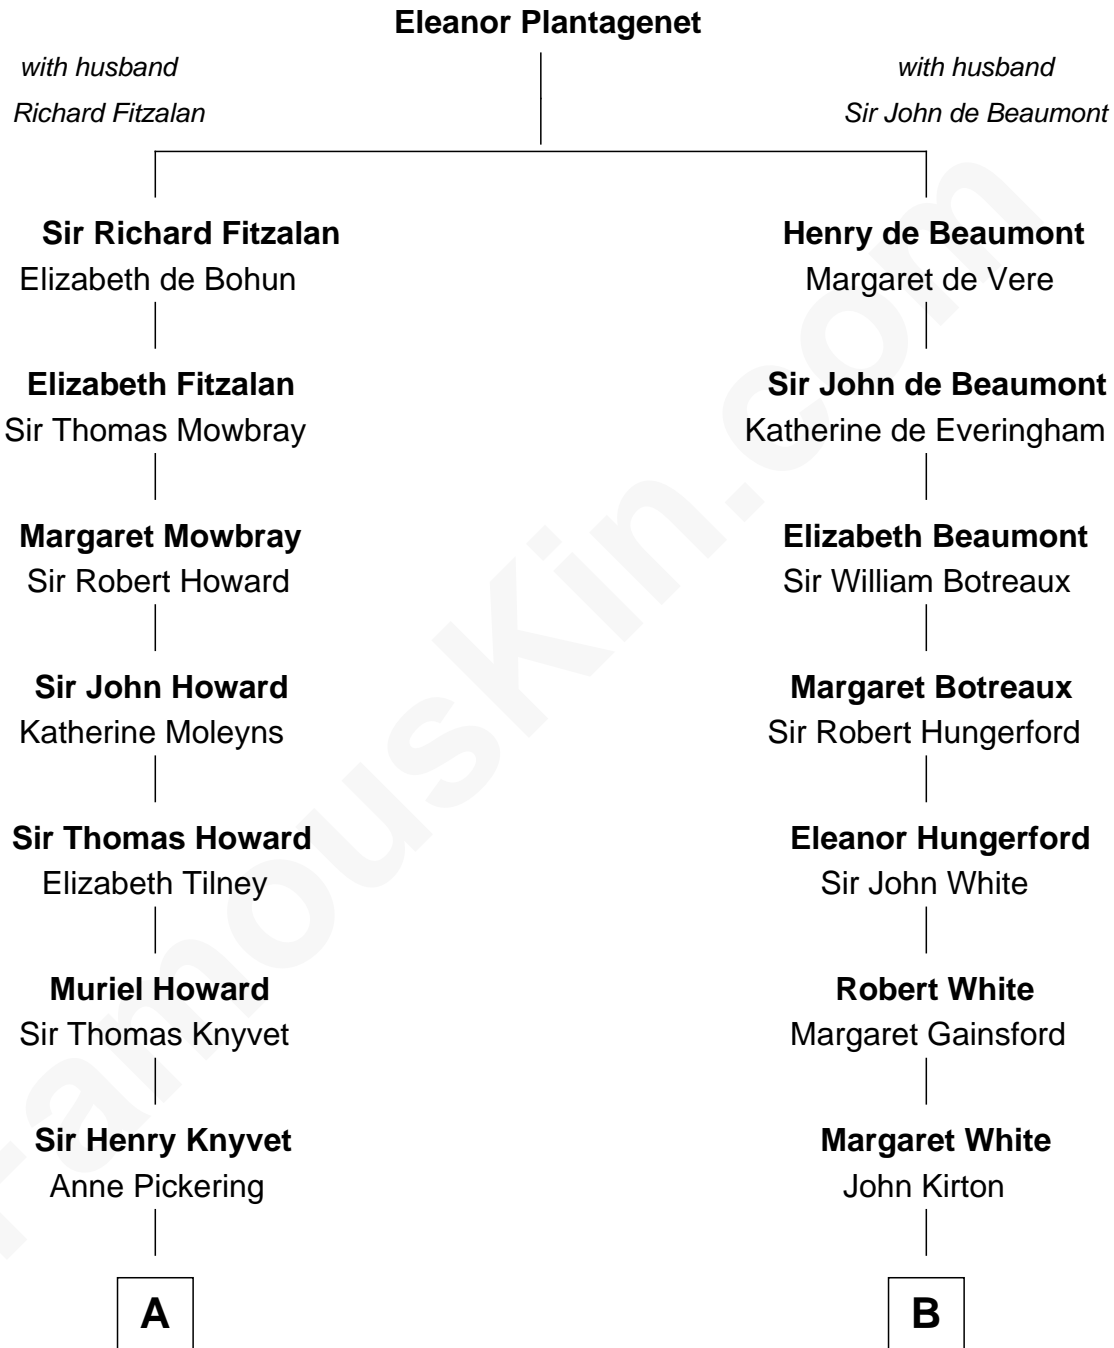

FamousKin.com
Relationship Chart of
Tilda Swinton
Movie Actress

19th cousin 2 times removed of
Luciana Pedraza
Argentine Movie Actress

A

Alice Knyvet
Christopher Dacre

Henry Dacre
of Corby Salkeld

Mary Dacre
Thomas Fetherstonhaugh