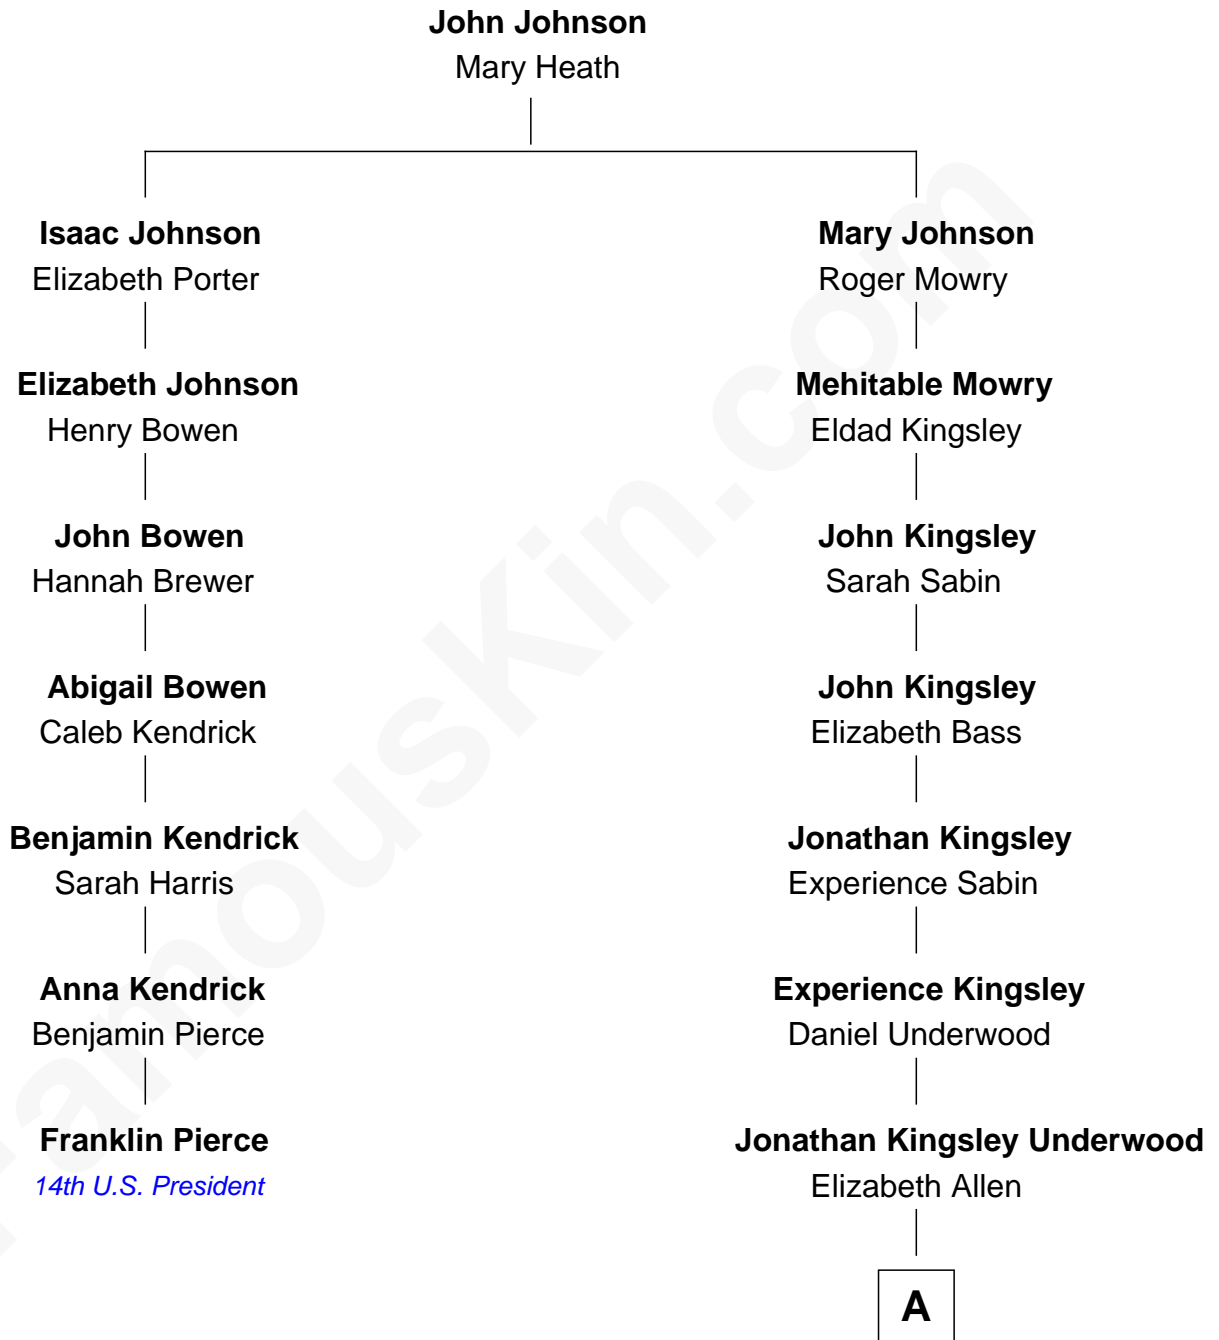

FamousKin.com Relationship Chart of

Franklin Pierce

14th U.S. President

6th cousin 2 times removed of

Francis H. Underwood

Founder of the Atlantic Monthly

A

—
Roswell Underwood

Phebe Hall
—

Francis H. Underwood

Founder of the Atlantic Monthly

FamousKin.com