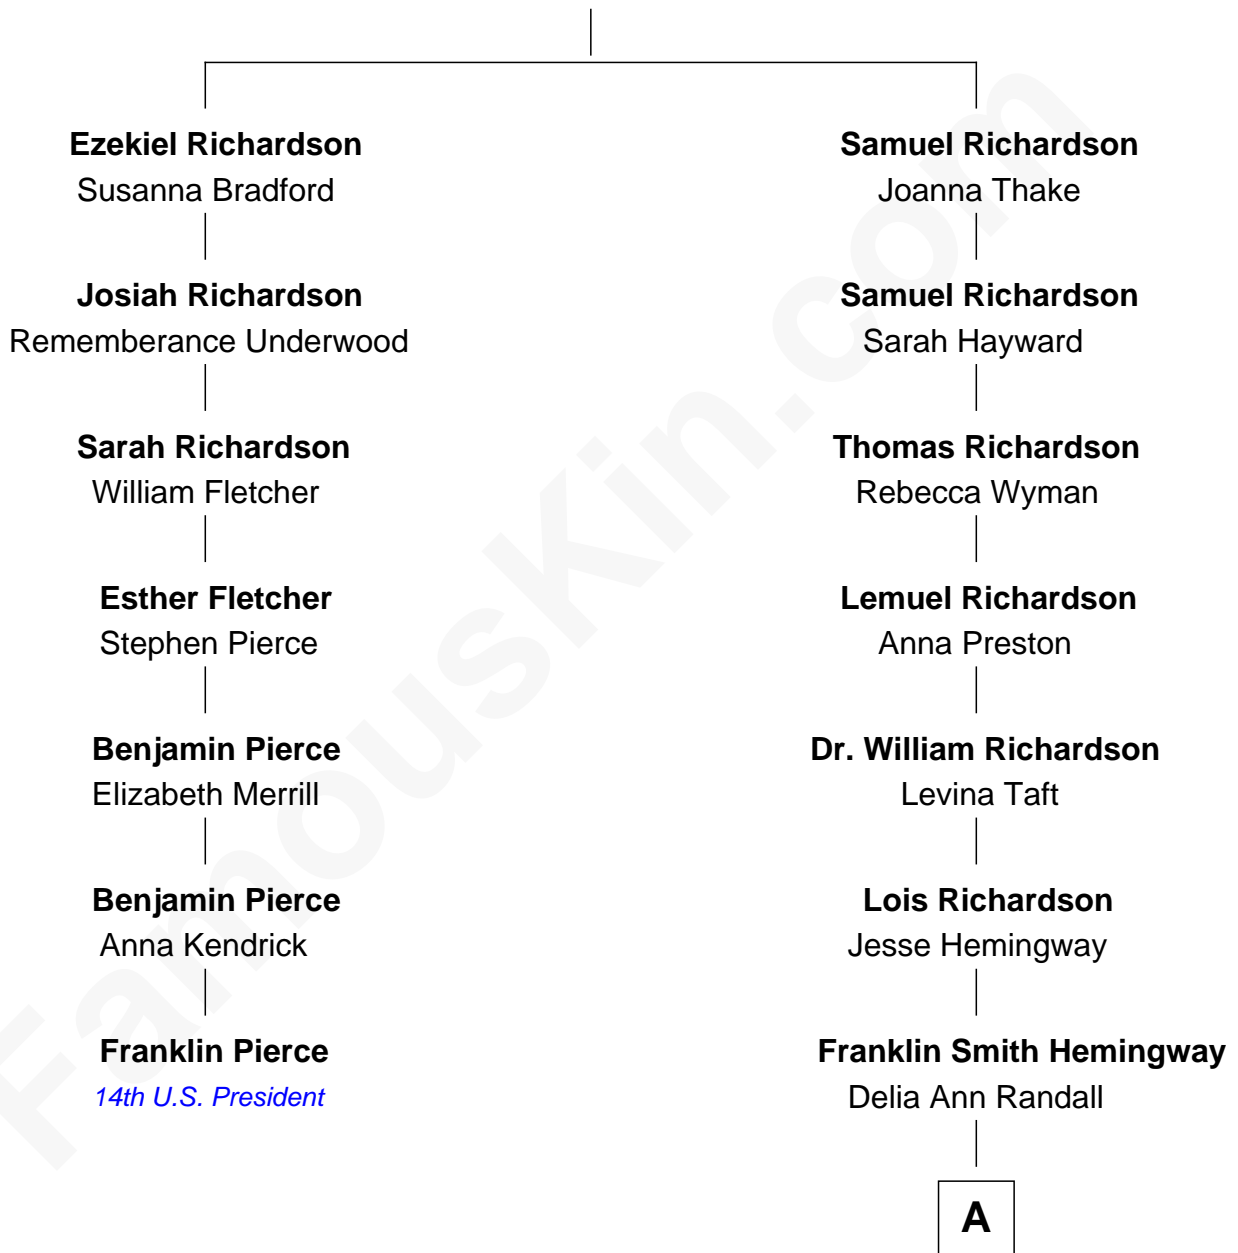

FamousKin.com Relationship Chart of

Franklin Pierce

14th U.S. President

6th cousin 5 times removed of

Cindy Crawford

Actress and Model

Thomas Richardson

Catherine Duxford

A

—
Louis Randall Hemingway

Carrie May Salisbury

—
Frank Randall Hemingway

Hazel Mae Brown

—
Ramona Eileen Hemingway

Kenneth Leroy Crawford

—
Daniel Kenneth Crawford

Jennifer Sue Walker

—
Cindy Crawford

Actress and Model