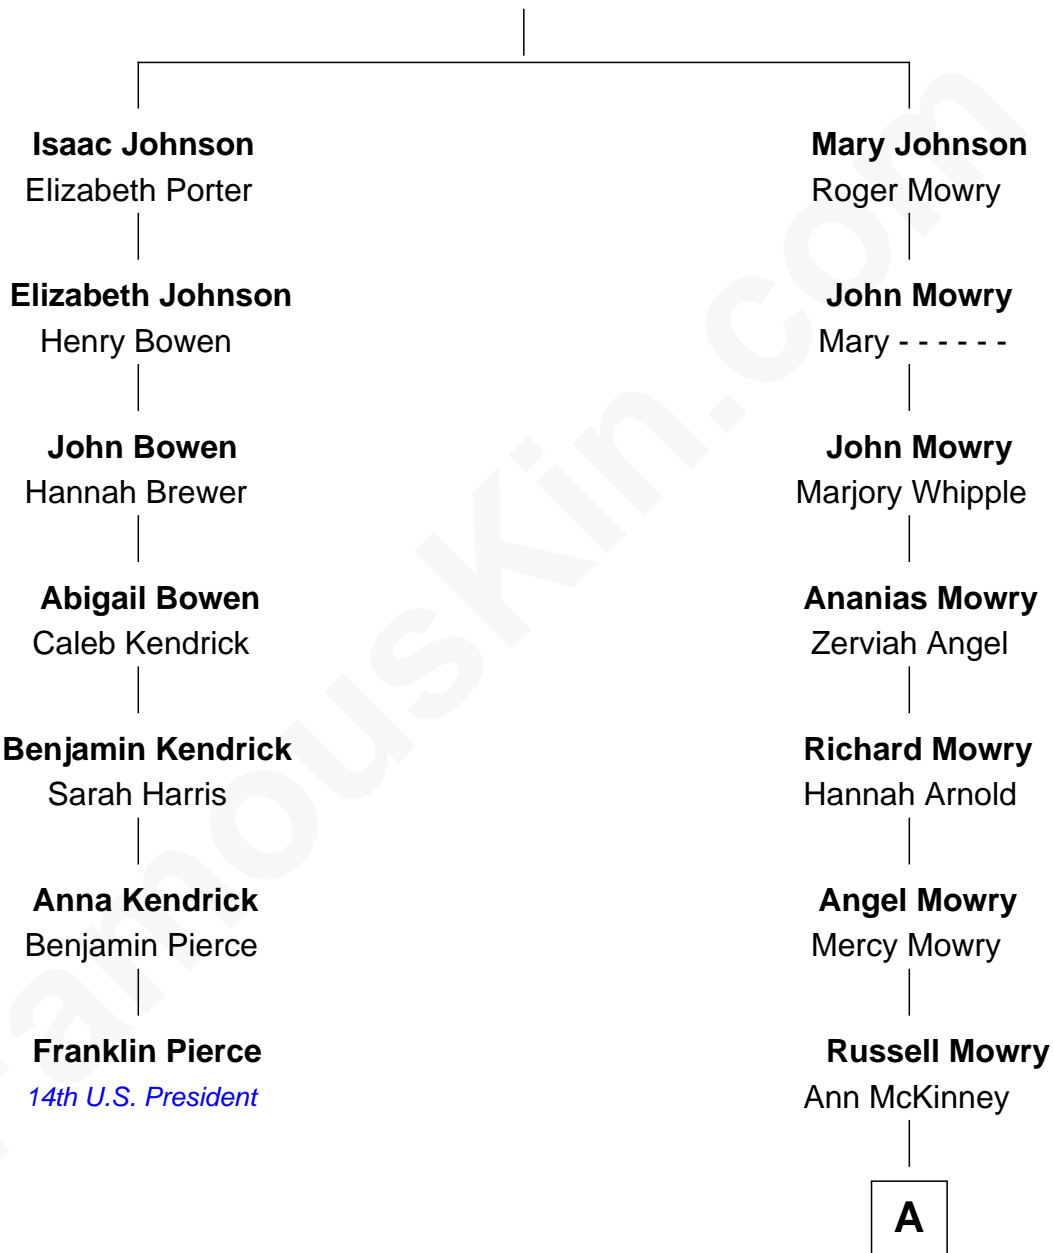

FamousKin.com Relationship Chart of

Franklin Pierce

14th U.S. President

6th cousin 5 times removed of

Tamera Mowry

TV Actress

John Johnson

Mary Heath

A

George McKay Mowry
Sarah Jane Crocker

George Rodney Mowry
Isabella May Ferguson

Mahlon Henry Mowry
Bernice I. O'Halloran

Timothy John Mowry
Darlene Renee Flowers

Tamera Mowry
TV Actress