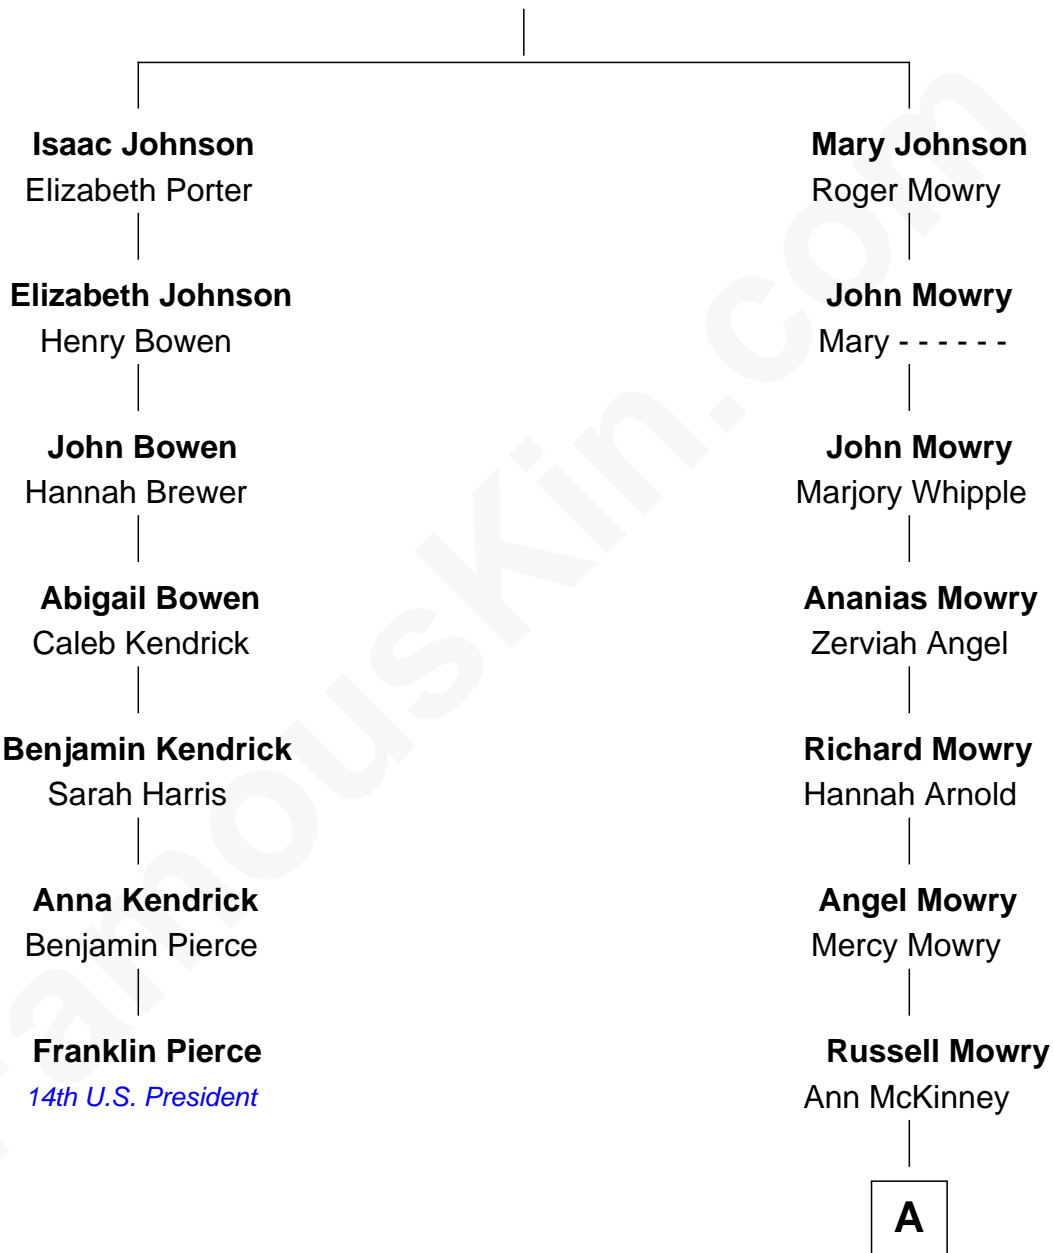

FamousKin.com Relationship Chart of

Franklin Pierce

14th U.S. President

6th cousin 5 times removed of

Tia Mowry

TV Actress

John Johnson

Mary Heath

A

George McKay Mowry

Sarah Jane Crocker

George Rodney Mowry

Isabella May Ferguson

Mahlon Henry Mowry

Bernice I. O'Halloran

Timothy John Mowry

Darlene Renee Flowers

Tia Mowry

TV Actress