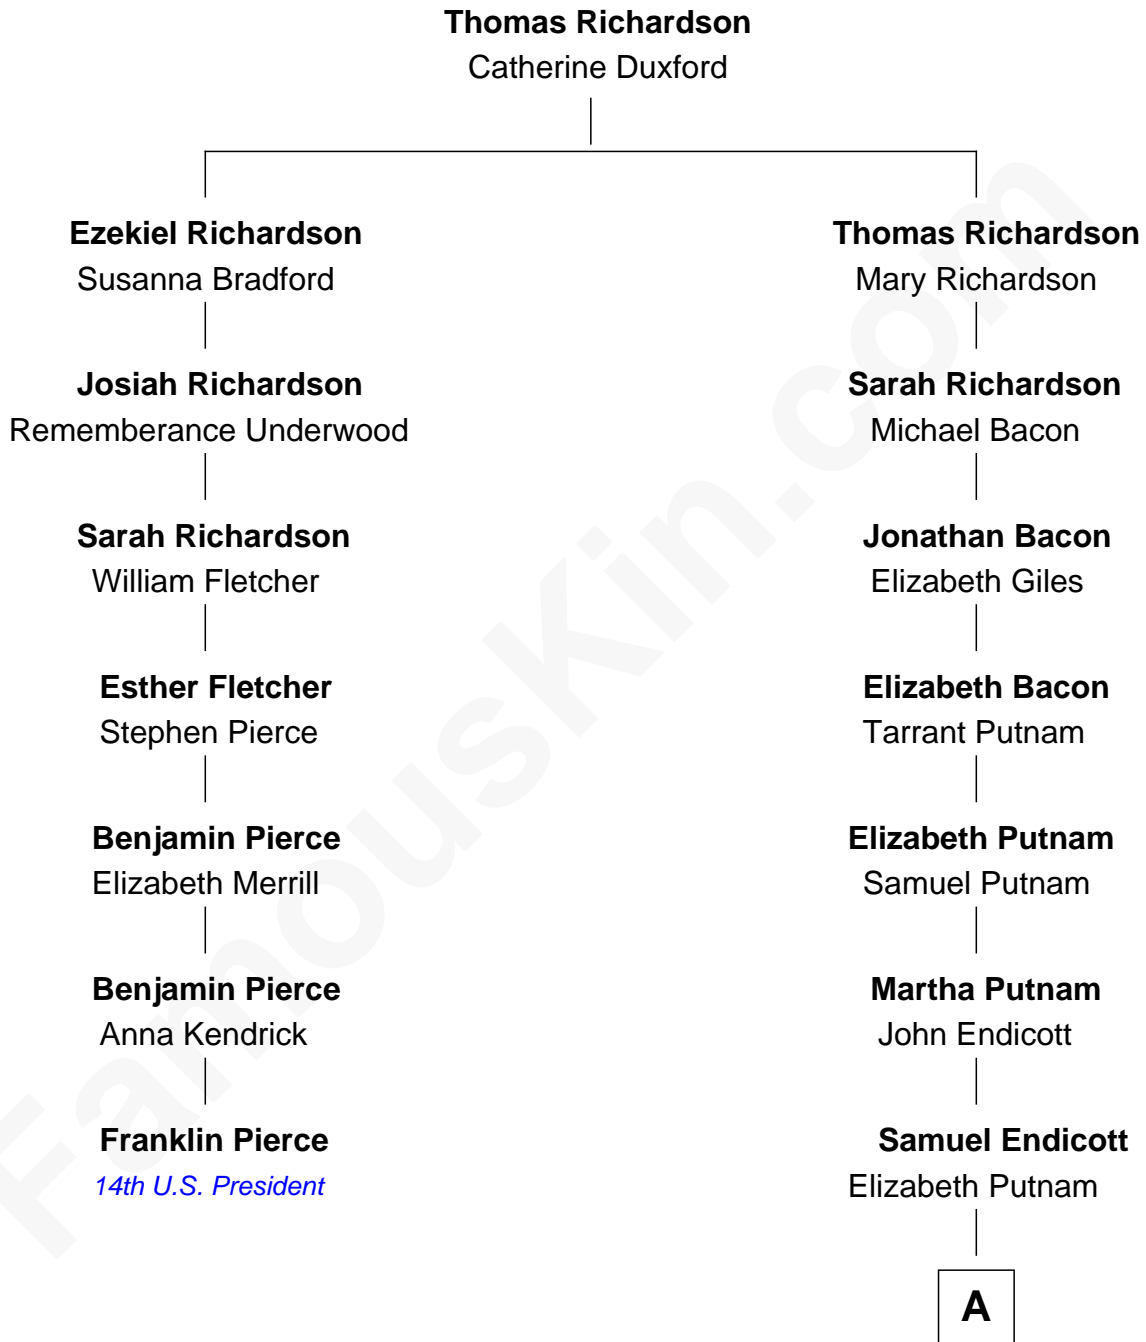

FamousKin.com Relationship Chart of

Franklin Pierce
14th U.S. President

6th cousin 2 times removed of

William Crowninshield Endicott
United States Secretary of War

A

William Putnam Endicott

Mary Crowninshield

William Crowninshield Endicott

U.S. Secretary of War

FamousKin.com