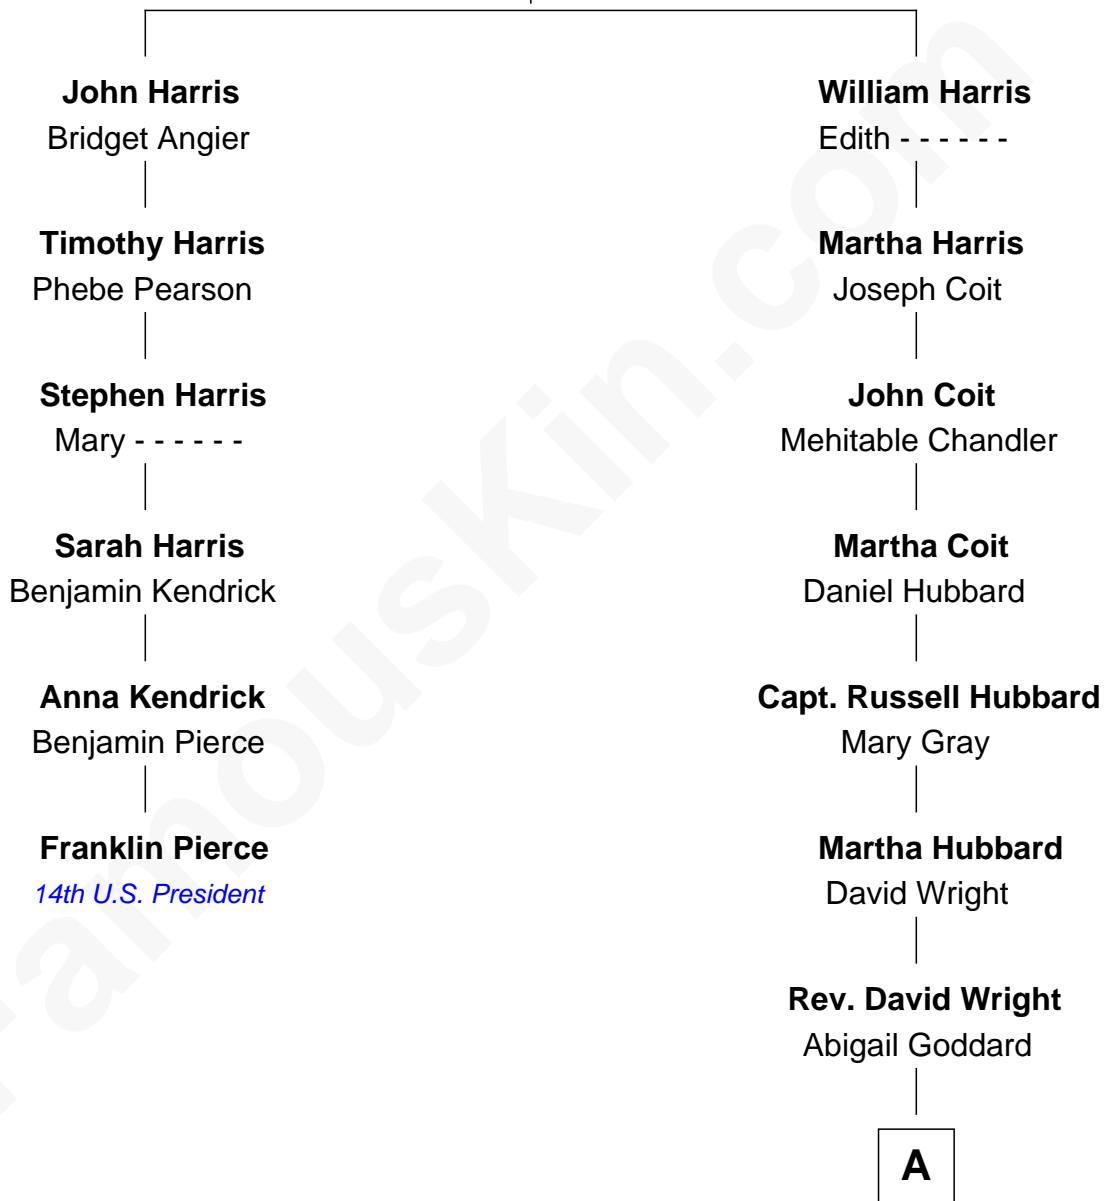

# FamousKin.com Relationship Chart of

**Franklin Pierce**  
14th U.S. President

5th cousin 5 times removed of

**Anne Baxter**  
Movie Actress

**Thomas Harris**  
Elizabeth - - - - -

**A**

|  
**William Carey Wright**

Anna Lloyd Jones

|  
**Frank Lloyd Wright**

Catherine L. Tobin

|  
**Catherine Dorothy Wright**

Kenneth Stuart Baxter

|  
**Anne Baxter**

*Movie Actress*

FamousKin.com