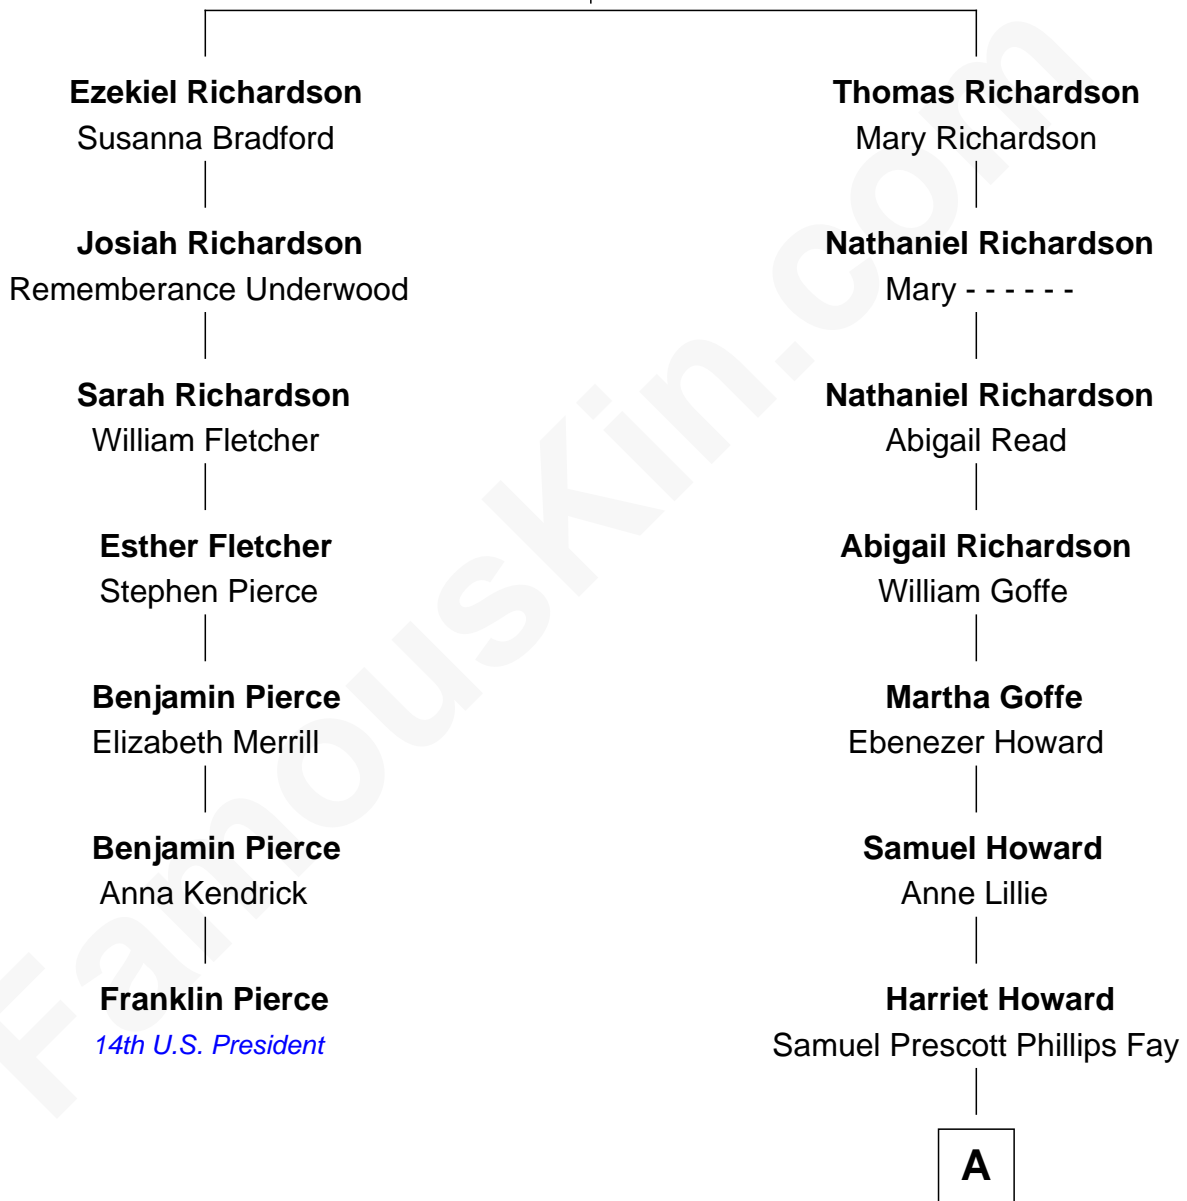

FamousKin.com Relationship Chart of

Franklin Pierce
14th U.S. President

6th cousin 5 times removed of

George H. W. Bush
41st U.S. President

Thomas Richardson
Catherine Duxford

A

|
Samuel Howard Fay
Susan Montfort Shellman

|
Harriet Eleanor Fay
Rev. James Smith Bush

|
Samuel Prescott Bush
Flora Sheldon

|
Prescott Sheldon Bush
Dorothy Wear Walker

|
George H. W. Bush
41st U.S. President

FamousKin.com