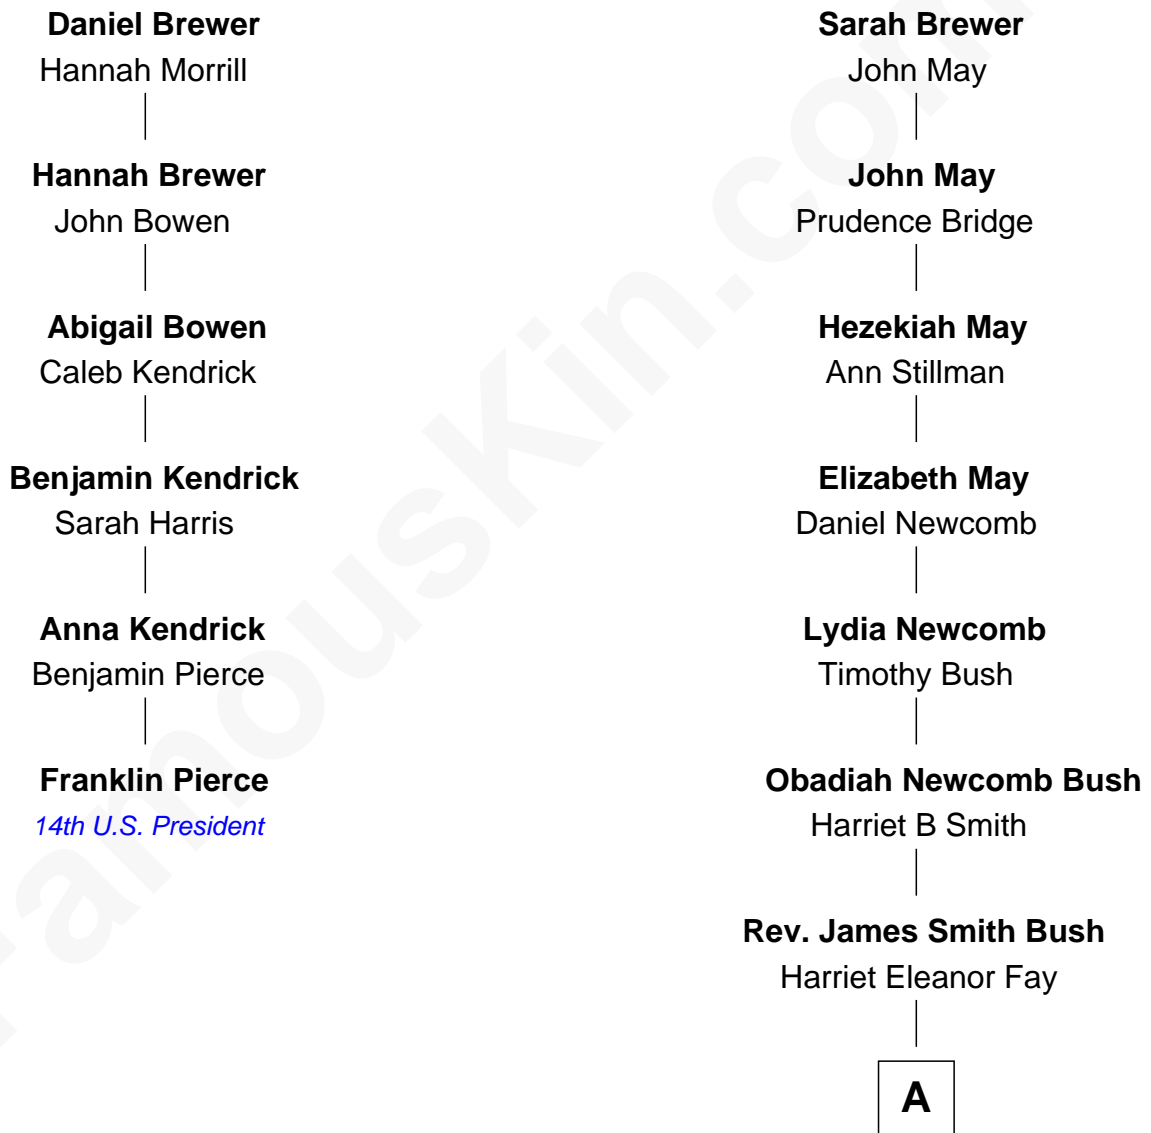

FamousKin.com Relationship Chart of

Franklin Pierce

14th U.S. President

5th cousin 4 times removed of

George H. W. Bush

41st U.S. President

Daniel Brewer

Joanna - - - - -

A

Samuel Prescott Bush

Flora Sheldon

Prescott Sheldon Bush

Dorothy Wear Walker

George H. W. Bush

41st U.S. President

FamousKin.com