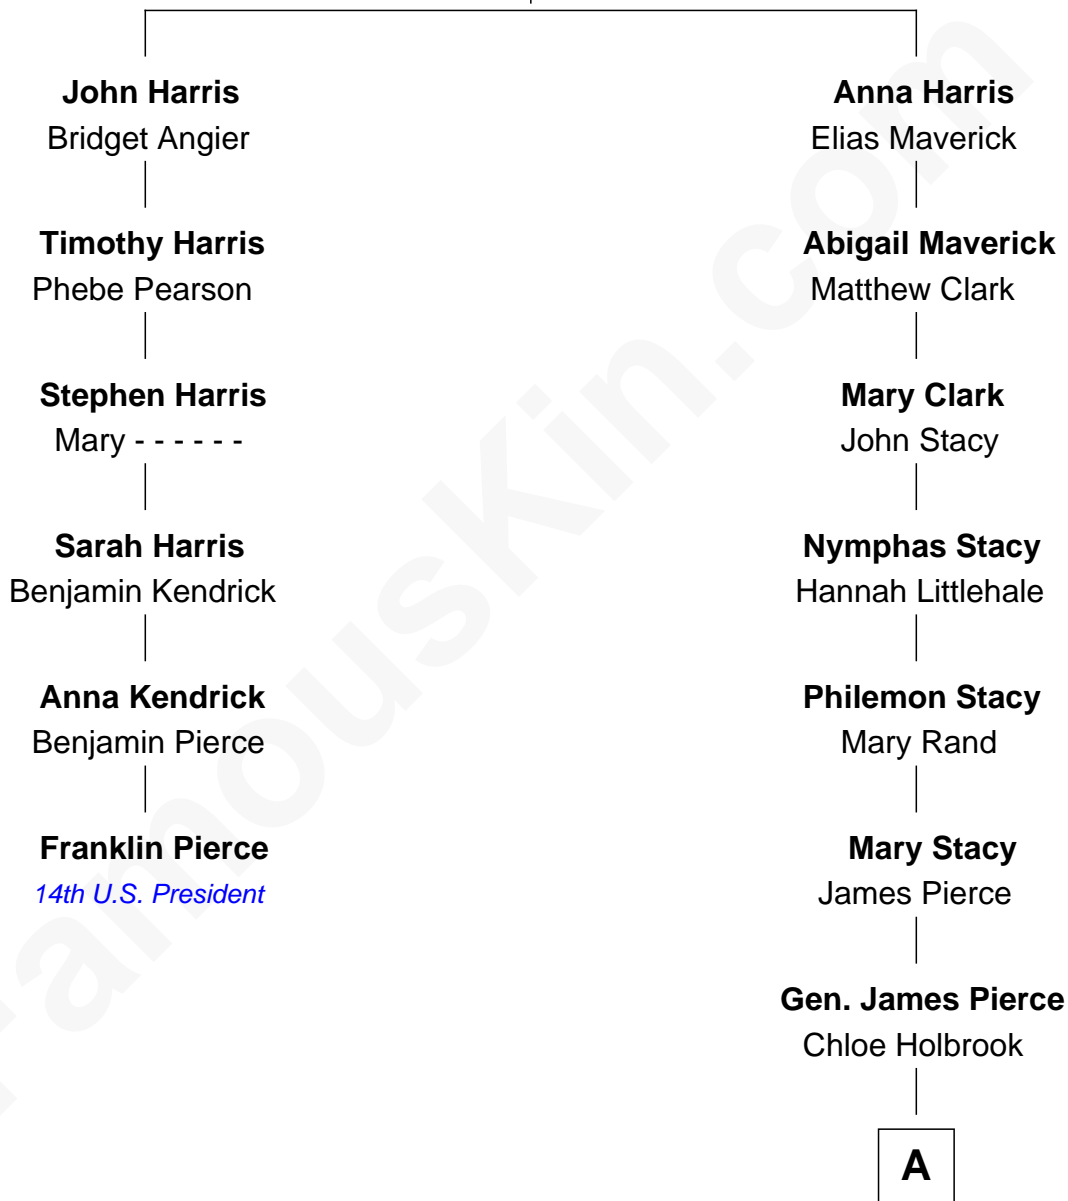

FamousKin.com Relationship Chart of

Franklin Pierce

14th U.S. President

5th cousin 5 times removed of

Barbara (Pierce) Bush

First Lady of President George H.W. Bush

Thomas Harris

Elizabeth - - - - -

A

Jonas James Pierce

Kate Pritzel

Scott Pierce

Mabel Marvin

Marvin Pierce

Pauline Robinson

Barbara (Pierce) Bush

First Lady of George H.W. Bush

FamousKin.com