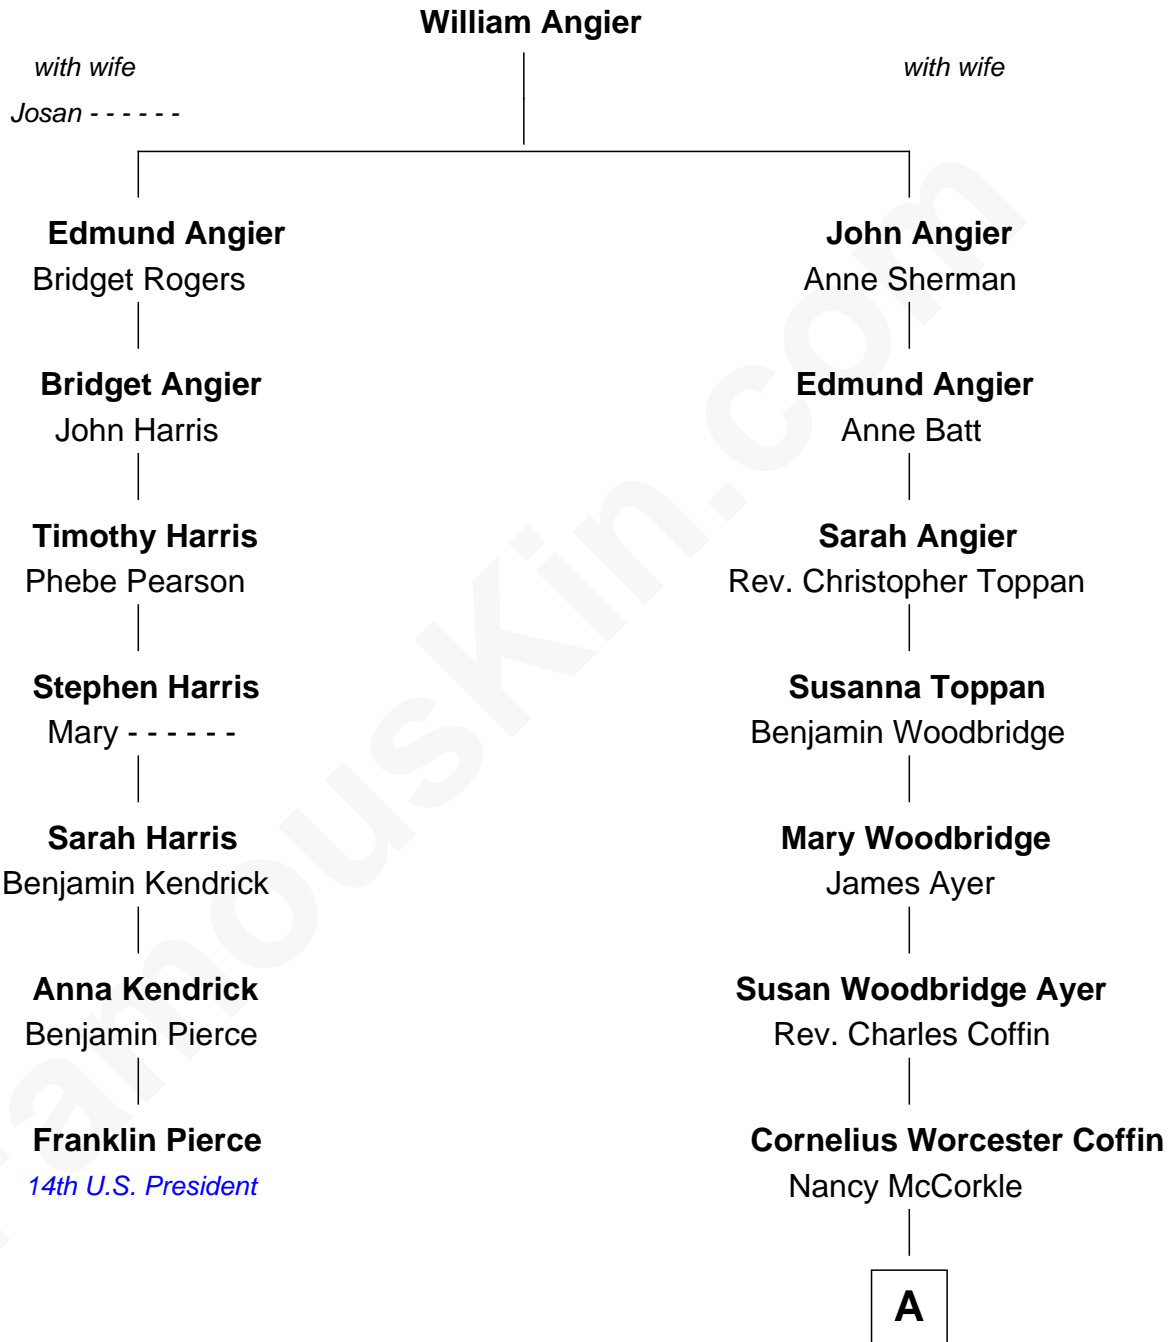

# FamousKin.com Relationship Chart of

**Franklin Pierce**

*14th U.S. President*

6th cousin 3 times removed of

**Tennessee Williams**

*Author of A Streetcar Named Desire*

**A**

Isabelle Coffin

Thomas Lanier Williams

Cornelius Coffin Williams

Edwina Dakin

Tennessee Williams

*Author of [A Streetcar Named Desire](#)*

FamousKin.com