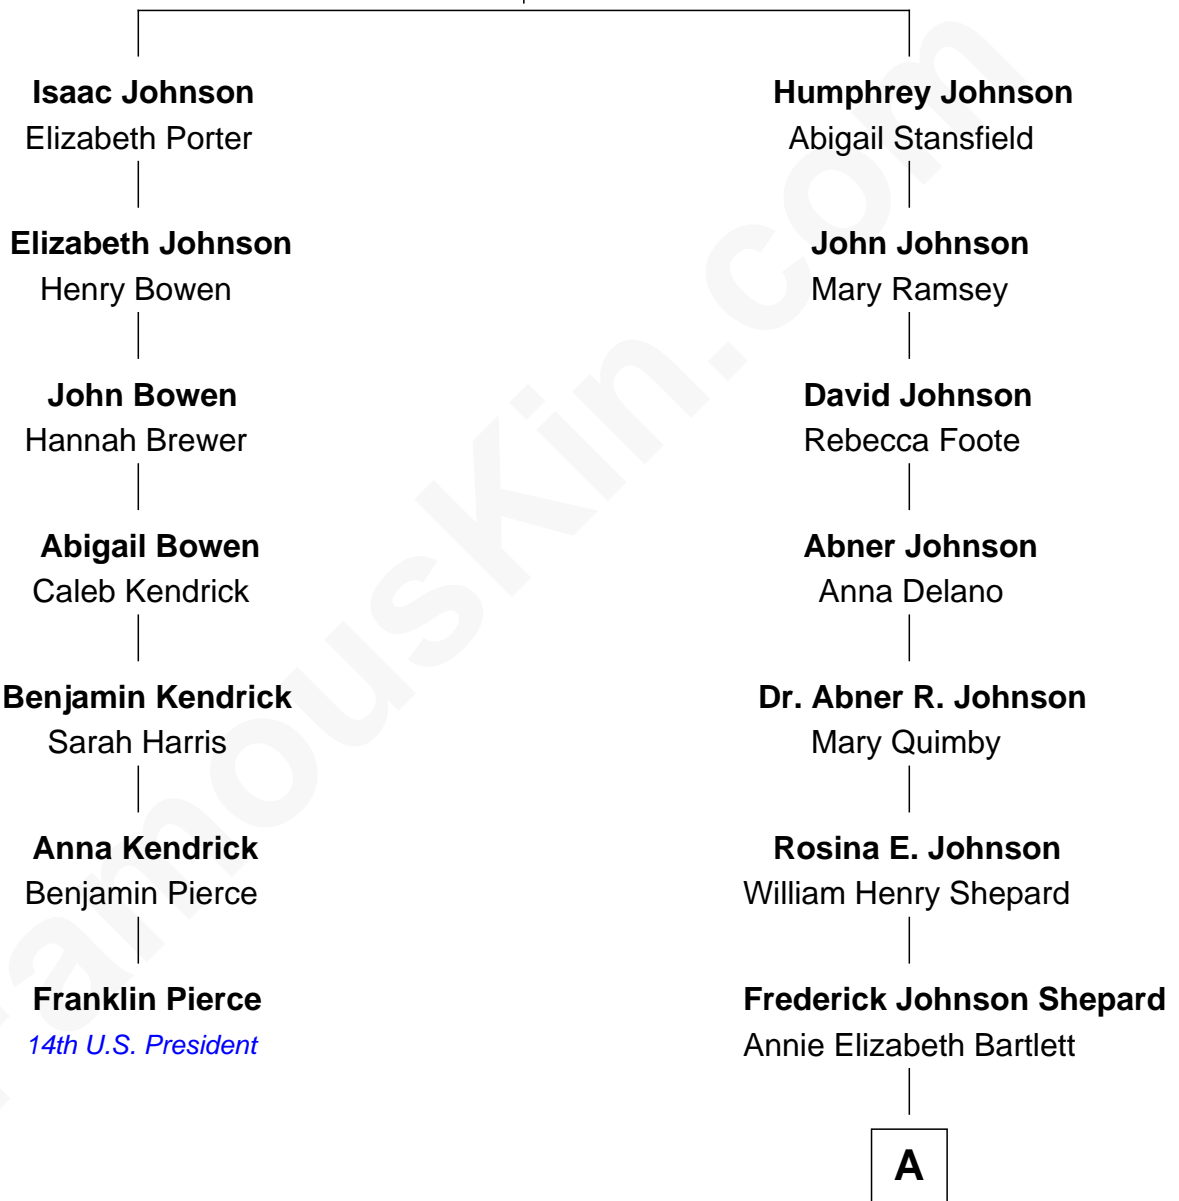

FamousKin.com Relationship Chart of

Franklin Pierce

14th U.S. President

6th cousin 2 times removed of

Alan Shepard

Mercury and Apollo Astronaut

John Johnson

Mary Heath

A

Alan Bartlett Shepard
Pauline Renza Emerson

Alan Shepard
Mercury and Apollo Astronaut

FamousKin.com